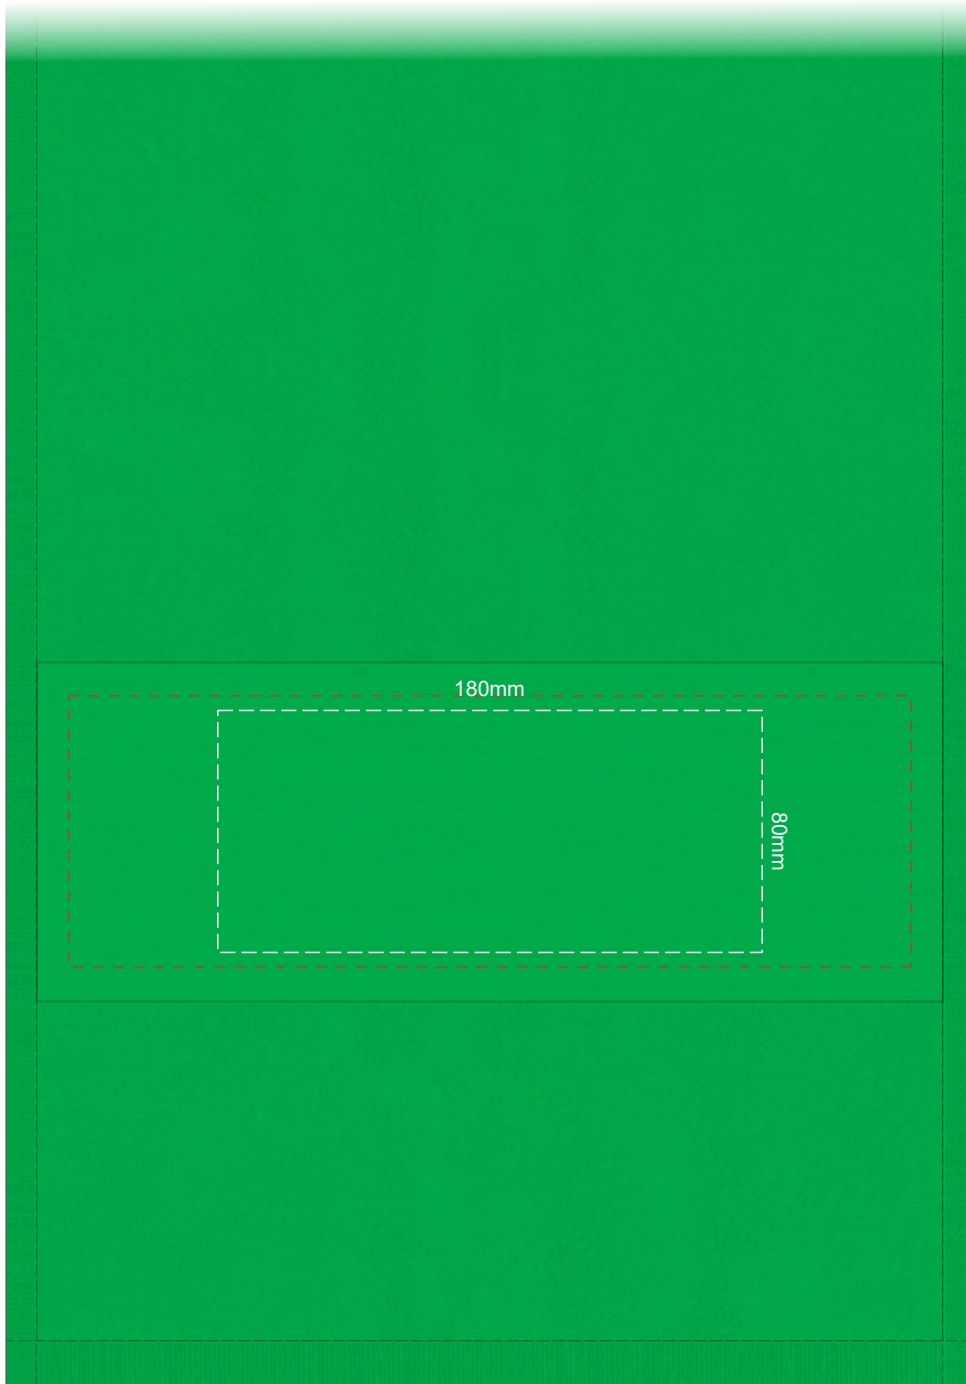

40% of Actual Size
Screen Print
ColourflexTransfer

100% of Actual Size
Embroidery

150mm

80mm

20% of Actual Size
Embroidery

Embroidery branding area can be moved anywhere within the red dotted line.