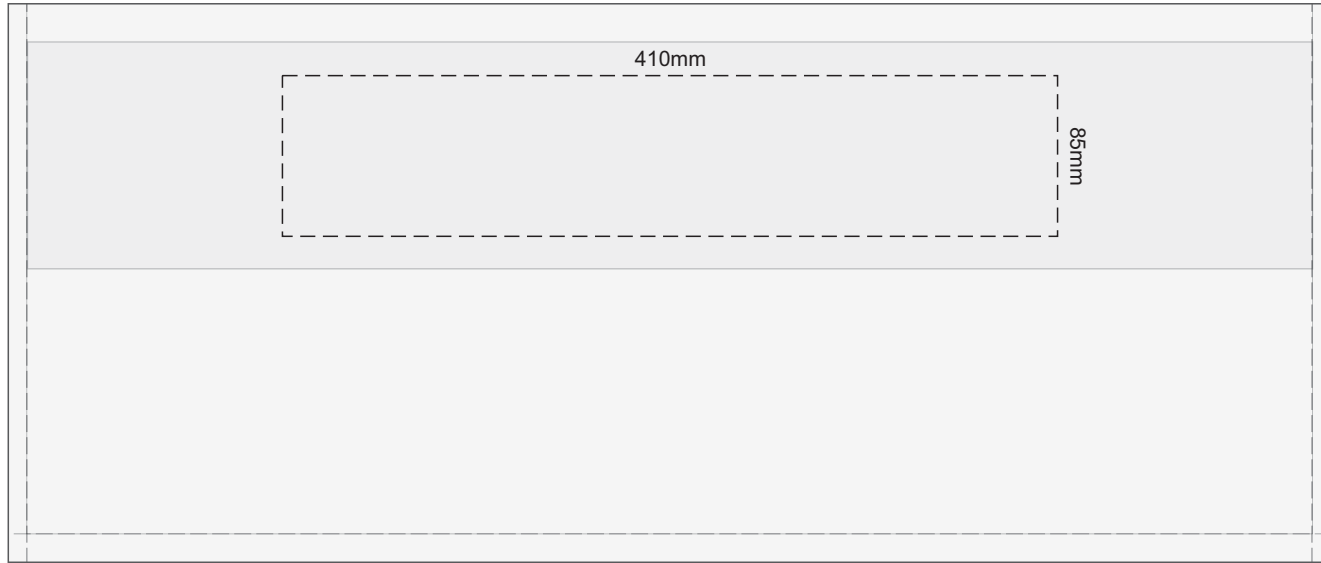

25% of Actual Size
Screen Print

25% of Actual Size
Colourflex Transfer

100% of Print Area
Embroidery

150mm

80mm

10% of Actual Size
Embroidery

Branding area can be moved **anywhere** within the red line.