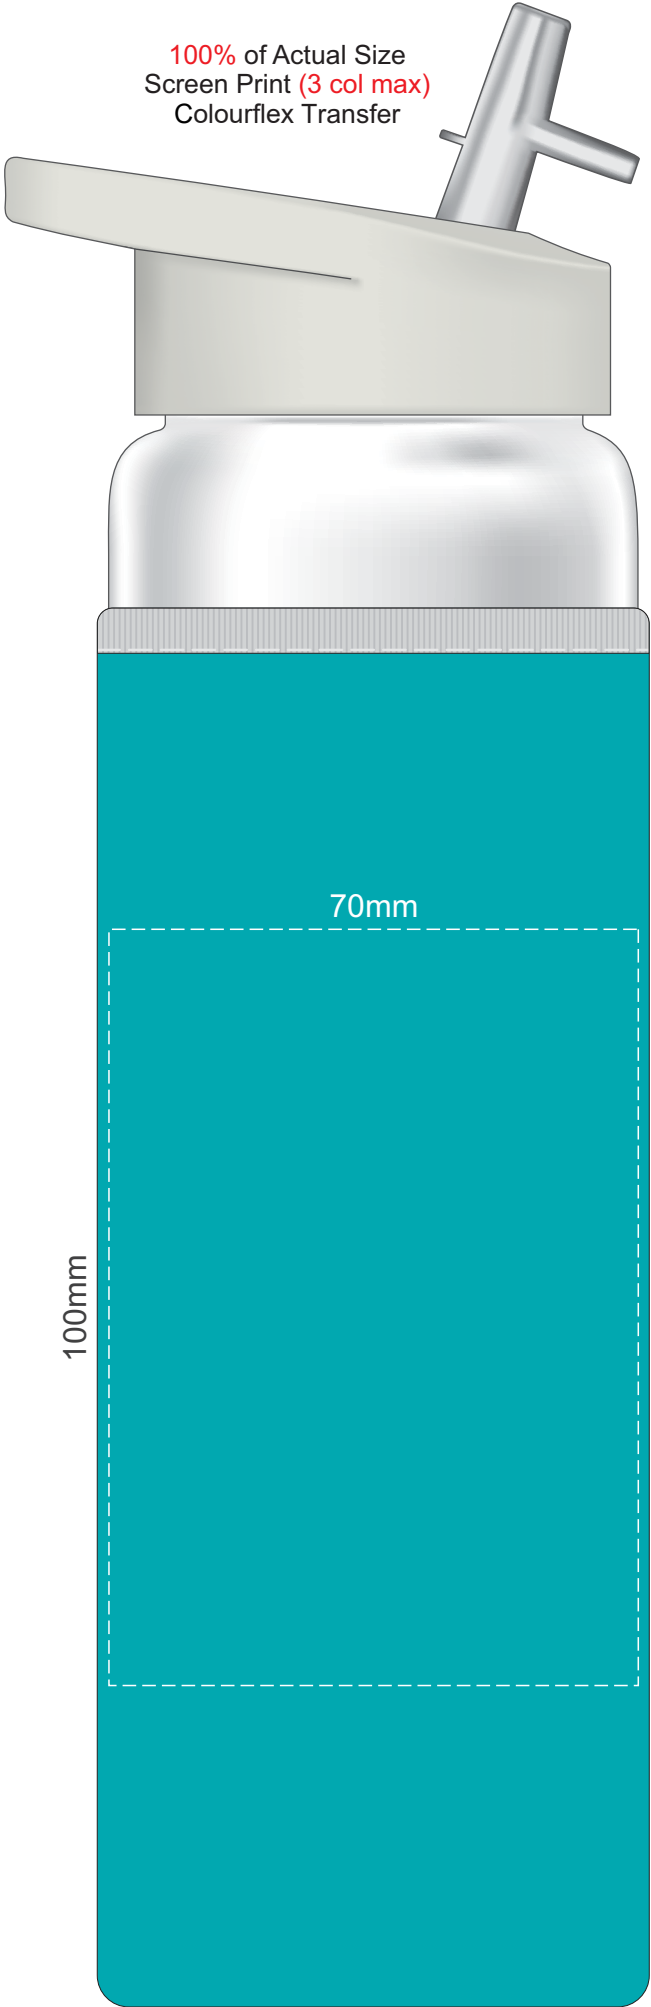

100% of Actual Size  
Screen Print (3 col max)  
Colourflex Transfer

100mm

70mm