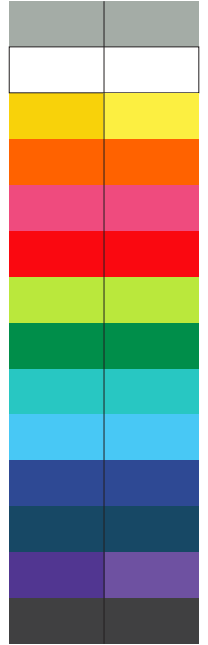

Flip & Lid
Colour

Band
Colour

100% of Actual Size
Pad Print

100% of Actual Size
Pad Print

SIDE 1

SIDE 2

Flip & Lid Colour Band Colour

100% of Actual Size
Screen Print (one colour)

Screen Print (one colour)
Double Sided Template Front & Back

Red Line = Exact opposites of the product
(centre artwork to the red line)

100% of Actual Size
Silicone Digital Print
Debossed

SIDE 1

SIDE 2

Flip & Lid Colour	Band Colour
Grey	Grey
White	White
Yellow	Yellow
Orange	Orange
Pink	Pink
Red	Red
Light Green	Light Green
Green	Green
Cyan	Cyan
Light Blue	Light Blue
Dark Blue	Dark Blue
Dark Teal	Dark Teal
Purple	Purple
Dark Grey	Dark Grey