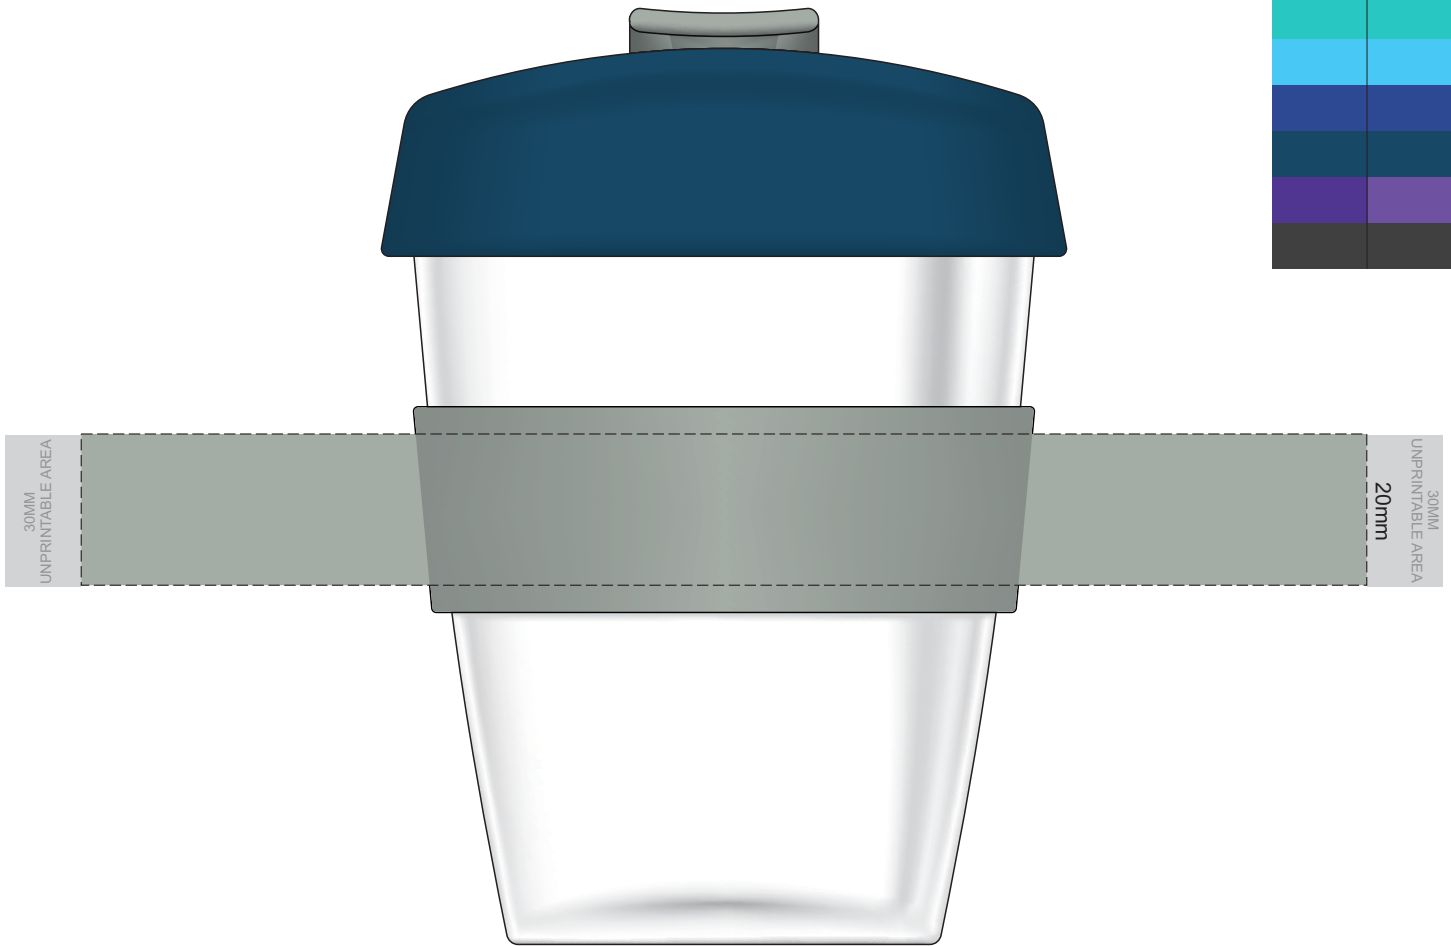

Flip & Lid
Colour

Band
Colour

100% of Actual Size
Pad Print

100% of Actual Size
Pad Print

SIDE 1

SIDE 2

Flip & Lid Colour Band Colour

100% of Actual Size
Screen Print (one colour)

Screen Print (one colour)
Double Sided Template Front & Back

Red Line = Exact opposites of the product
(centre artwork to the red line)

100% of Actual Size
Silicone Digital Print
Debossed

SIDE 1

SIDE 2

Flip & Lid Colour	Band Colour
Grey	Grey
White	White
Yellow	Yellow
Orange	Orange
Pink	Pink
Red	Red
Light Green	Light Green
Green	Green
Cyan	Cyan
Light Blue	Light Blue
Dark Blue	Dark Blue
Dark Teal	Dark Teal
Purple	Purple
Dark Grey	Dark Grey