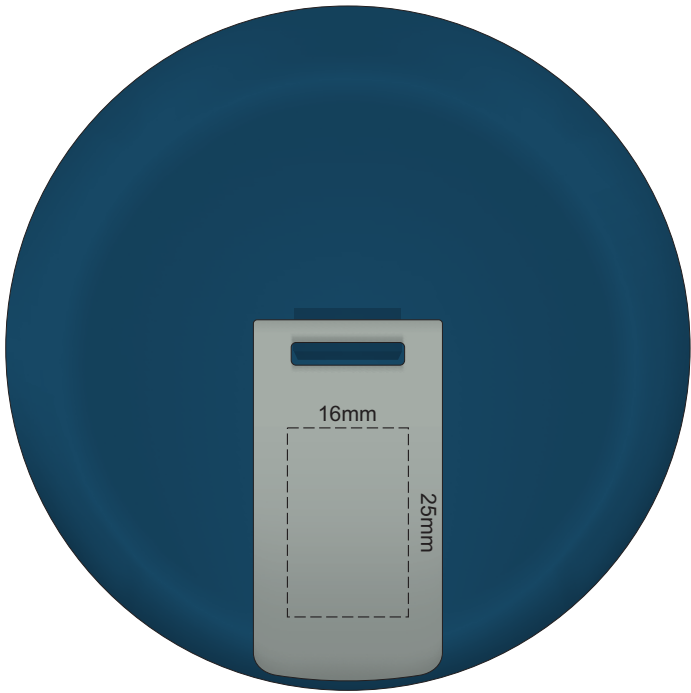

Flip & Lid
Colour

Band
Colour

100% of Actual Size
Pad Print

100% of Actual Size
Pad Print

SIDE 1

SIDE 2

Flip & Lid Colour Band Colour

100% of Actual Size
Screen Print (one colour)

Screen Print (one colour)
Double Sided Template Front & Back

Red Line = Exact opposites of the product
(centre artwork to the red line)

100% of Actual Size
Silicone Digital Print
Debossed

SIDE 1

SIDE 2

Flip & Lid Colour	Band Colour
Grey	Grey
White	White
Yellow	Yellow
Orange	Orange
Pink	Pink
Red	Red
Light Green	Light Green
Green	Green
Cyan	Cyan
Light Blue	Light Blue
Dark Blue	Dark Blue
Dark Teal	Dark Teal
Purple	Purple
Dark Grey	Dark Grey