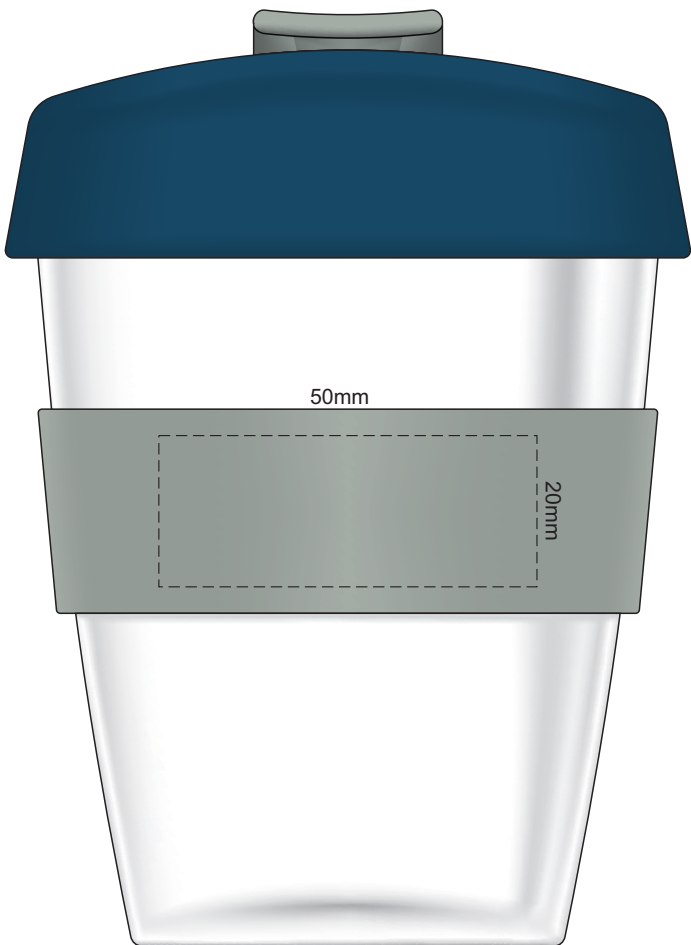

Flip & Lid
Colour

Band
Colour

100% of Actual Size
Pad Print

100% of Actual Size
Pad Print

SIDE 1

SIDE 2

Flip & Lid Colour Band Colour

100% of Actual Size
Screen Print (one colour)

Screen Print (one colour)
Double Sided Template Front & Back

Red Line = Exact opposites of the product
(centre artwork to the red line)

100% of Actual Size
Silicone Digital Print
Debossed

SIDE 1

SIDE 2

Flip & Lid Colour	Band Colour
Grey	Grey
White	White
Yellow	Yellow
Orange	Orange
Pink	Pink
Red	Red
Light Green	Light Green
Green	Green
Cyan	Cyan
Light Blue	Light Blue
Dark Blue	Dark Blue
Dark Teal	Dark Teal
Purple	Purple
Dark Grey	Dark Grey