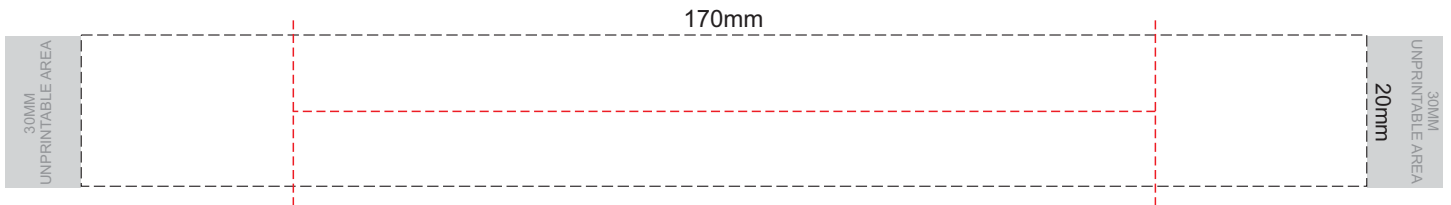

Flip & Lid
Colour

Band
Colour

100% of Actual Size
Pad Print

100% of Actual Size
Pad Print

SIDE 1

SIDE 2

Flip & Lid Colour Band Colour

100% of Actual Size
Screen Print (one colour)

Screen Print (one colour)
Double Sided Template Front & Back

Red Line = Exact opposites of the product
(centre artwork to the red line)

100% of Actual Size
Silicone Digital Print
Debossed

SIDE 1

SIDE 2

Flip & Lid Colour	Band Colour
Grey	Grey
White	White
Yellow	Yellow
Orange	Orange
Pink	Pink
Red	Red
Light Green	Light Green
Green	Green
Cyan	Cyan
Light Blue	Light Blue
Dark Blue	Dark Blue
Dark Teal	Dark Teal
Purple	Purple
Dark Grey	Dark Grey