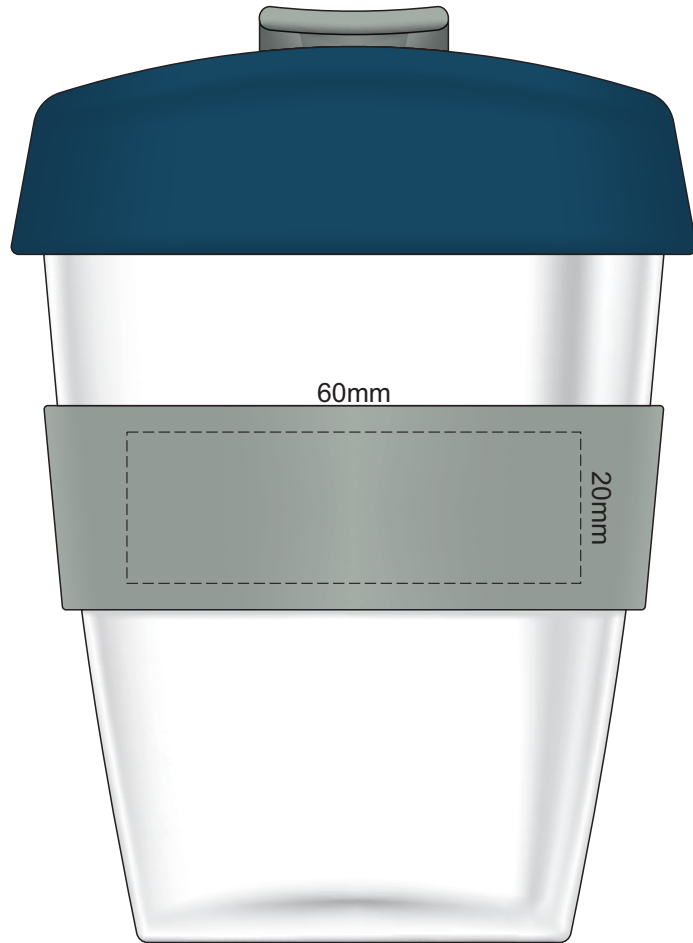

Flip & Lid
Colour

Band
Colour

100% of Actual Size
Pad Print

100% of Actual Size
Pad Print

SIDE 1

SIDE 2

Flip & Lid Colour Band Colour

100% of Actual Size
Screen Print (one colour)

Screen Print (one colour)
Double Sided Template Front & Back

Red Line = Exact opposites of the product
(centre artwork to the red line)

100% of Actual Size
Silicone Digital Print
Debossed

SIDE 1

SIDE 2

Flip & Lid Colour	Band Colour
Grey	Grey
White	White
Yellow	Yellow
Orange	Orange
Pink	Pink
Red	Red
Light Green	Light Green
Green	Green
Cyan	Cyan
Light Blue	Light Blue
Dark Blue	Dark Blue
Dark Teal	Dark Teal
Purple	Purple
Dark Grey	Dark Grey