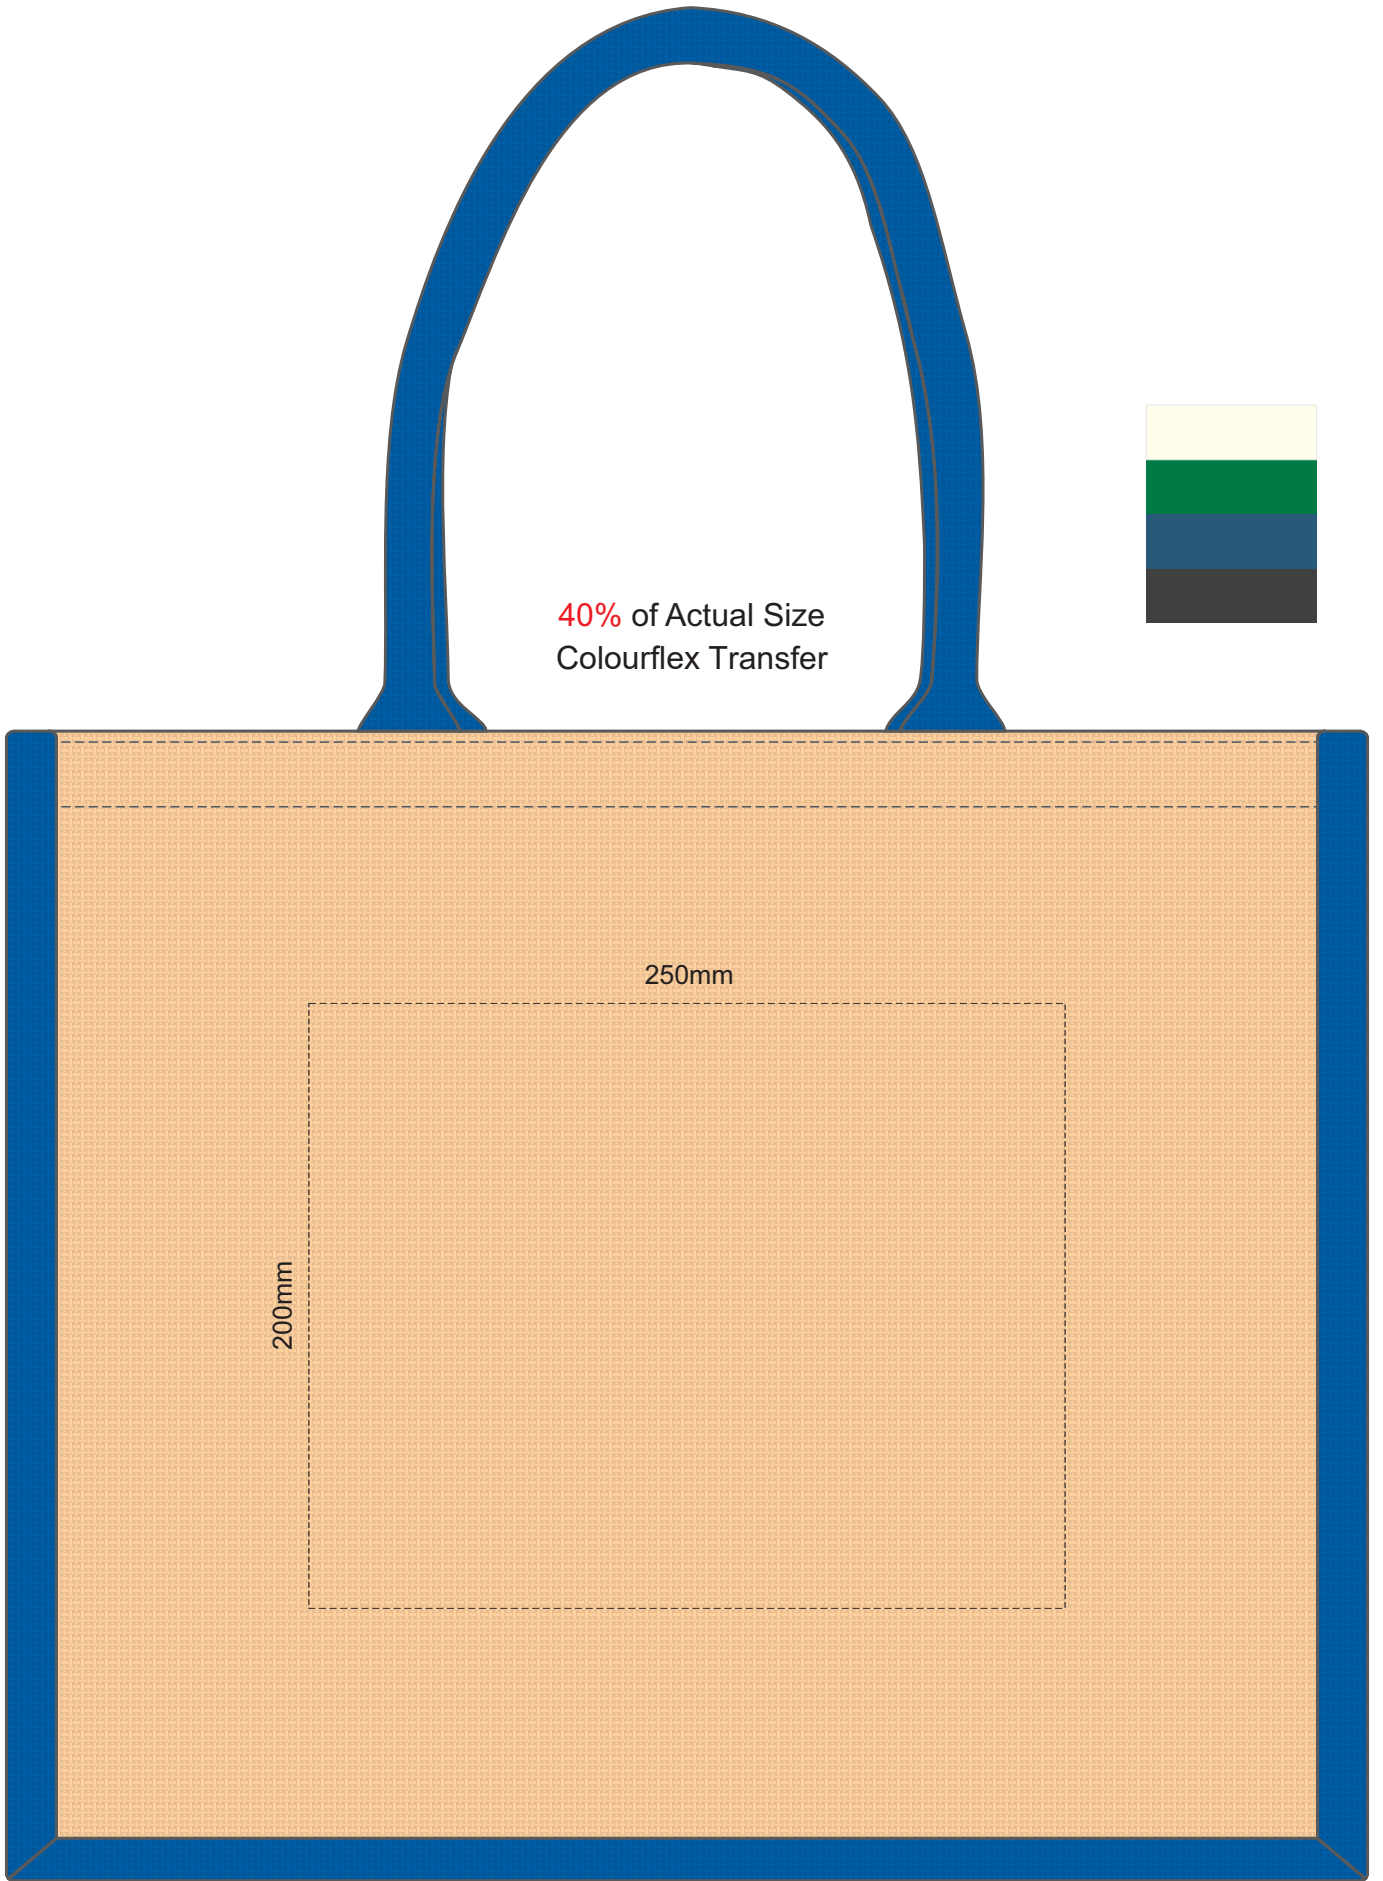

40% of Actual Size
Screen Print

250mm

225mm

Screen Print:

Please be aware the artwork will be significantly affected by the texture of the bag. Fine detailing, small text will be lost in the texture of the bag and may not be legible.

Please note the orientation of these print areas may be rotated to best suit your needs.