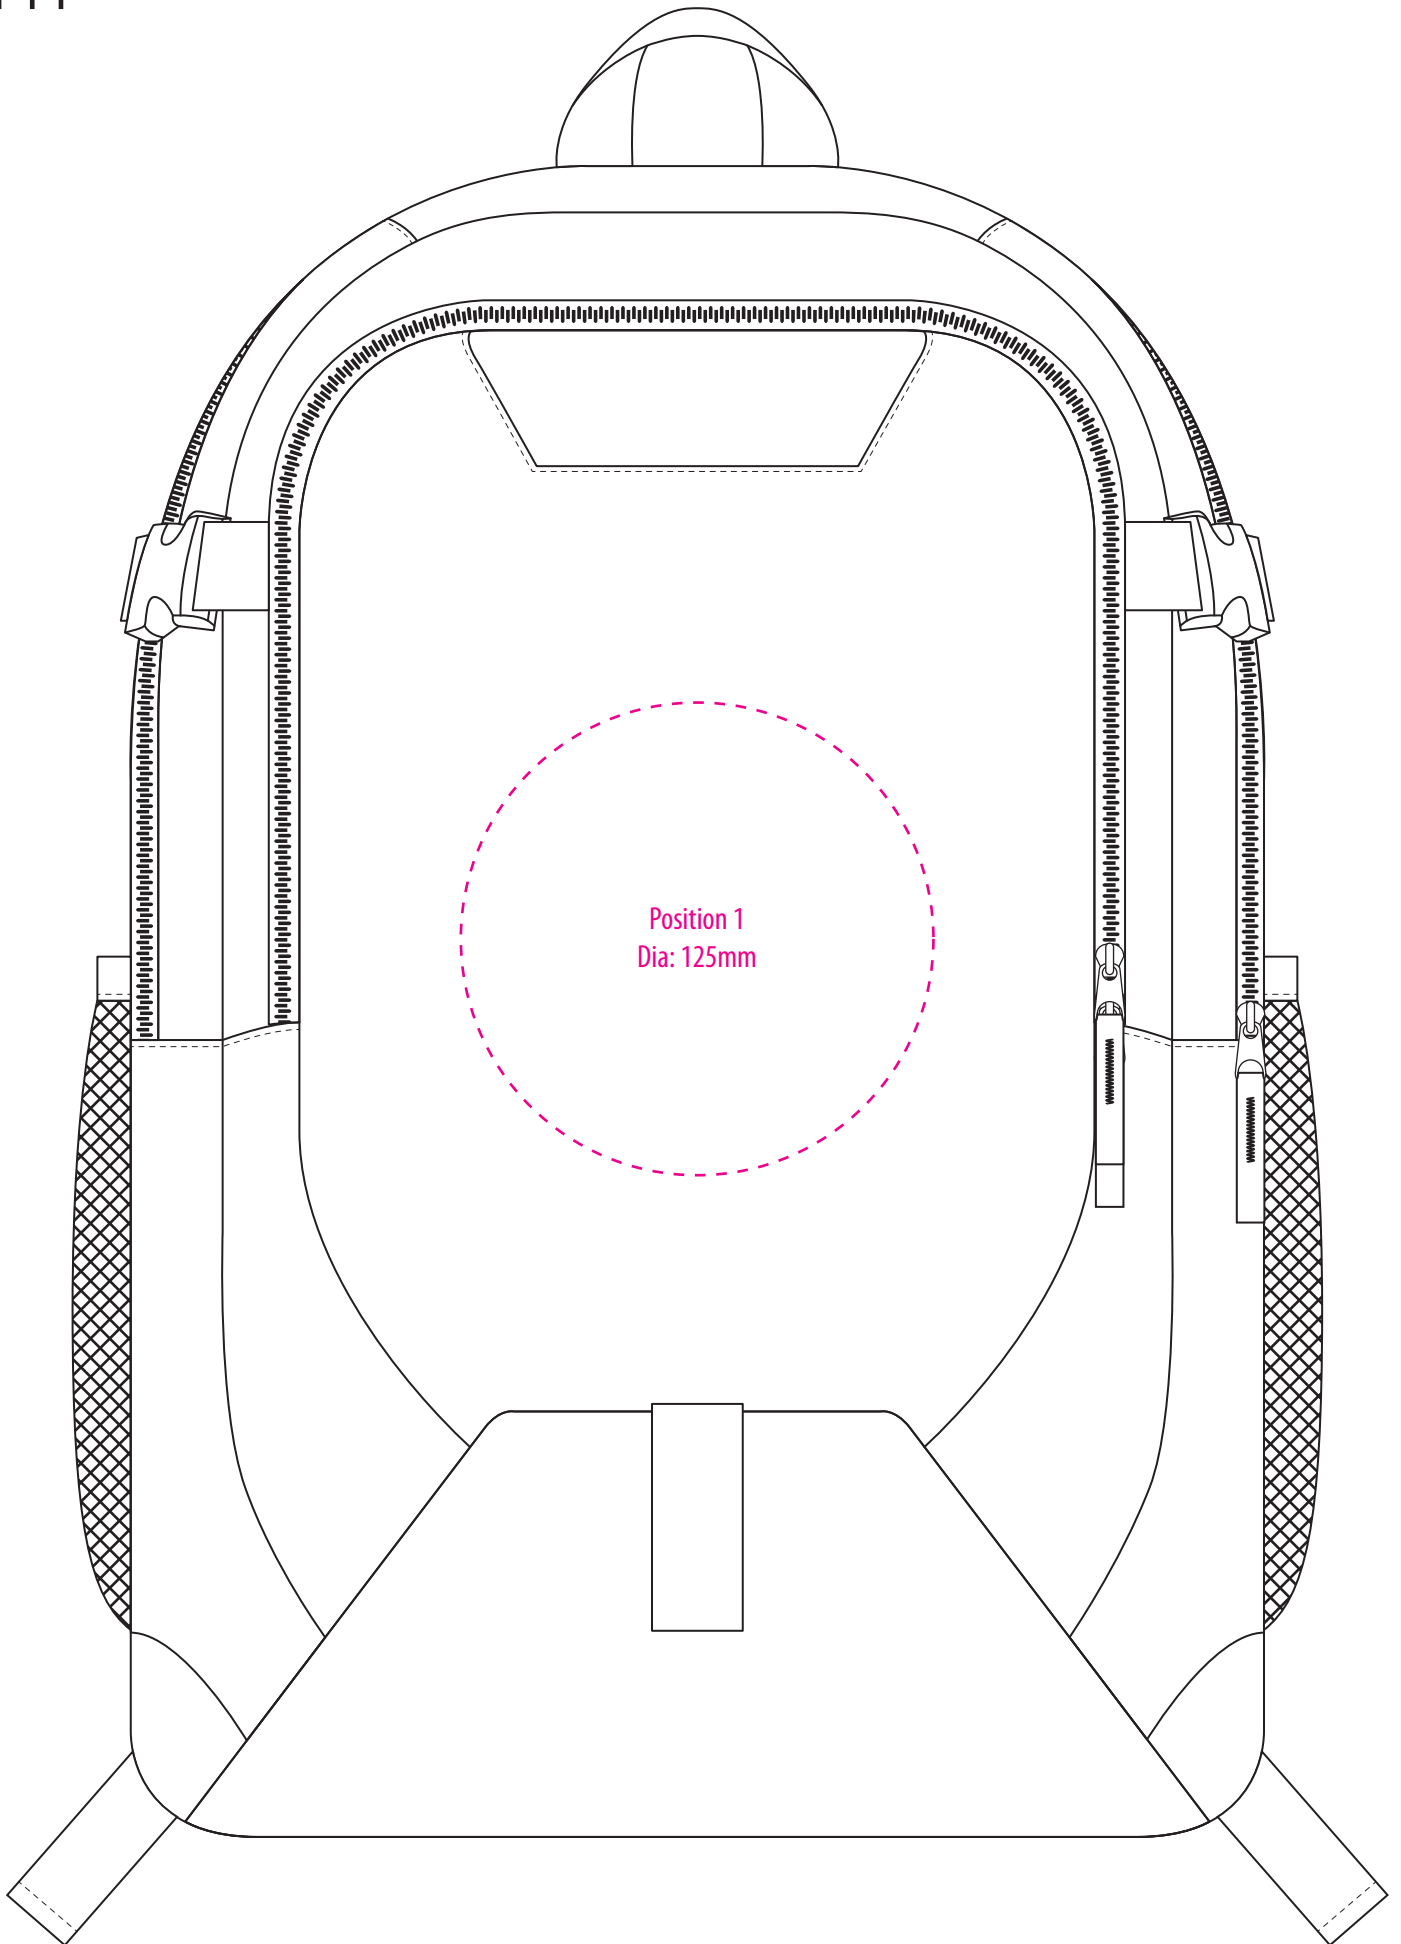

----- Print / Transfer

Position 1
Dia: 125mm

----- Embroidery