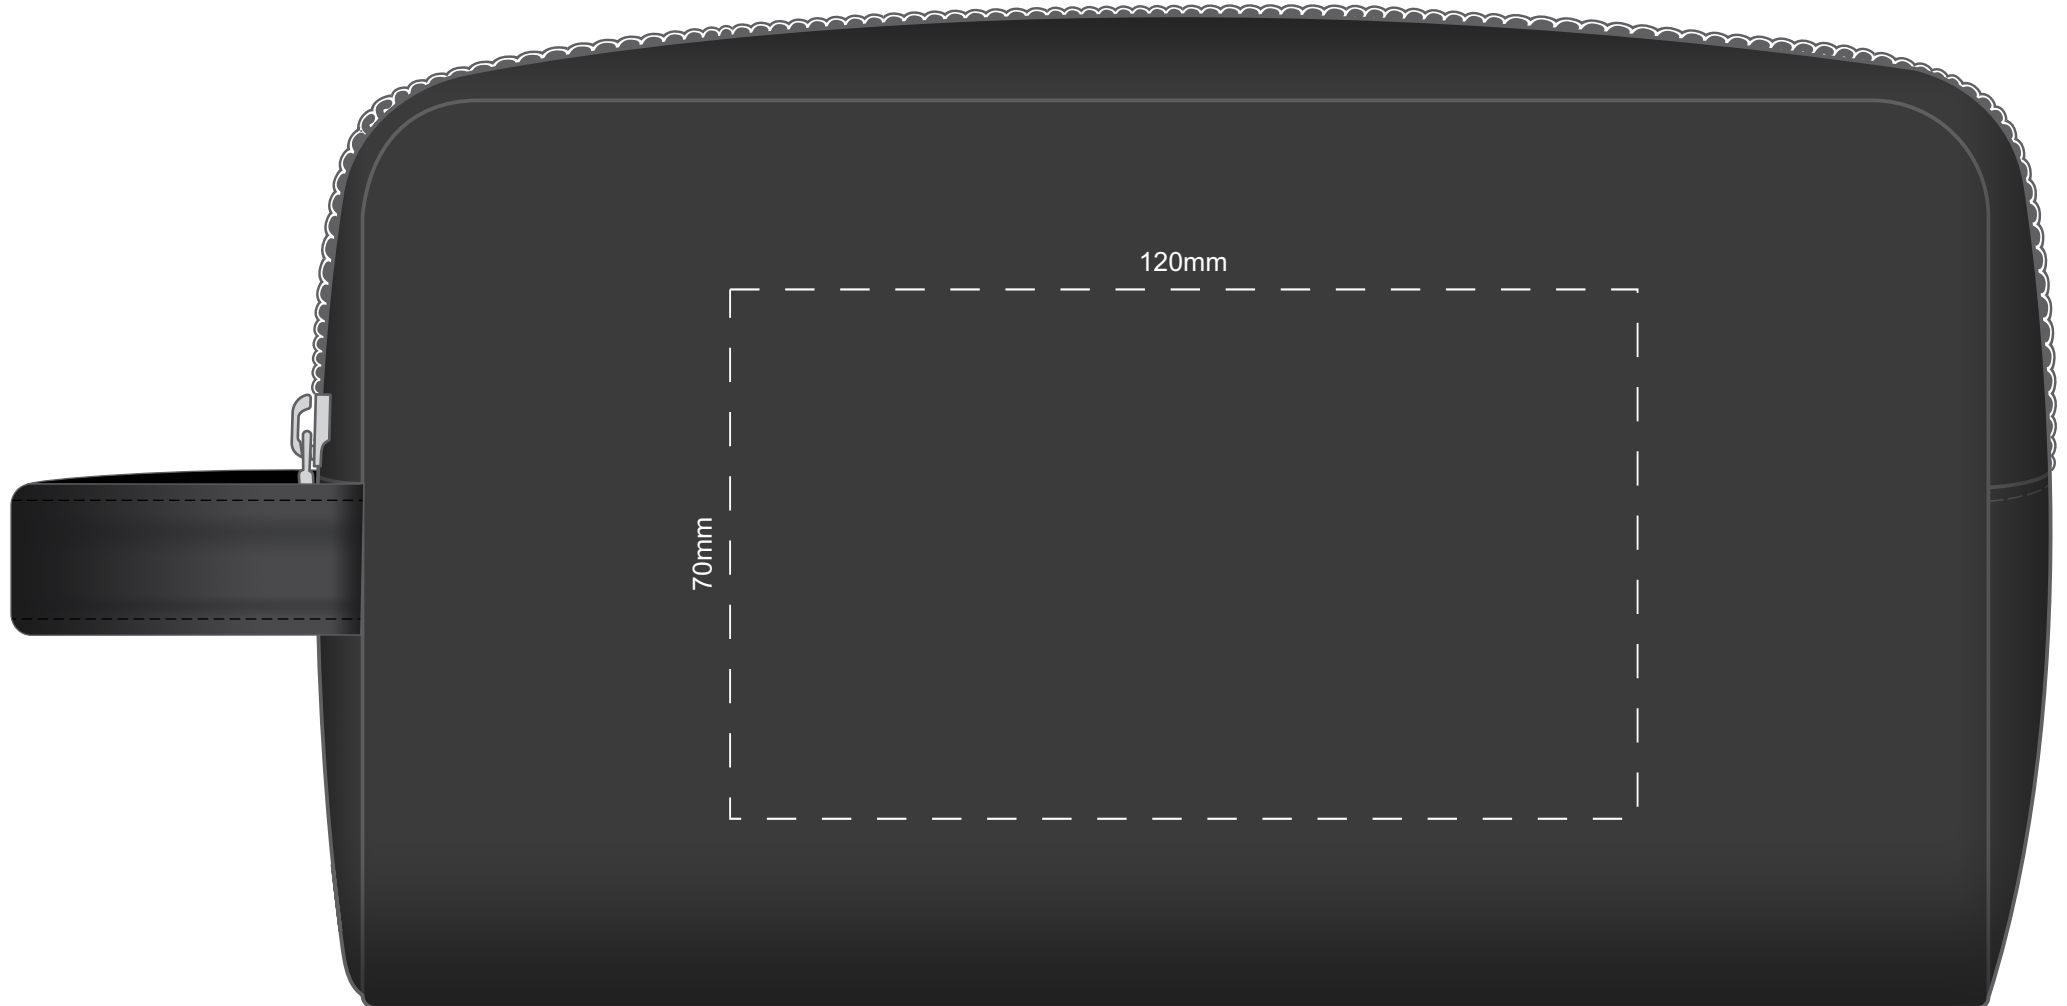

Actual Size: 100% when viewed on A4 paper

Screen Print (one colour)