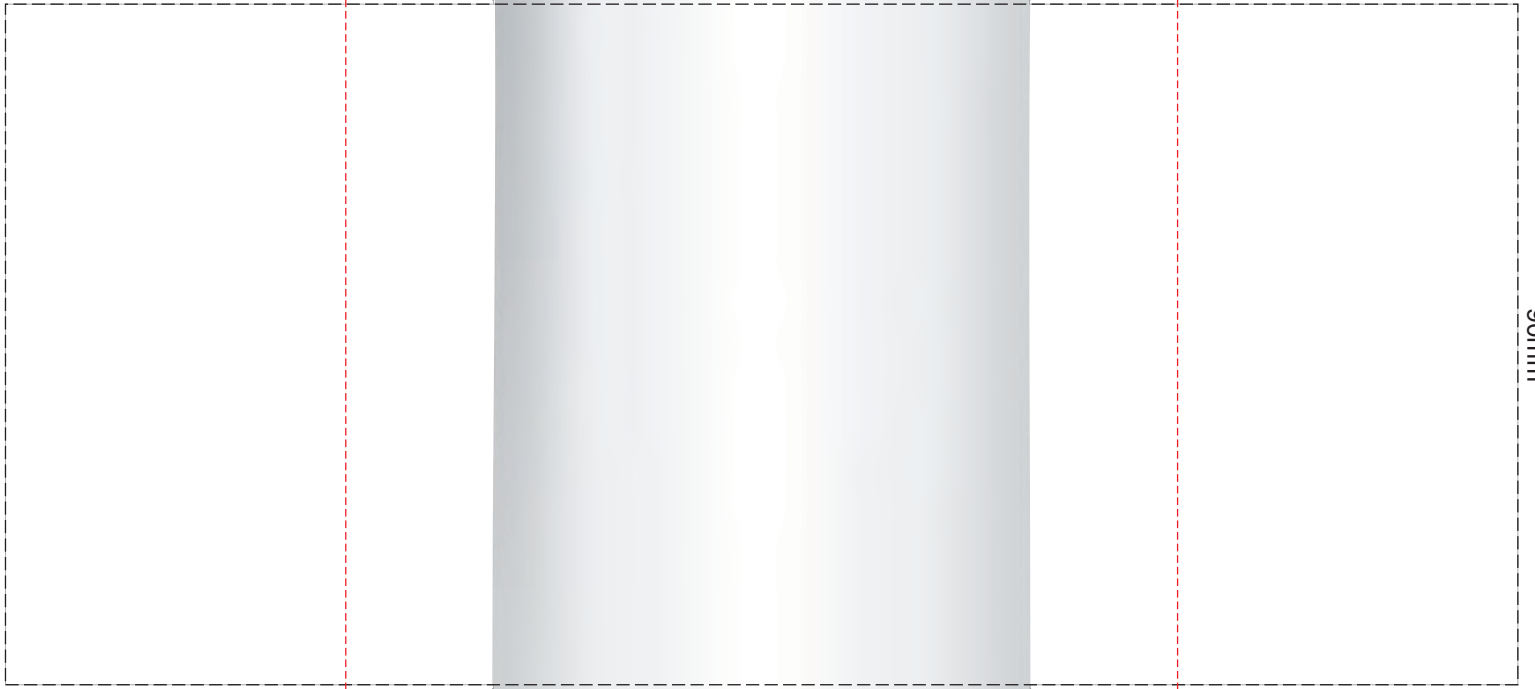

100% of Actual Size
Pad Print

100% of Actual Size
Screen Print

200mm

90mm

100% of Actual Size
Laser Engraving

-  Silver Engraves to a Natural Etch
-  Colours Engraves to a Shiny Steel Finish

70% of Actual Size
Rotary Digital

Red Line = Exact opposites of the product
(centre artwork to the red line)