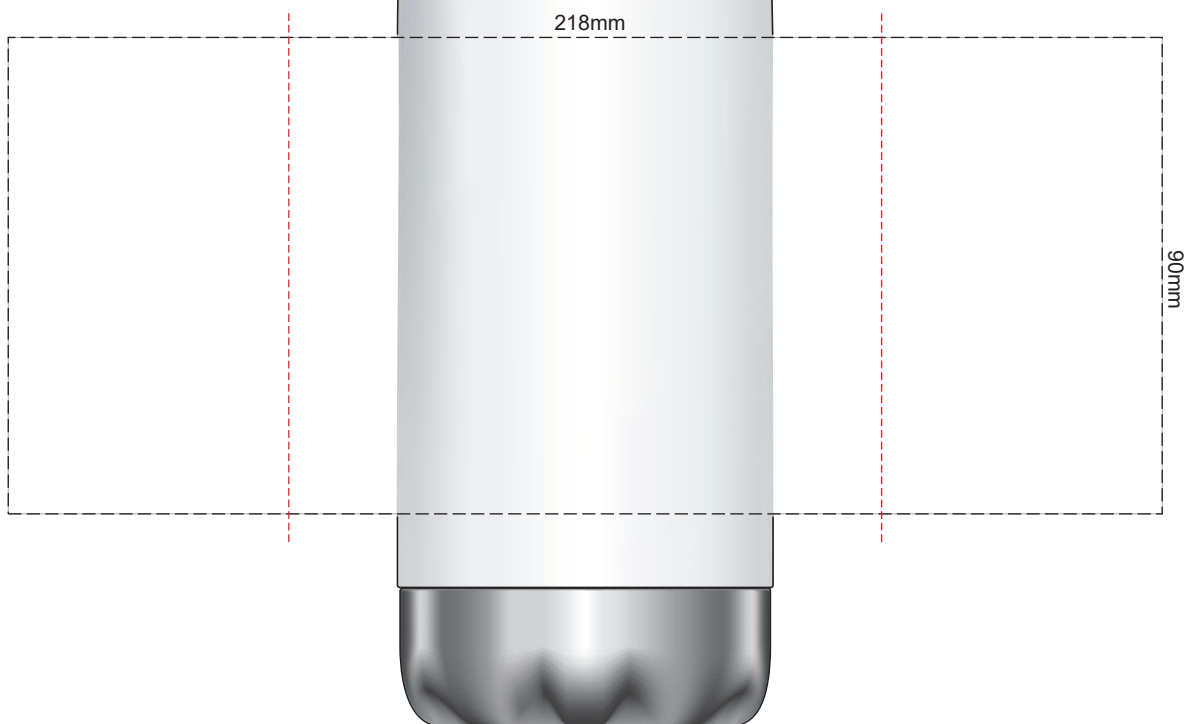

100% of Actual Size
Pad Print

100% of Actual Size
Screen Print

200mm

90mm

100% of Actual Size
Laser Engraving

-  Silver Engraves to a Natural Etch
-  Colours Engraves to a Shiny Steel Finish

70% of Actual Size
Rotary Digital

Red Line = Exact opposites of the product
(centre artwork to the red line)