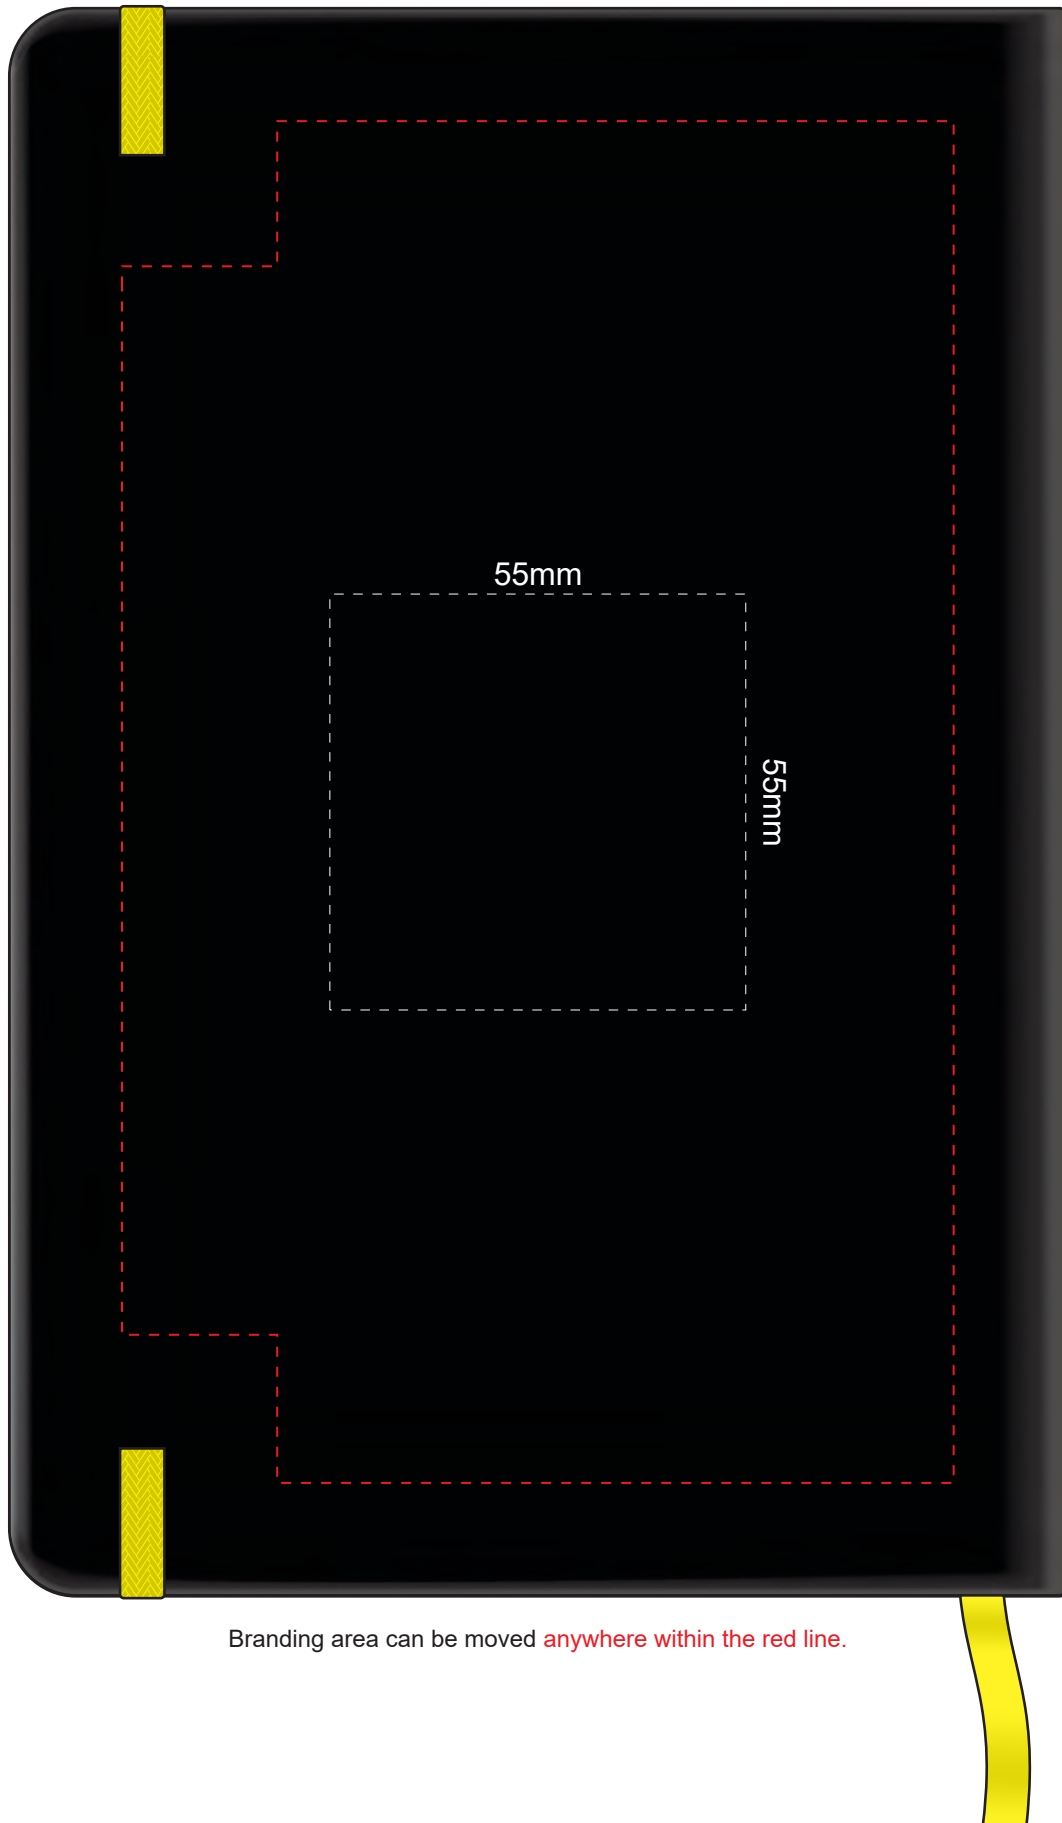

100% of Actual Size  
Pad Print

Branding area can be moved anywhere within the red line.

100% of Actual Size  
**BACK** Pad Print

Branding area can be moved **anywhere** within the red line.

100% of Actual Size  
Pad Print

Branding area can be moved anywhere within the red line.

100% of Actual Size  
**BACK** Pad Print

Branding area can be moved **anywhere within the red line.**

100% of Actual Size  
Screen Print (one colour)

100% of Actual Size  
**BACK** Screen Print (one colour)

100% of Actual Size  
Direct Digital