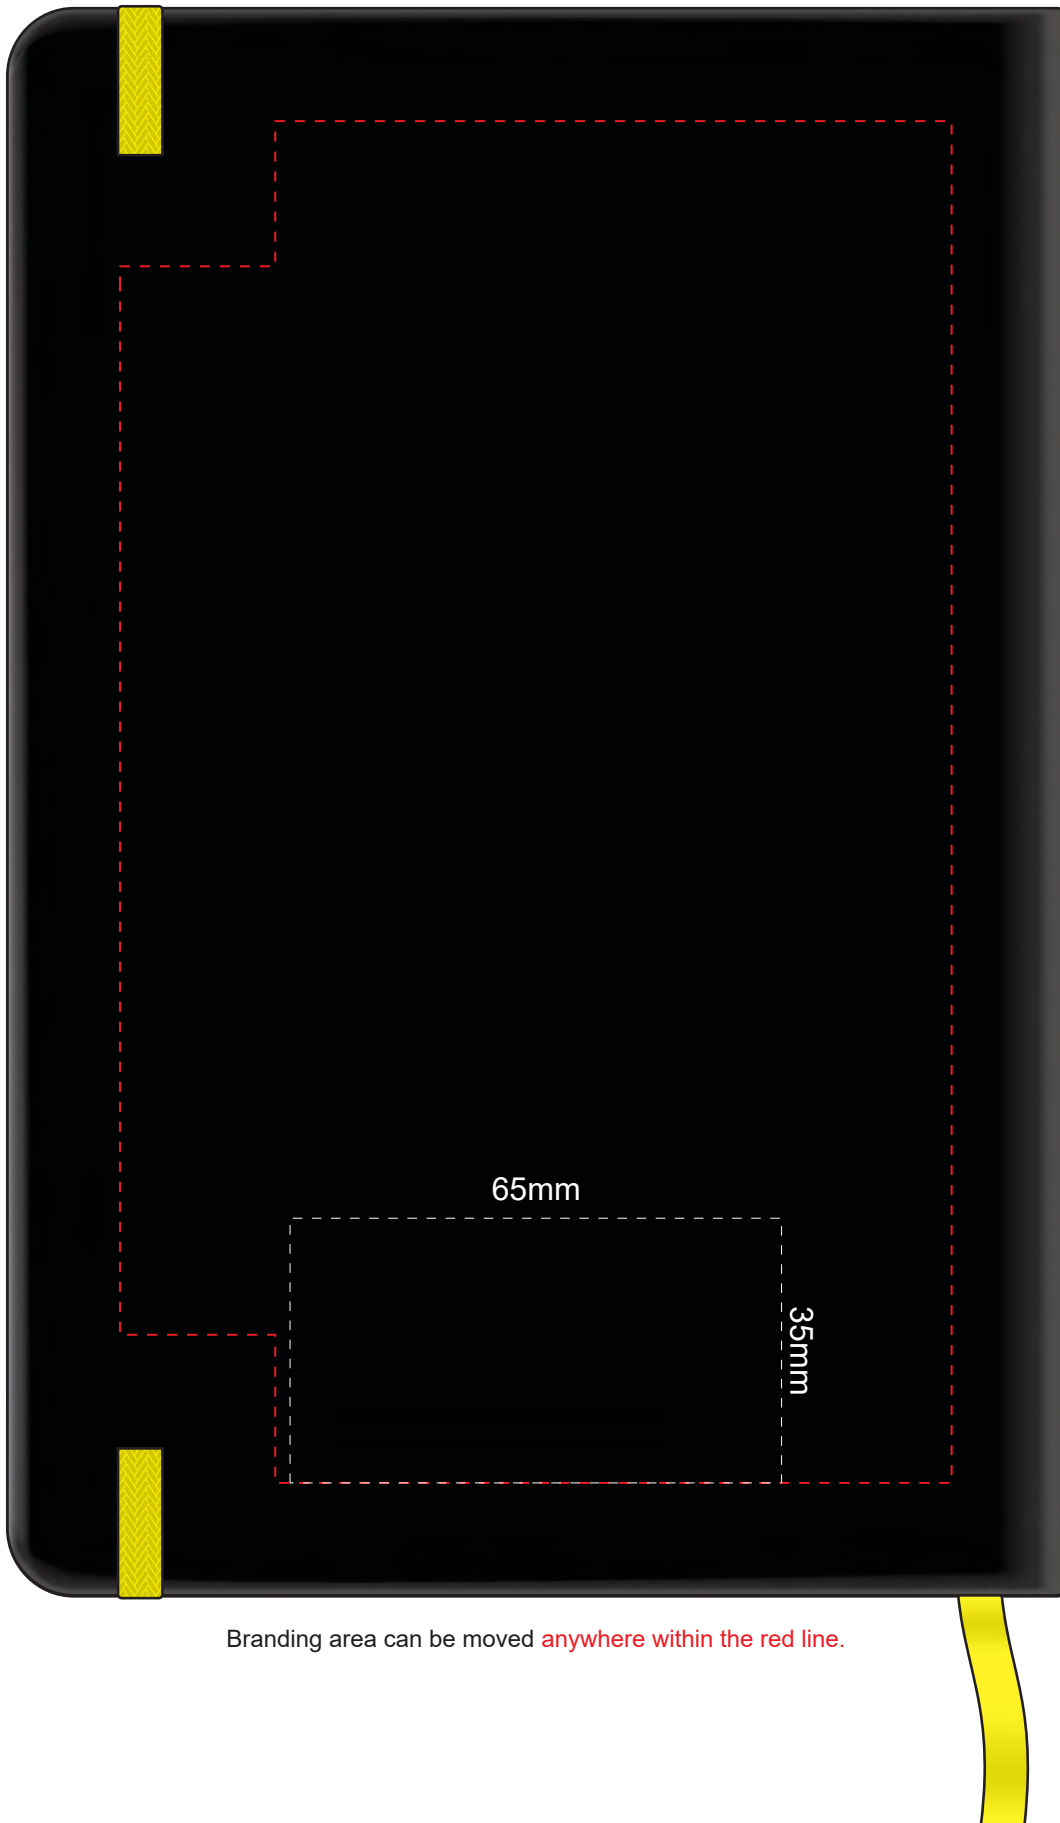

100% of Actual Size  
Pad Print

Branding area can be moved anywhere within the red line.

100% of Actual Size  
**BACK** Pad Print

Branding area can be moved **anywhere** within the red line.

100% of Actual Size  
Pad Print

Branding area can be moved anywhere within the red line.

100% of Actual Size  
**BACK** Pad Print

Branding area can be moved **anywhere within the red line.**

100% of Actual Size  
Screen Print (one colour)

100% of Actual Size  
**BACK** Screen Print (one colour)

100% of Actual Size  
Direct Digital