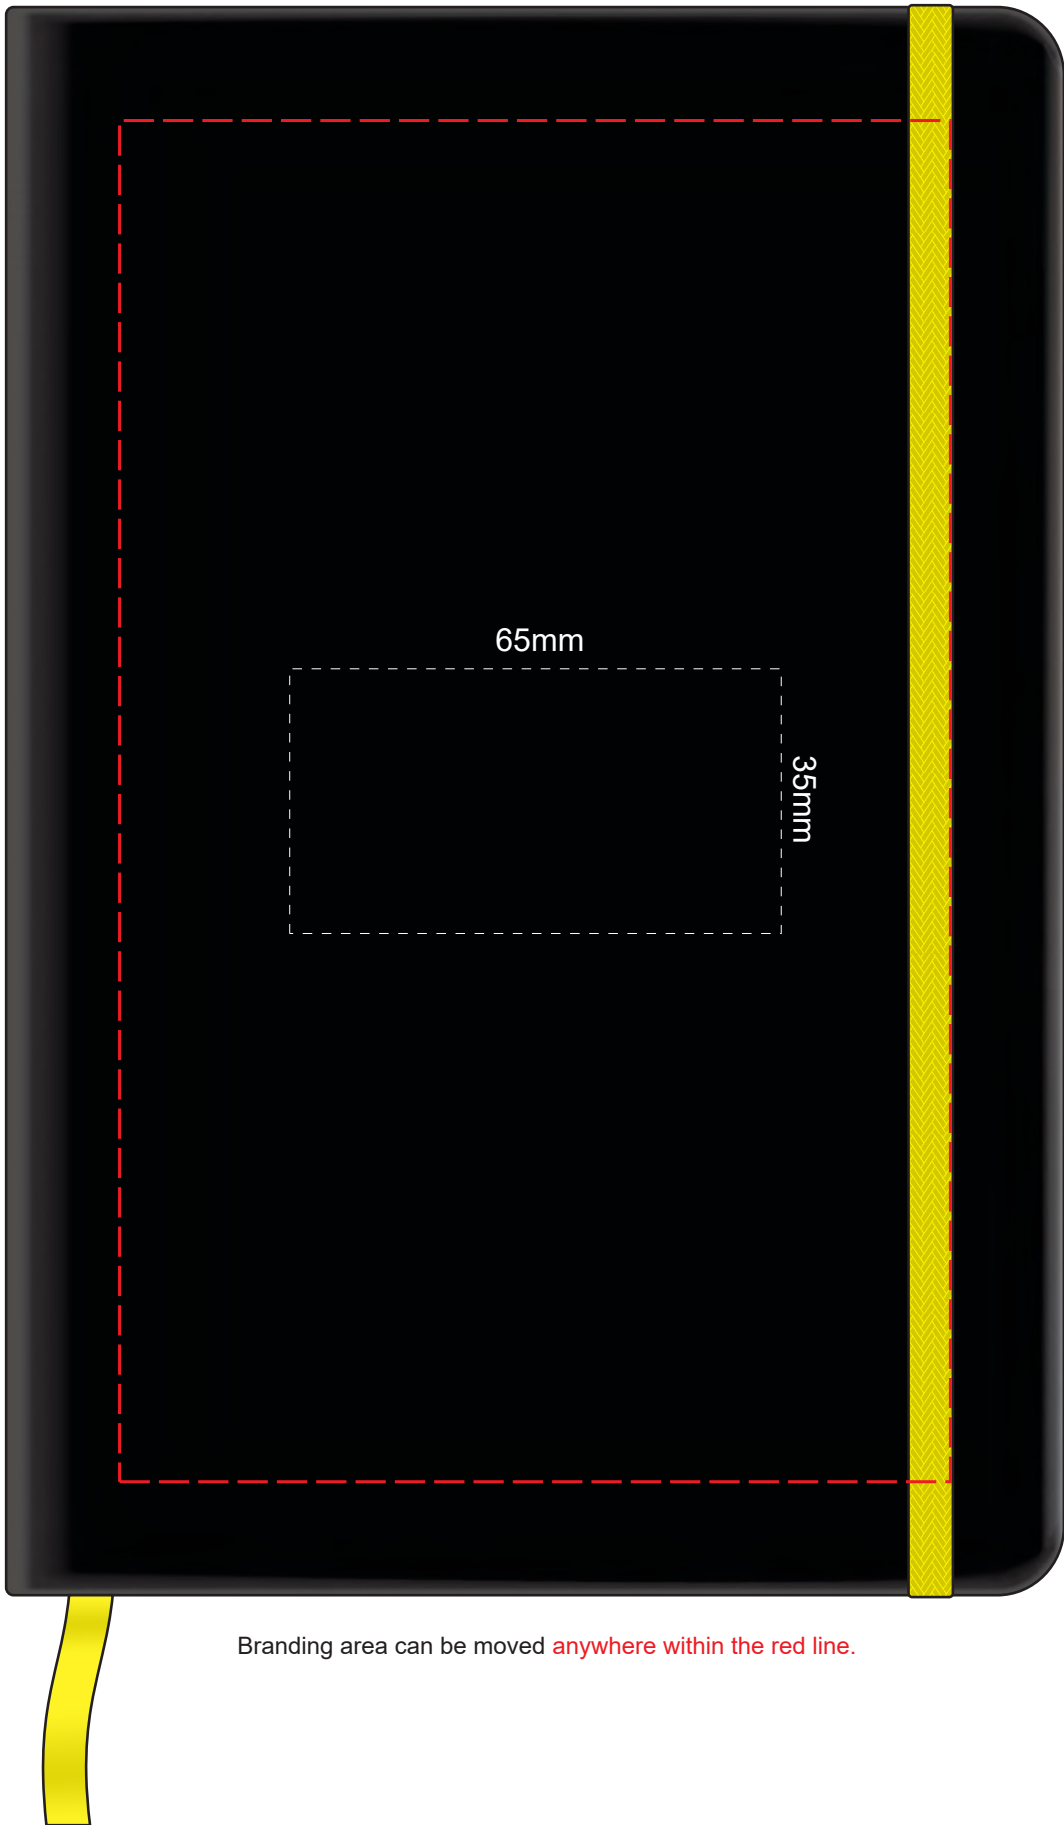

100% of Actual Size  
Pad Print

Branding area can be moved anywhere within the red line.

100% of Actual Size  
**BACK** Pad Print

Branding area can be moved **anywhere** within the red line.

100% of Actual Size  
Pad Print

Branding area can be moved anywhere within the red line.

100% of Actual Size  
**BACK** Pad Print

Branding area can be moved **anywhere within the red line.**

100% of Actual Size  
Screen Print (one colour)

100% of Actual Size  
**BACK** Screen Print (one colour)

100% of Actual Size  
Direct Digital