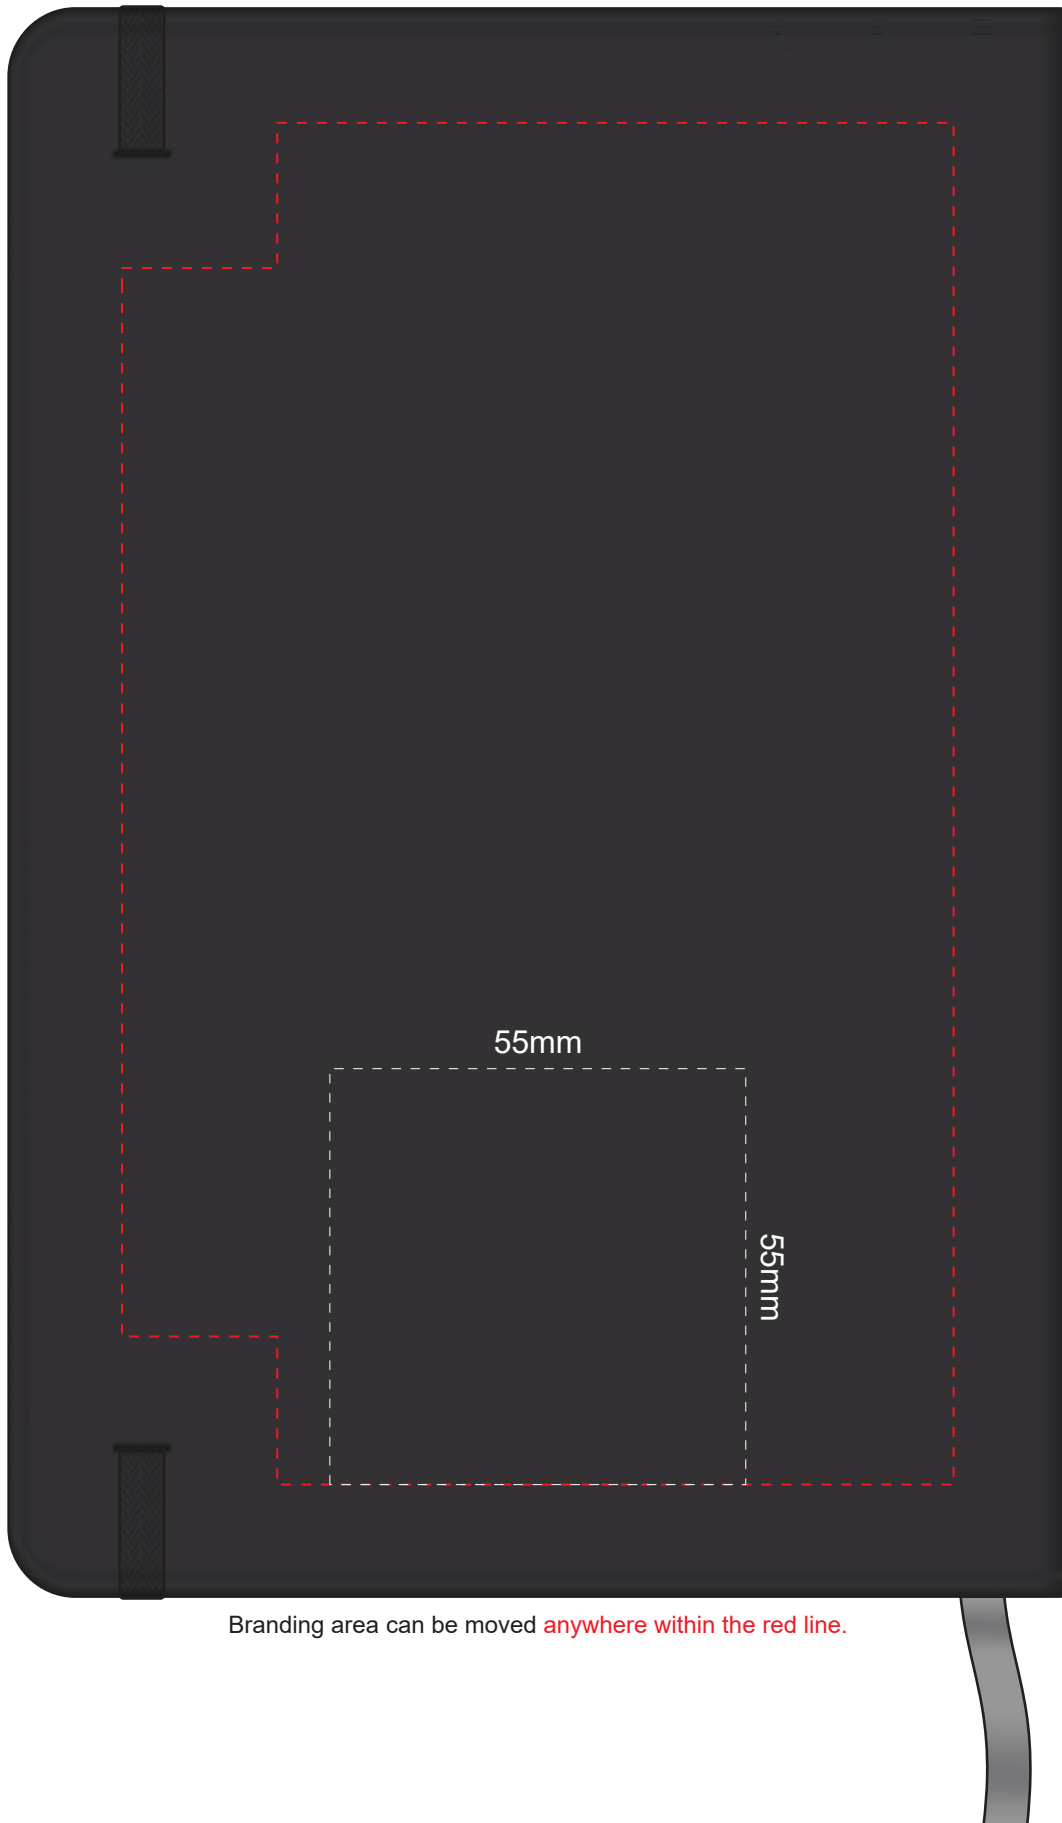

100% of Actual Size
Pad Print

Branding area can be moved **anywhere within the red line.**

100% of Actual Size
BACK Pad Print

Branding area can be moved **anywhere** within the red line.

100% of Actual Size
Pad Print

Branding area can be moved anywhere within the red line.

100% of Actual Size
BACK Pad Print

Branding area can be moved **anywhere** within the red line.

100% of Actual Size
Screen Print (one colour)

100% of Actual Size
BACK Screen Print (one colour)

100% of Actual Size
Direct Digital