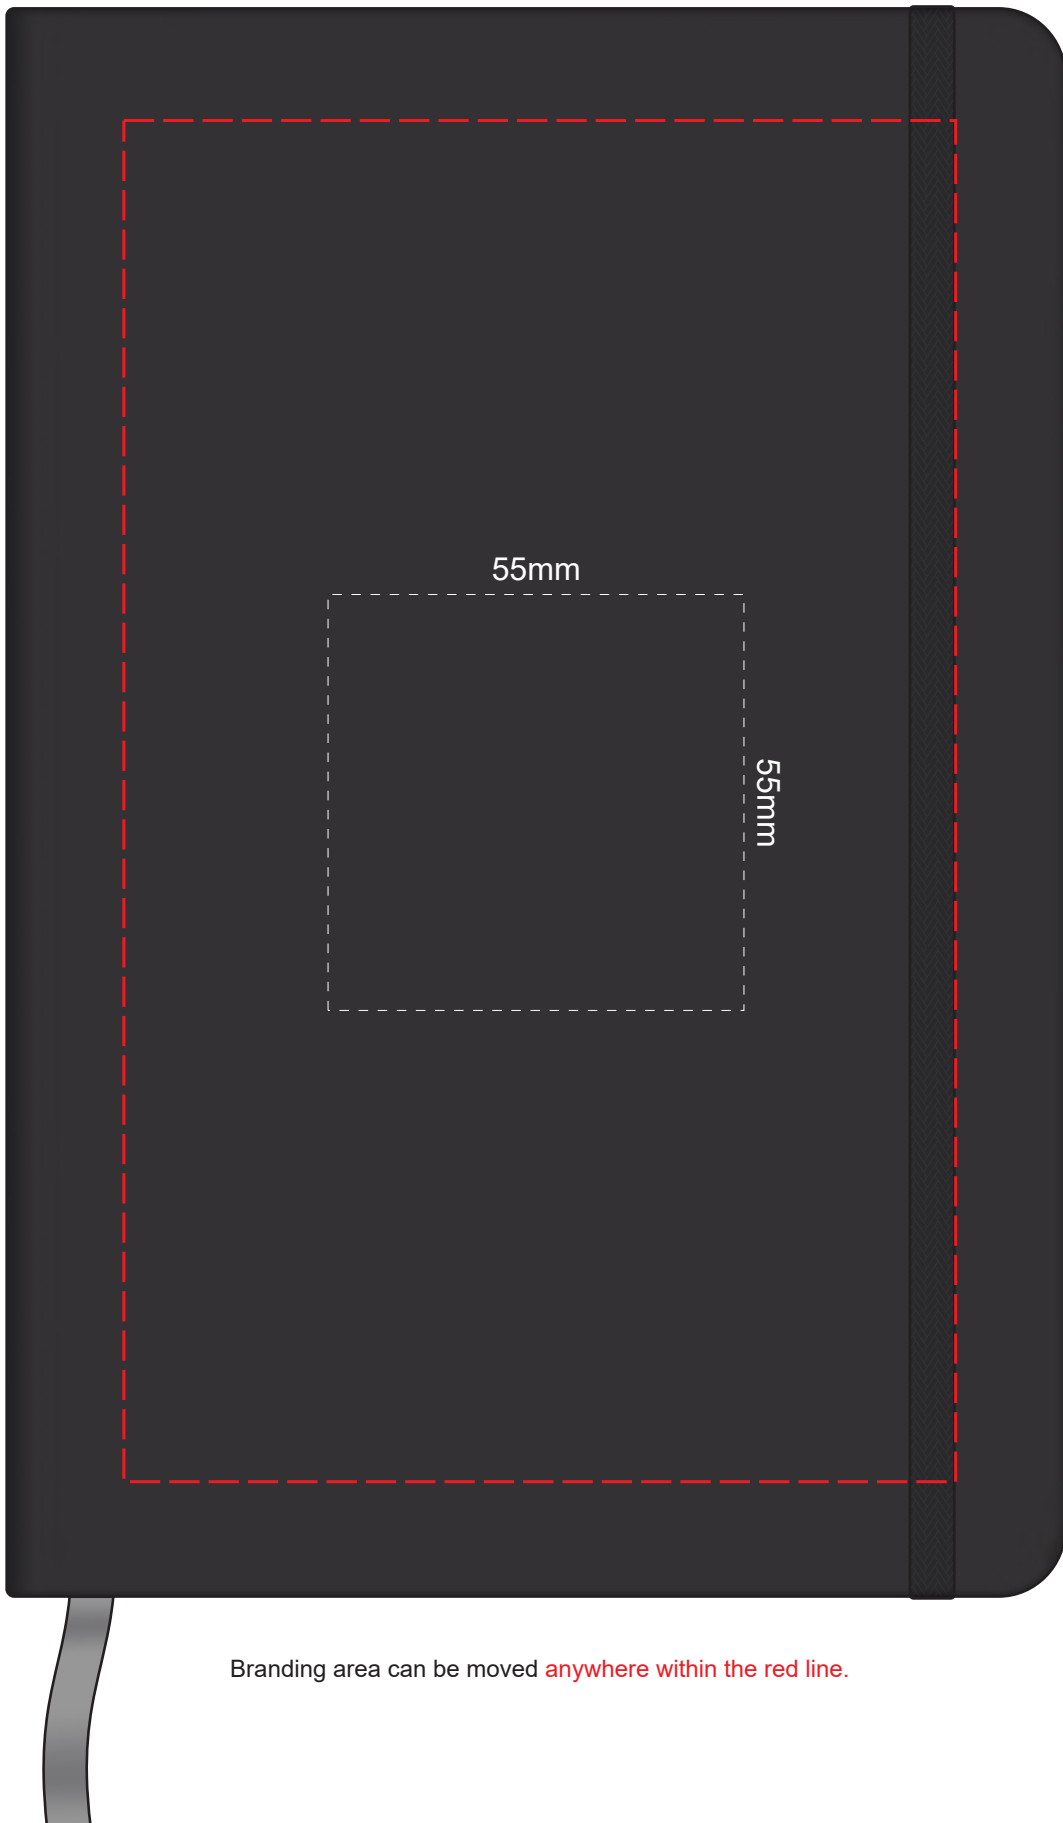

100% of Actual Size
Pad Print

Branding area can be moved **anywhere within the red line.**

100% of Actual Size
BACK Pad Print

Branding area can be moved **anywhere** within the red line.

100% of Actual Size
Pad Print

Branding area can be moved anywhere within the red line.

100% of Actual Size
BACK Pad Print

Branding area can be moved **anywhere** within the red line.

100% of Actual Size
Screen Print (one colour)

100% of Actual Size
BACK Screen Print (one colour)

100% of Actual Size
Direct Digital