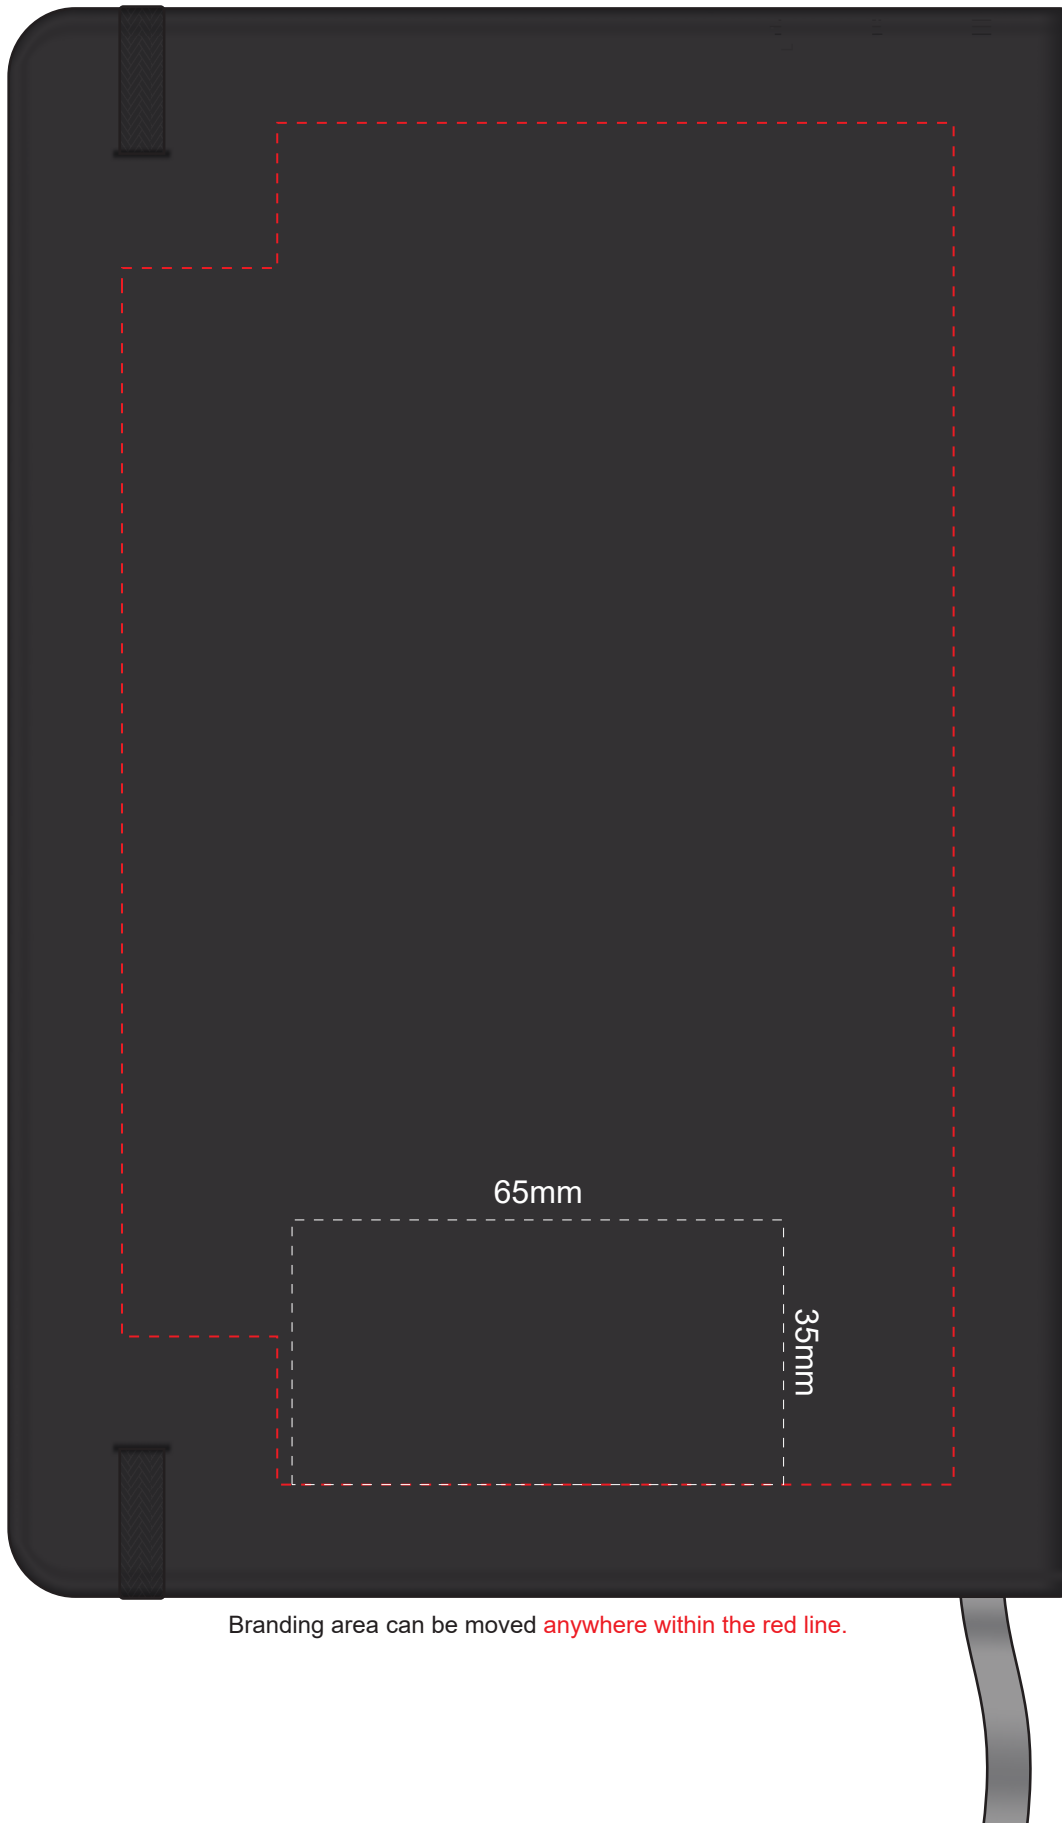

100% of Actual Size
Pad Print

Branding area can be moved **anywhere within the red line.**

100% of Actual Size
BACK Pad Print

Branding area can be moved **anywhere** within the red line.

100% of Actual Size
Pad Print

Branding area can be moved anywhere within the red line.

100% of Actual Size
BACK Pad Print

Branding area can be moved **anywhere** within the red line.

100% of Actual Size
Screen Print (one colour)

100% of Actual Size
BACK Screen Print (one colour)

100% of Actual Size
Direct Digital