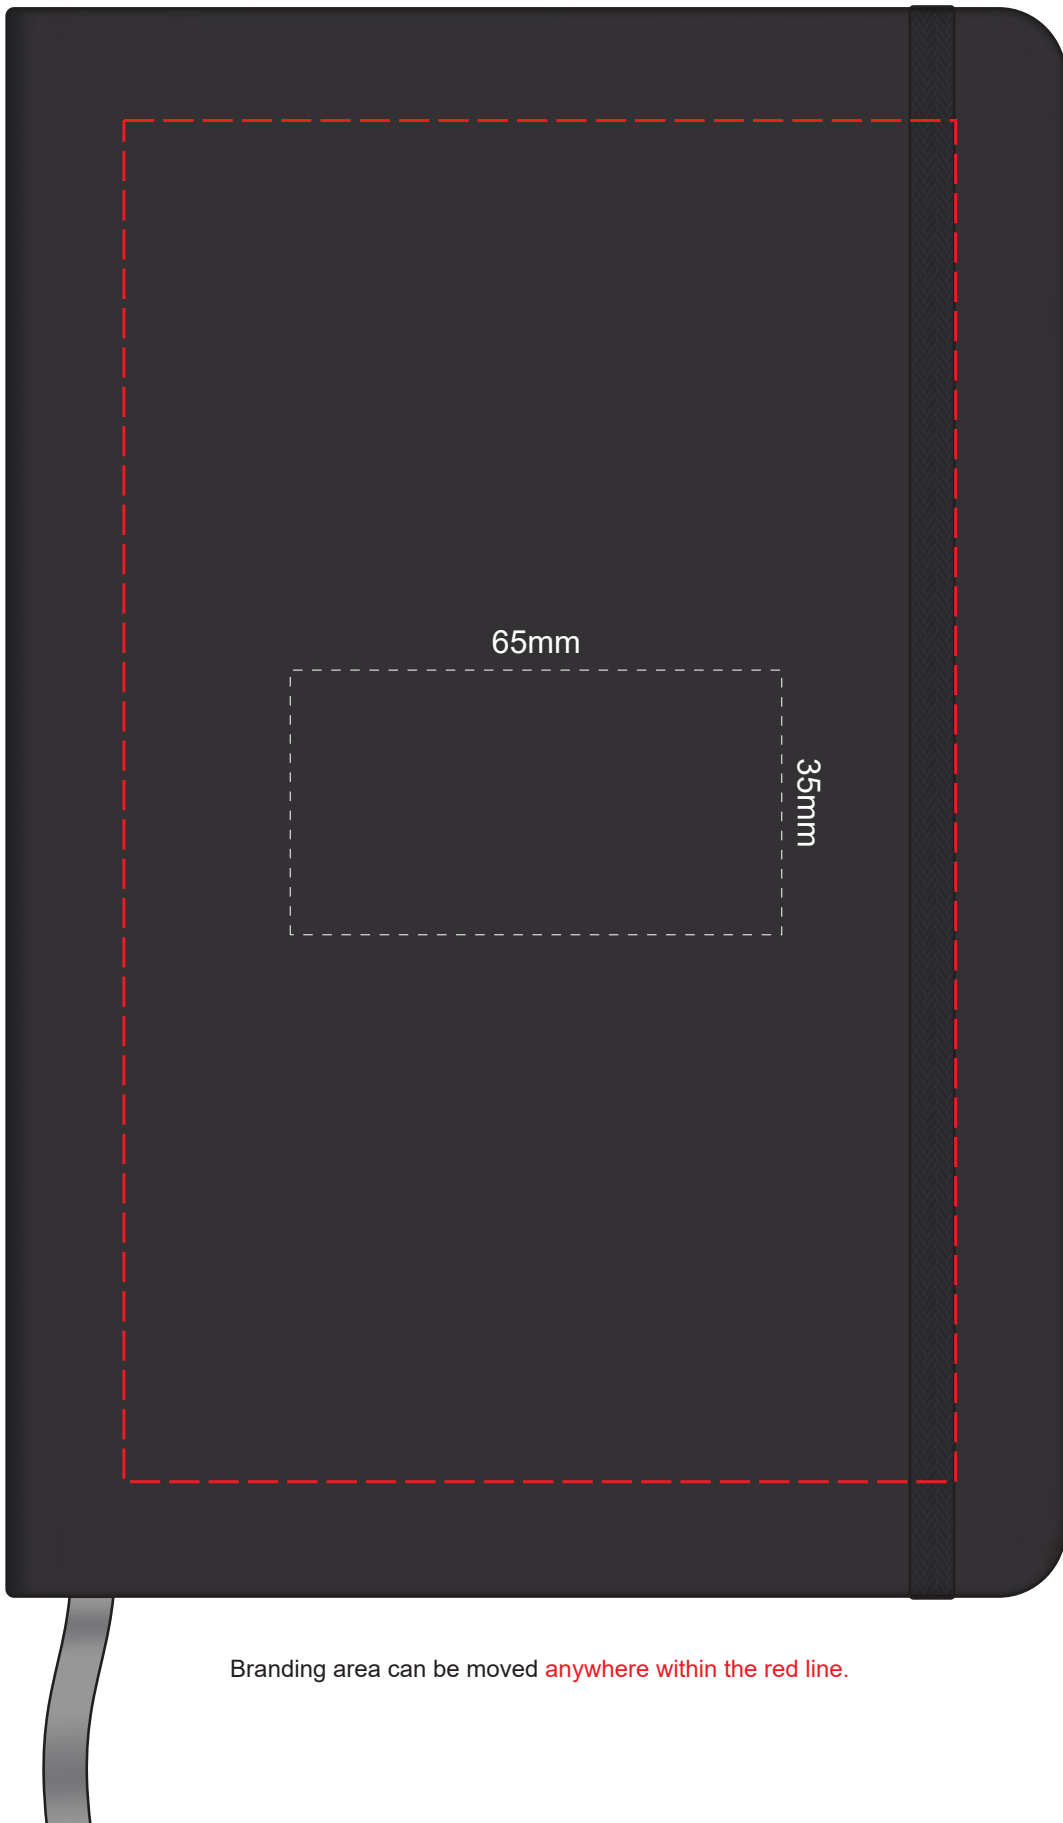

100% of Actual Size
Pad Print

Branding area can be moved **anywhere within the red line.**

100% of Actual Size
BACK Pad Print

Branding area can be moved **anywhere** within the red line.

100% of Actual Size
Pad Print

Branding area can be moved anywhere within the red line.

100% of Actual Size
BACK Pad Print

Branding area can be moved **anywhere** within the red line.

100% of Actual Size
Screen Print (one colour)

100% of Actual Size
BACK Screen Print (one colour)

100% of Actual Size
Direct Digital