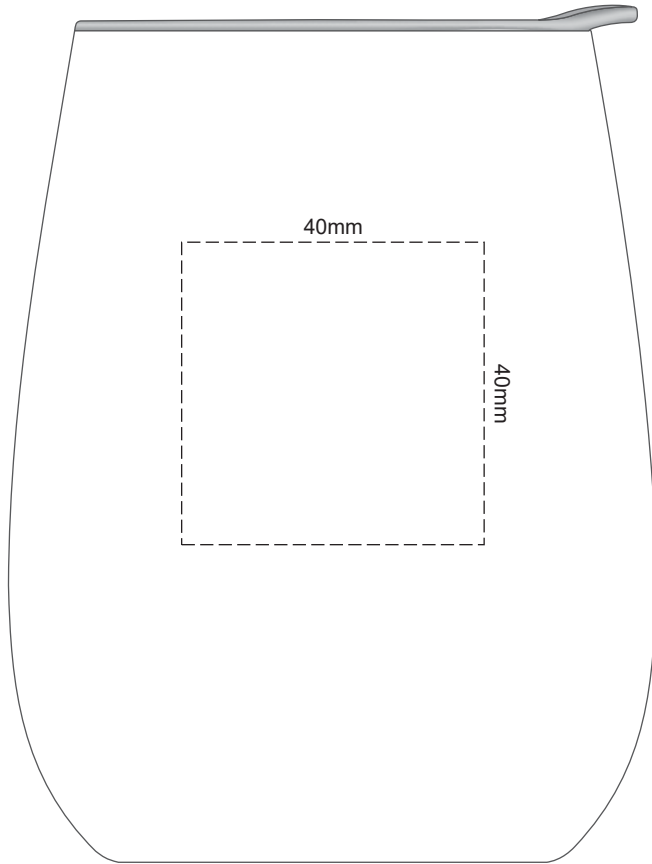

100% of Actual Size  
Pad Print

100% of Actual Size  
Engraving

Stainless Engraves to a  
Natural Etch

Please be aware that artwork will adhere to the shape of the product. Therefore, linear shapes that utilise the full print area may appear skewed from the side perspective due to the tapered nature of the product.

100% of Actual Size  
Pad Print

100% of Actual Size  
Engraving

Engraves to a  
Shiny Steel Finish

Please be aware that artwork will adhere to the shape of the product. Therefore, linear shapes that utilise the full print area may appear skewed from the side perspective due to the tapered nature of the product.