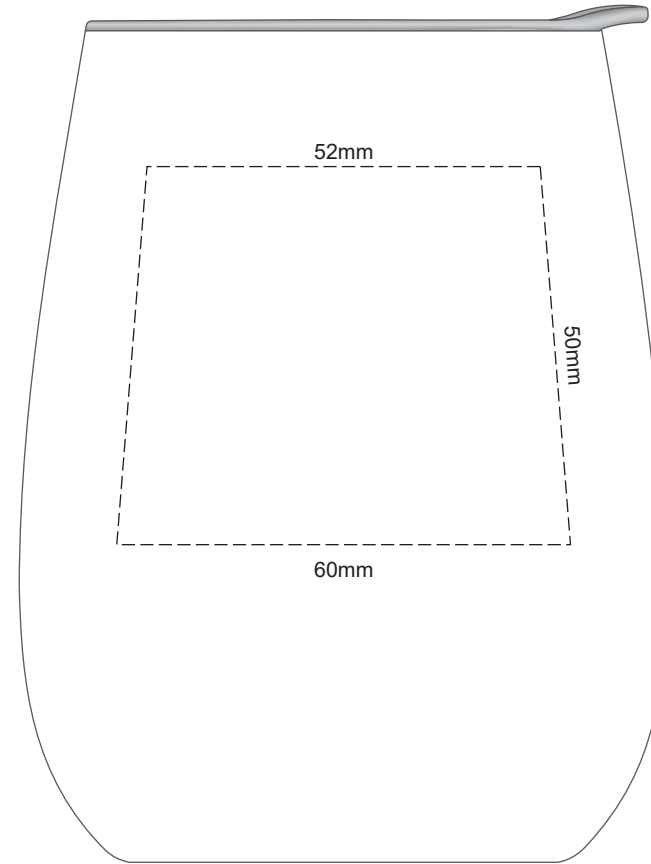

100% of Actual Size  
Pad Print

100% of Actual Size  
Engraving

Stainless Engraves to a  
Natural Etch

Please be aware that artwork will adhere to the shape of the product. Therefore, linear shapes that utilise the full print area may appear skewed from the side perspective due to the tapered nature of the product.

100% of Actual Size  
Pad Print

100% of Actual Size  
Engraving

Engraves to a  
Shiny Steel Finish

Please be aware that artwork will adhere to the shape of the product. Therefore, linear shapes that utilise the full print area may appear skewed from the side perspective due to the tapered nature of the product.