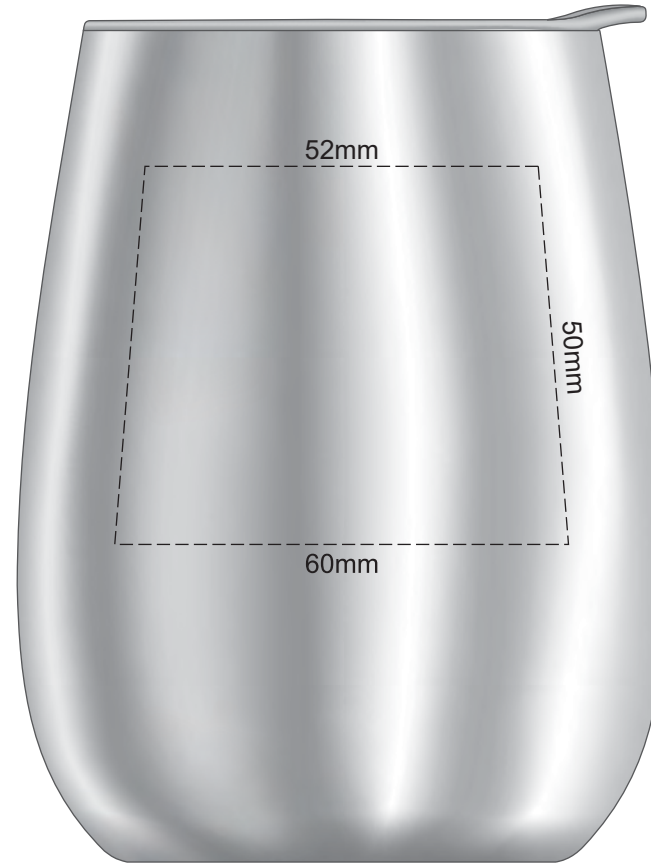

100% of Actual Size  
Pad Print

100% of Actual Size  
Engraving

Stainless Engraves to a  
Natural Etch

Please be aware that artwork will adhere to the shape of the product. Therefore, linear shapes that utilise the full print area may appear skewed from the side perspective due to the tapered nature of the product.

100% of Actual Size  
Pad Print

100% of Actual Size  
Engraving

Engraves to a  
Shiny Steel Finish

Please be aware that artwork will adhere to the shape of the product. Therefore, linear shapes that utilise the full print area may appear skewed from the side perspective due to the tapered nature of the product.