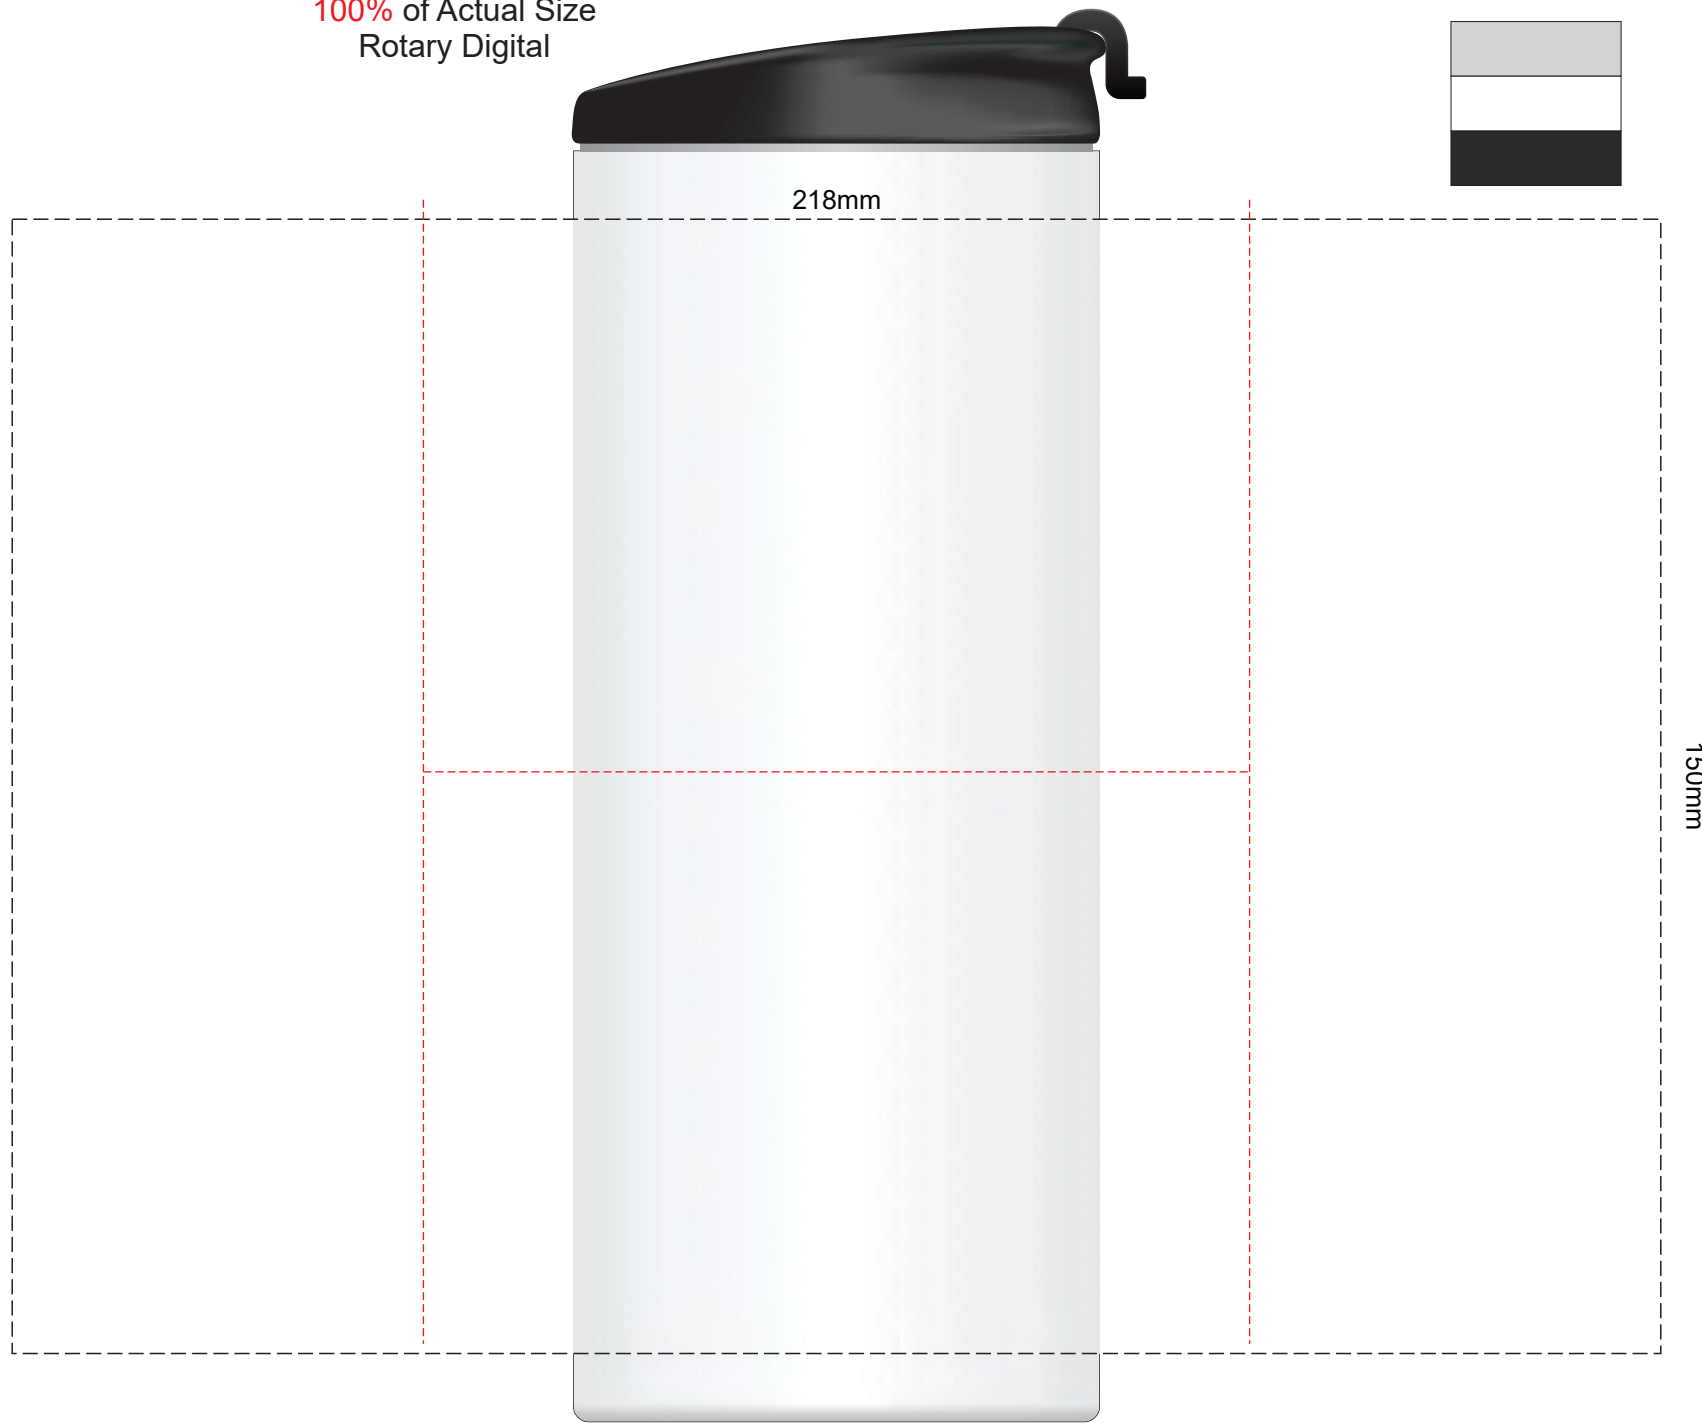

100% of Actual Size
Pad Print

100% of Actual Size
Screen Print (one colour)

205mm

130mm

**Screen Print
(One colour only)**

Red Line = Exact opposites of the product
(centre artwork to the red line)

100% of Actual Size
Engraving

-  Stainless Engraves to a Natural Etch
-  Engraves to a Shiny Steel Finish

100% of Actual Size
Rotary Digital

218mm

150mm

Red Line = Exact opposites of the product
(centre artwork to the red line)