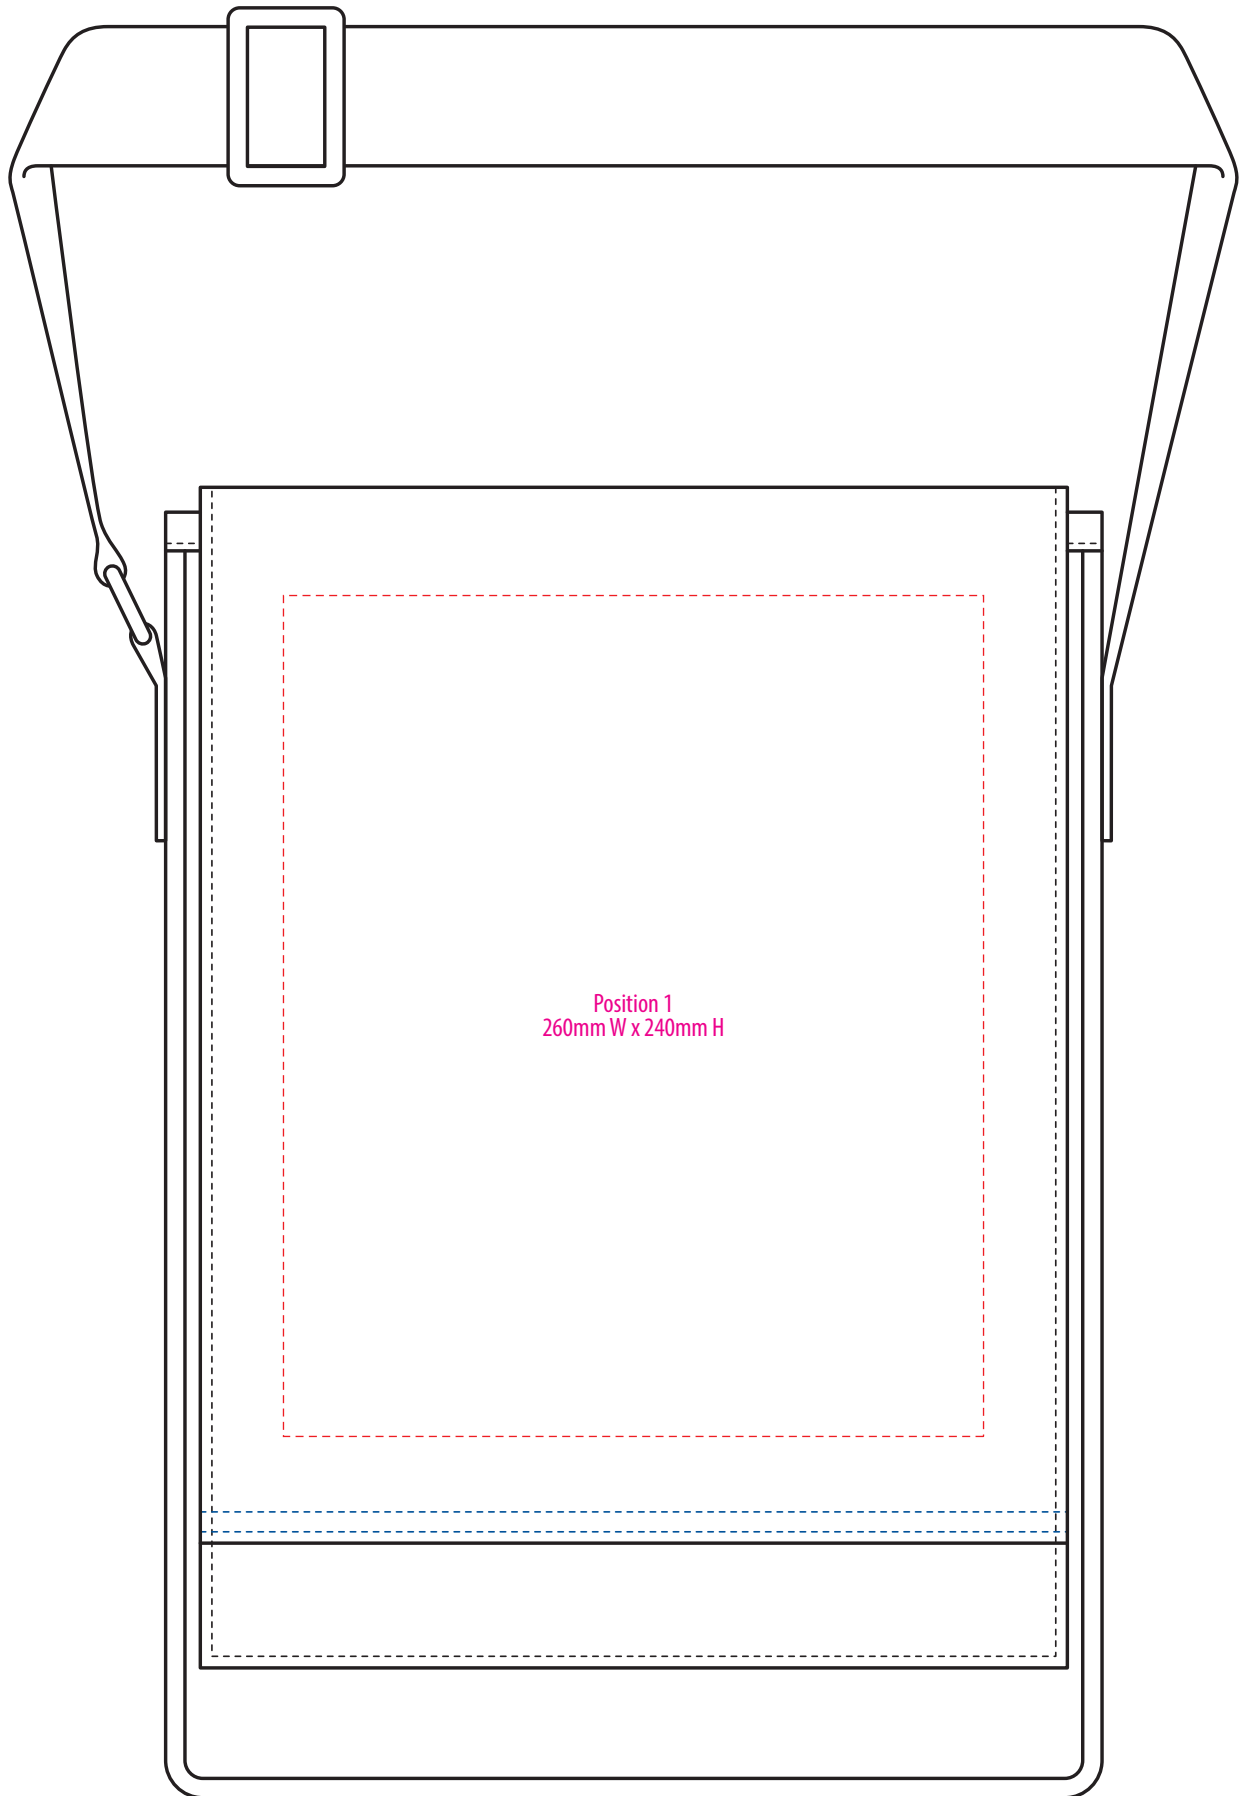

1136

FRONT

COLOUR

1136

FRONT

NOTE:

The maximum decoration area is a guide only and is greatly dependant on the logo shape.

EMBROIDERY / SUPASUB / SUPAETCH / SUPAFLEX

1136

Position 1
260mm W x 240mm H

FRONT

NOTE:

The maximum decoration area is a guide only and is greatly dependant on the logo shape.

SUPACOLOUR / SCREENPRINT