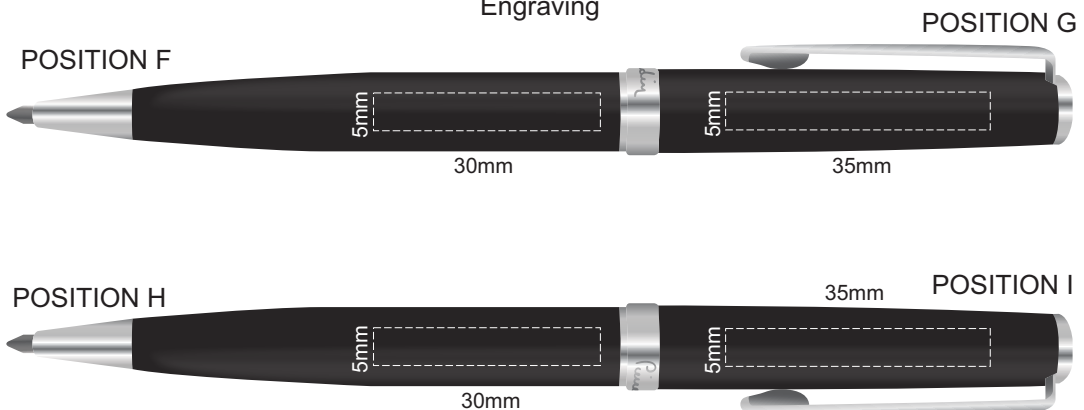

100% of Actual Size Engraving

Engraves to a Silver Natural Etch

100% of Actual Size Engraving

Engraves to a Silver mirror finish

100% of Actual Size Engraving

Engraves to a Silver mirror finish