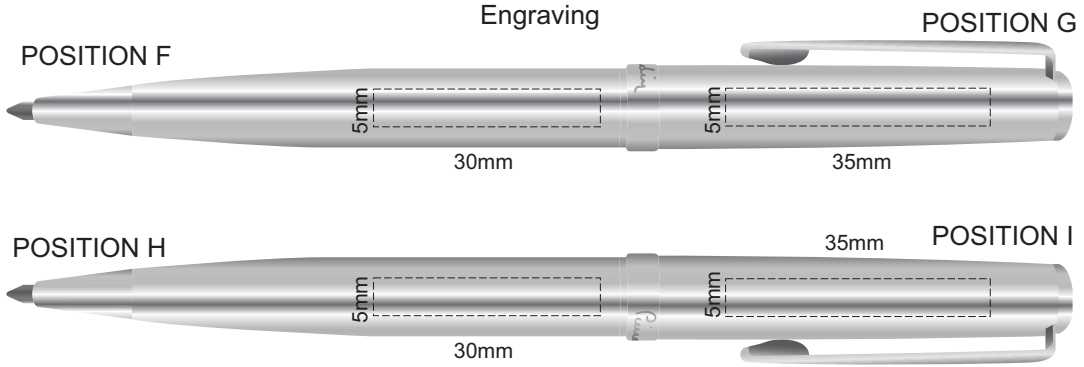

100% of Actual Size Engraving

Engraves to a Silver Natural Etch

100% of Actual Size Engraving

Engraves to a Silver mirror finish

100% of Actual Size Engraving

Engraves to a Silver mirror finish