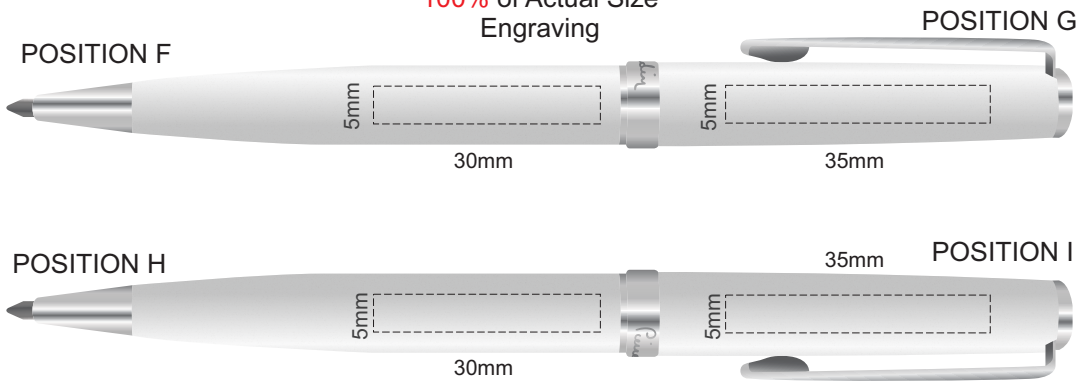

100% of Actual Size Engraving

Engraves to a Silver Natural Etch

100% of Actual Size Engraving

Engraves to a Silver mirror finish

100% of Actual Size Engraving

Engraves to a Silver mirror finish