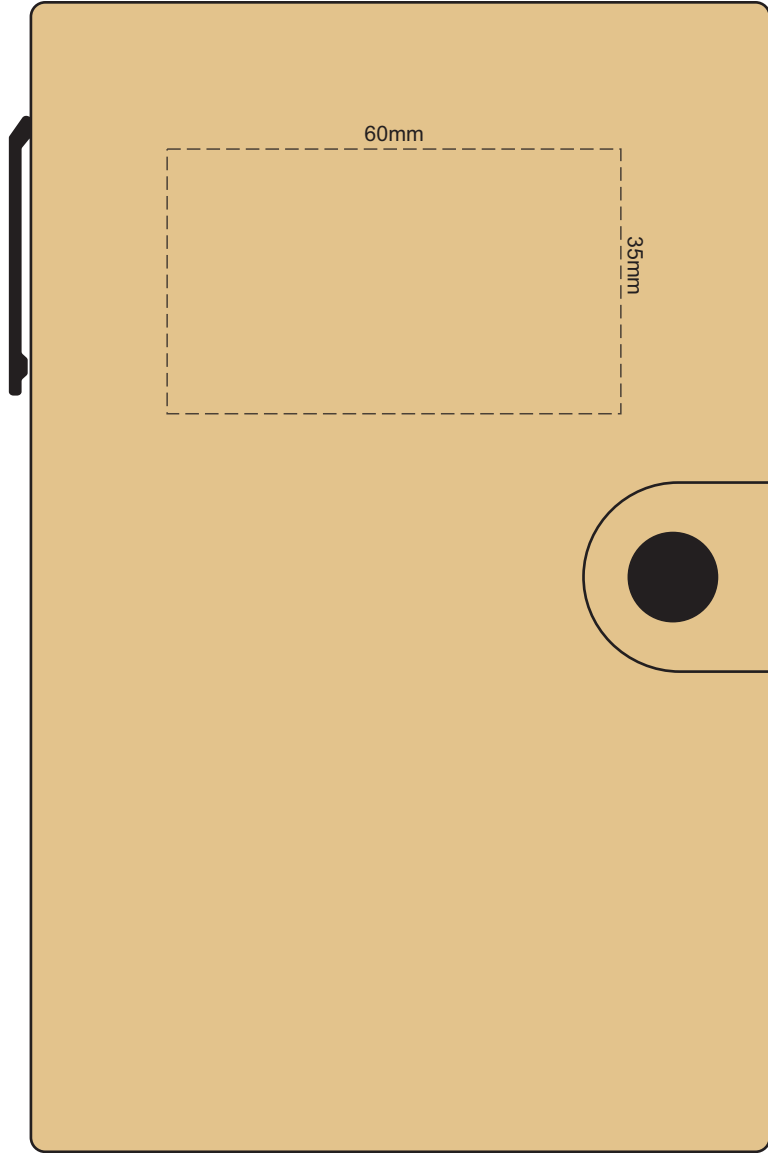

100% of Actual Size
Pad Print

Please note when pen is printed in position D,
print is not visible when in the notebook holder.