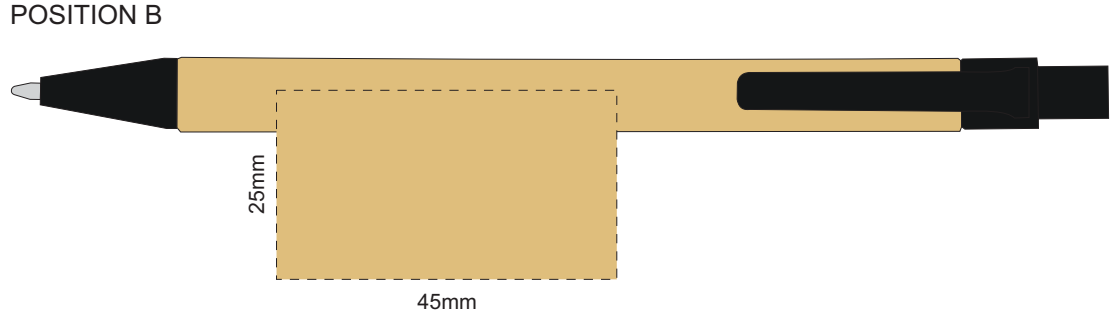

100% of Actual Size
Pad Print

Please note when pen is printed in position D,
print is not visible when in the notebook holder.