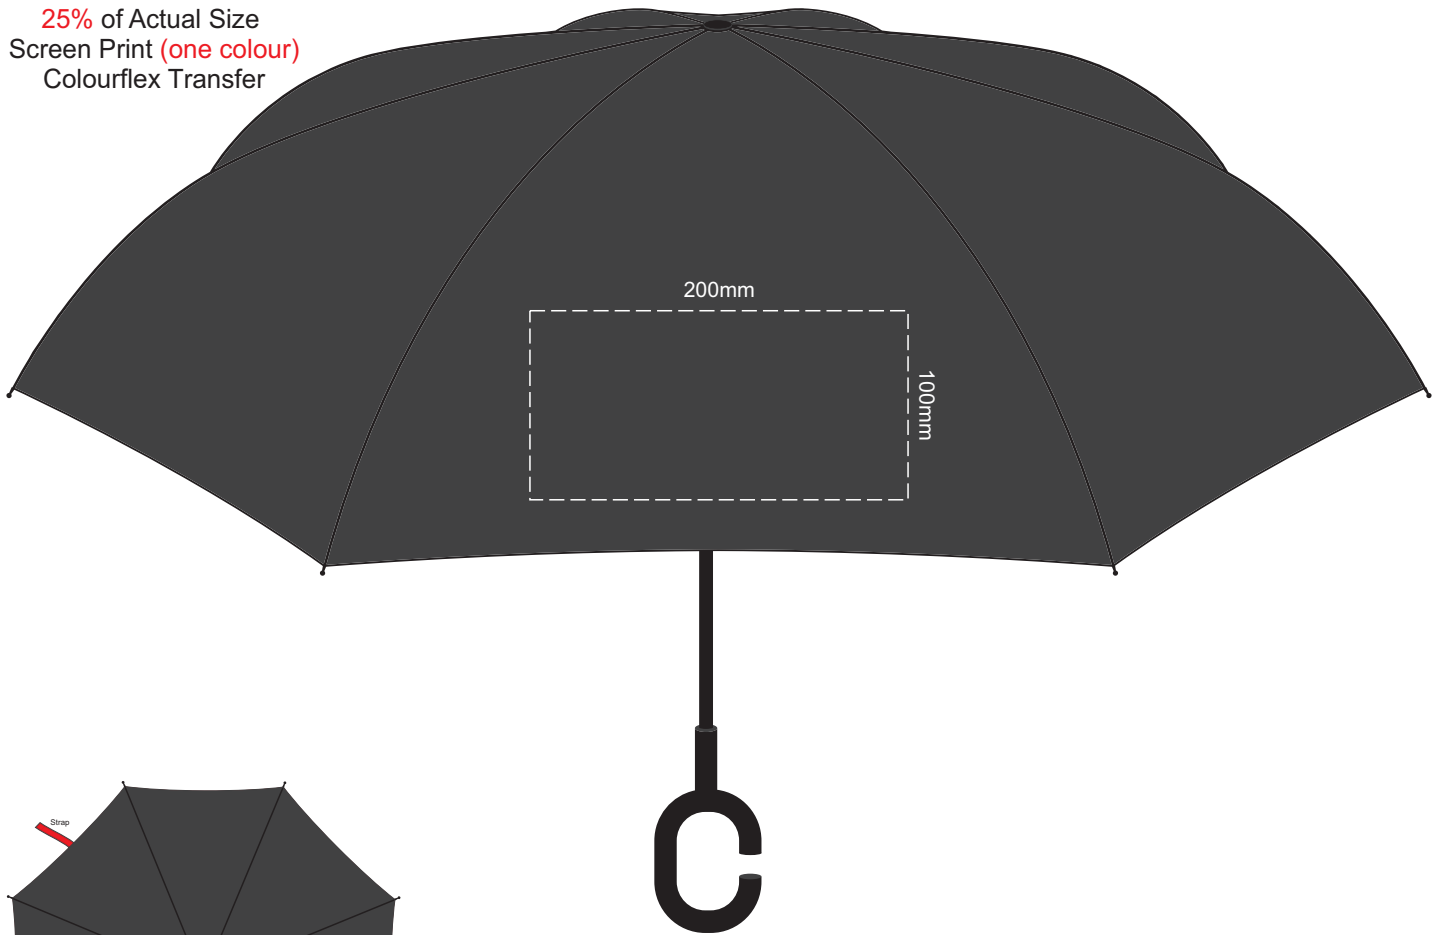

25% of Actual Size
Screen Print (one colour)
Colourflex Transfer

Top view at 5%
to indicate which
panel/s to be decorated.