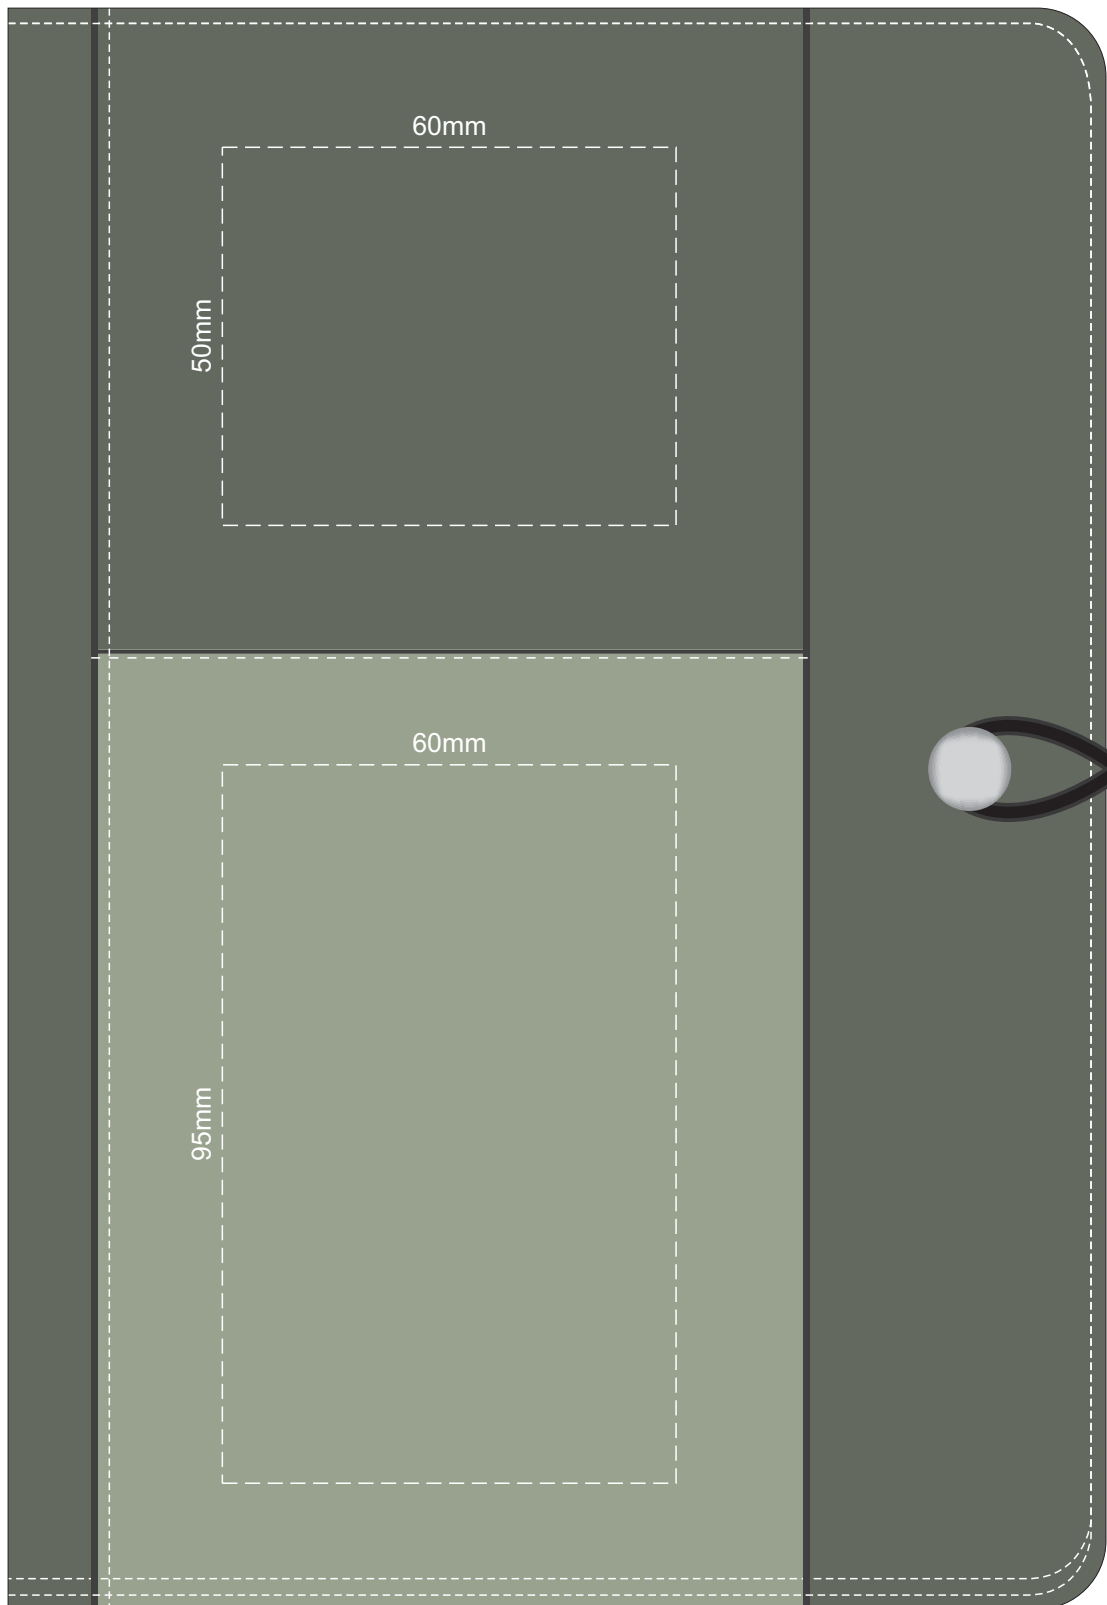

100% of Actual Size
Pad Print (one colour)

100% of Actual Size
Thermo Debossing

Thermo Deboss Finish

100% of Actual Size
Pad Print (one colour)

100% of Actual Size
Thermo Debossing