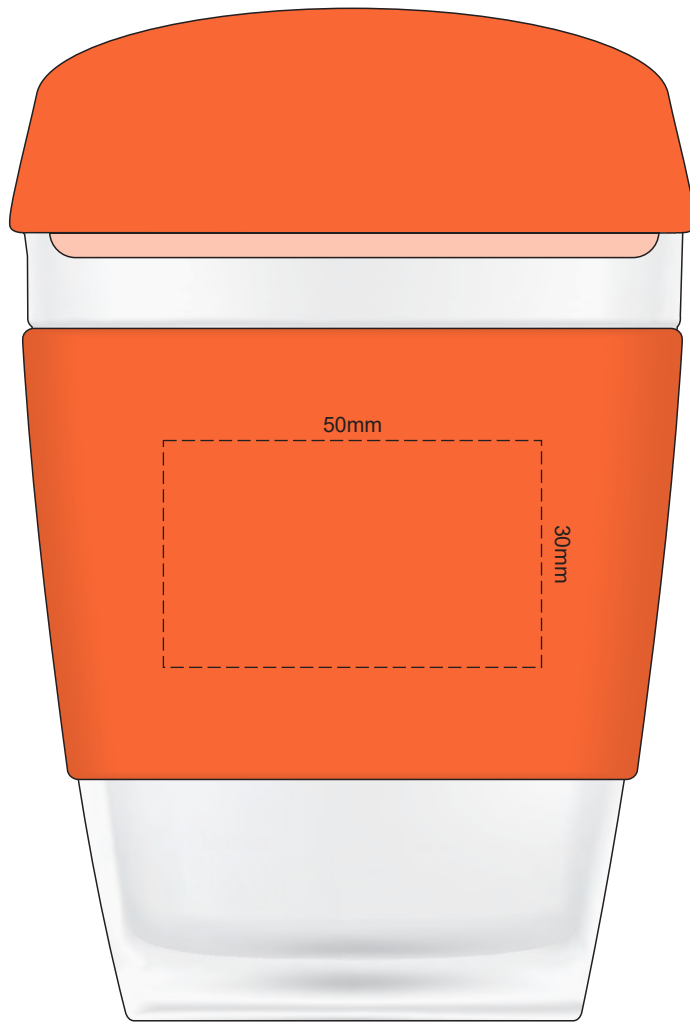

100% of Actual Size  
Pad Print

SIDE 1

SIDE 2

100% of Actual Size  
Silicone Digital Print

SIDE 1

SIDE 2

100% of Actual Size  
Debossed

SIDE 1

SIDE 2

Red Line = Exact opposites of the product  
(centre artwork to the red line)

The dimples on the inside of the band can show through in the printing causing a subtle pattern effect in the printing. Because of this we don't recommend printing block or reverse out artwork.

100% of Actual Size  
Pad Print (one colour)

100% of Actual Size  
Pad Print (one colour)