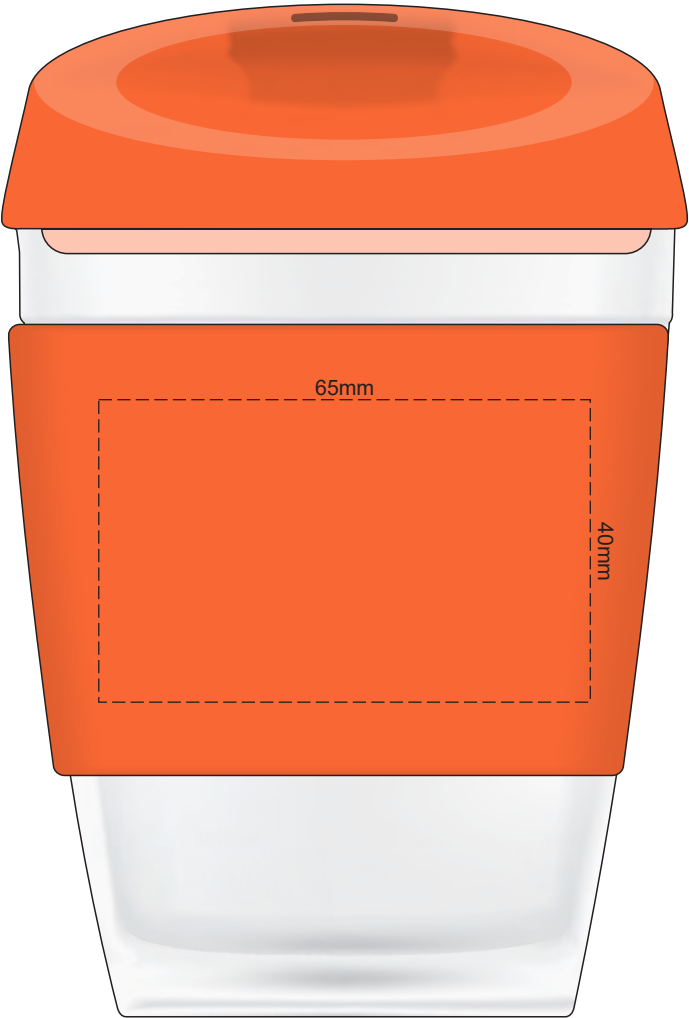

100% of Actual Size  
Pad Print

SIDE 1

SIDE 2

100% of Actual Size  
Silicone Digital Print

SIDE 1

SIDE 2

100% of Actual Size  
Debossed

SIDE 1

SIDE 2

Red Line = Exact opposites of the product  
(centre artwork to the red line)

The dimples on the inside of the band can show through in the printing causing a subtle pattern effect in the printing. Because of this we don't recommend printing block or reverse out artwork.

100% of Actual Size  
Pad Print (one colour)

100% of Actual Size  
Pad Print (one colour)