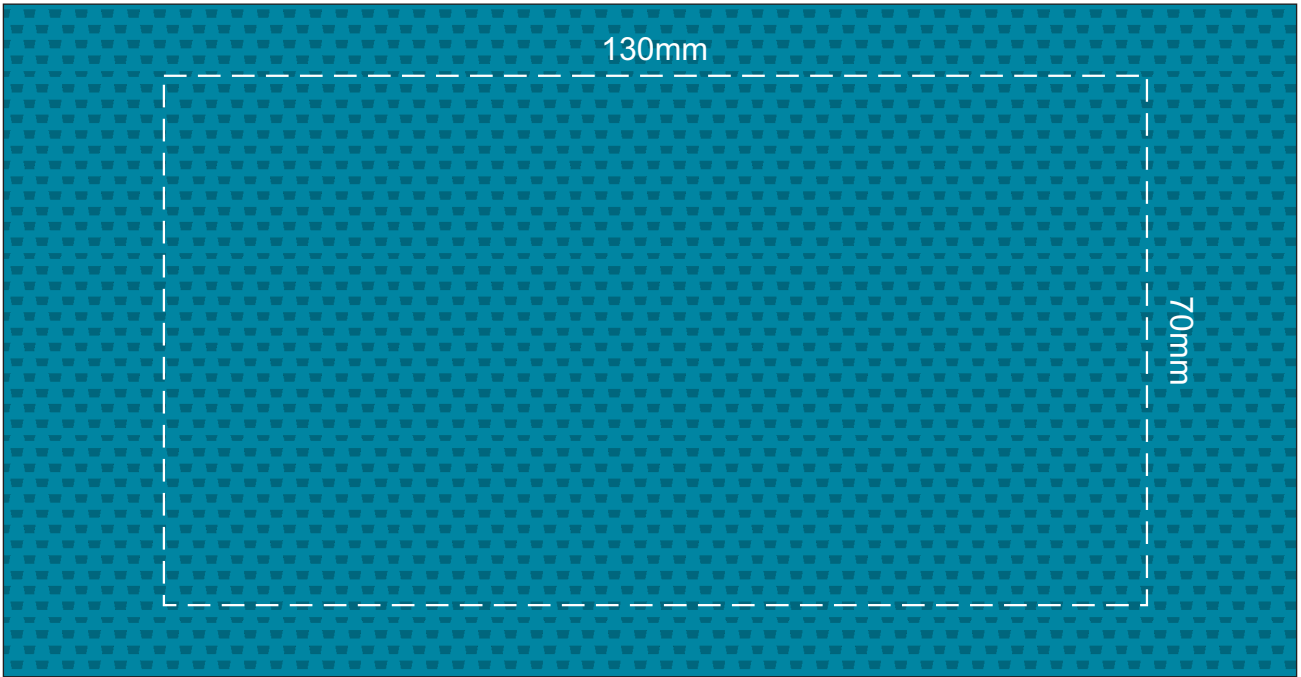

100% of Actual Size
Screen Print

25% of Actual Size
Screen Print

30% of Actual Size
Sublimation

800mm

300mm

SUBLIMATION TEMPLATE

Blue Line = The SIGNIFICANT PRINT AREA
(Keep all critical images & text within this box)
Black Line = Maximum print area
Pink Line = Bleed off to here