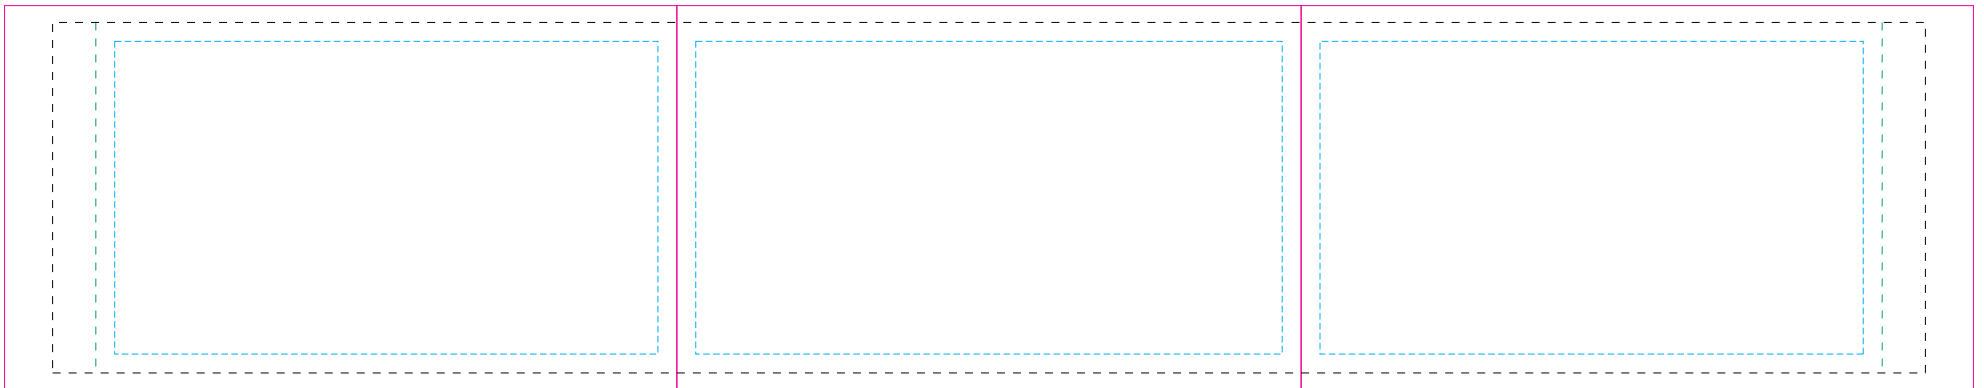

LEFT

FRONT & BACK

RIGHT

BOTTOM

White artwork will not print white.
White will be the natural colour of the product.

25% of Actual Size
Sublimation Template

FRONT & BACK

LEFT

BOTTOM

RIGHT

Blue Line = The SIGNIFICANT PRINT AREA
(Keep all critical images & text within this box)

Black Line = Maximum print area

Green Dotted line = Stitching

Pink Line = Bleed off to here