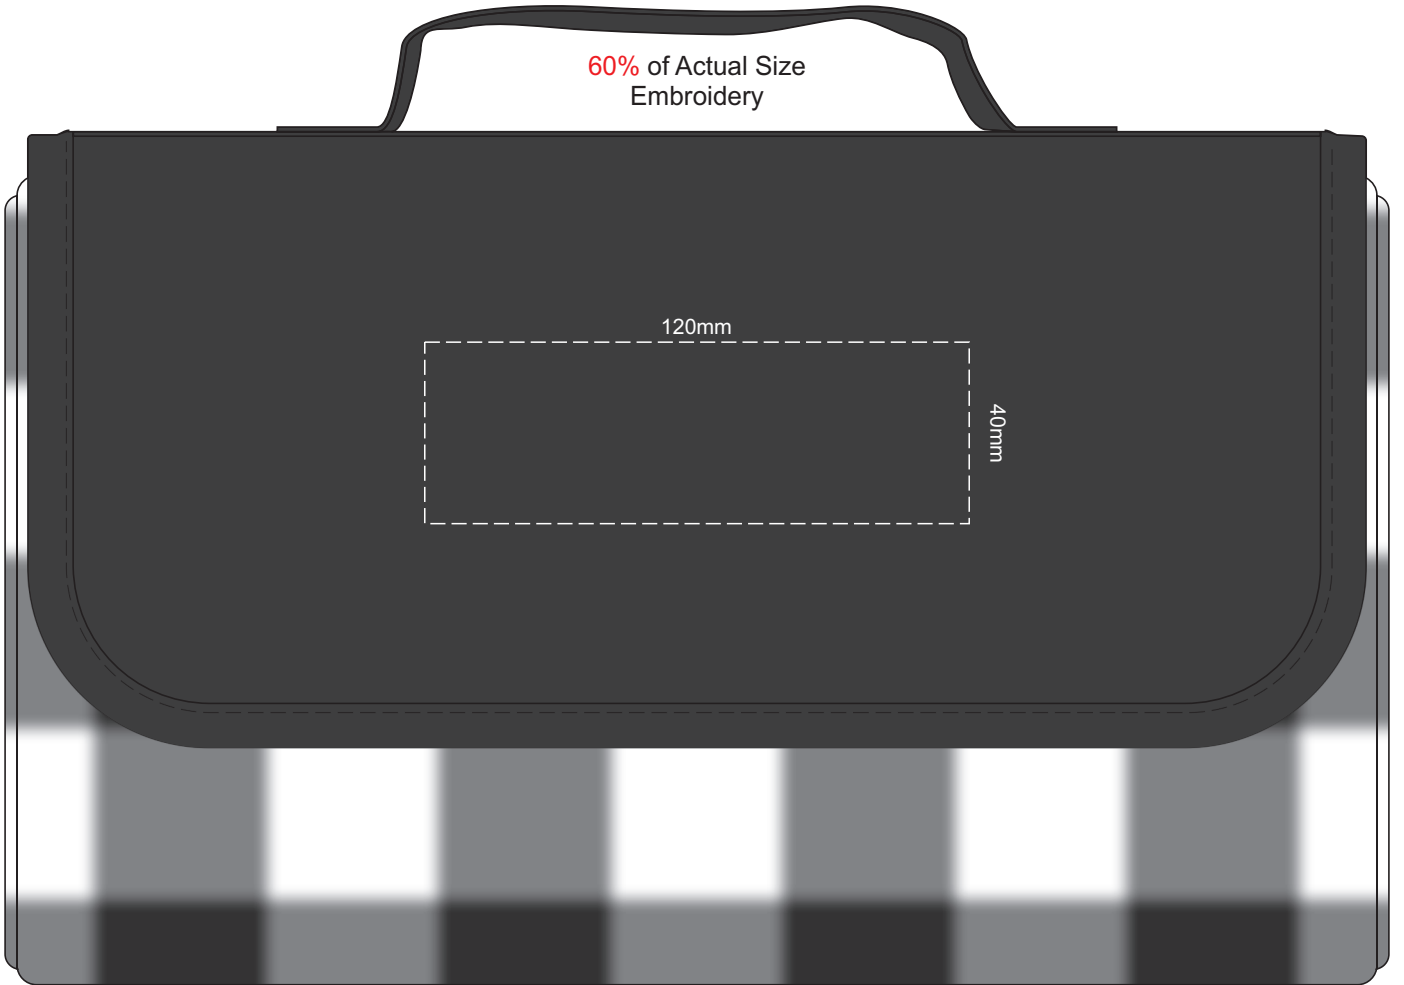

60% of Actual Size  
Colourflex Transfer

200mm

70mm

60% of Actual Size  
Colourflex Transfer

60% of Actual Size  
Embroidery

120mm

40mm

60% of Actual Size  
Embroidery

120mm

40mm