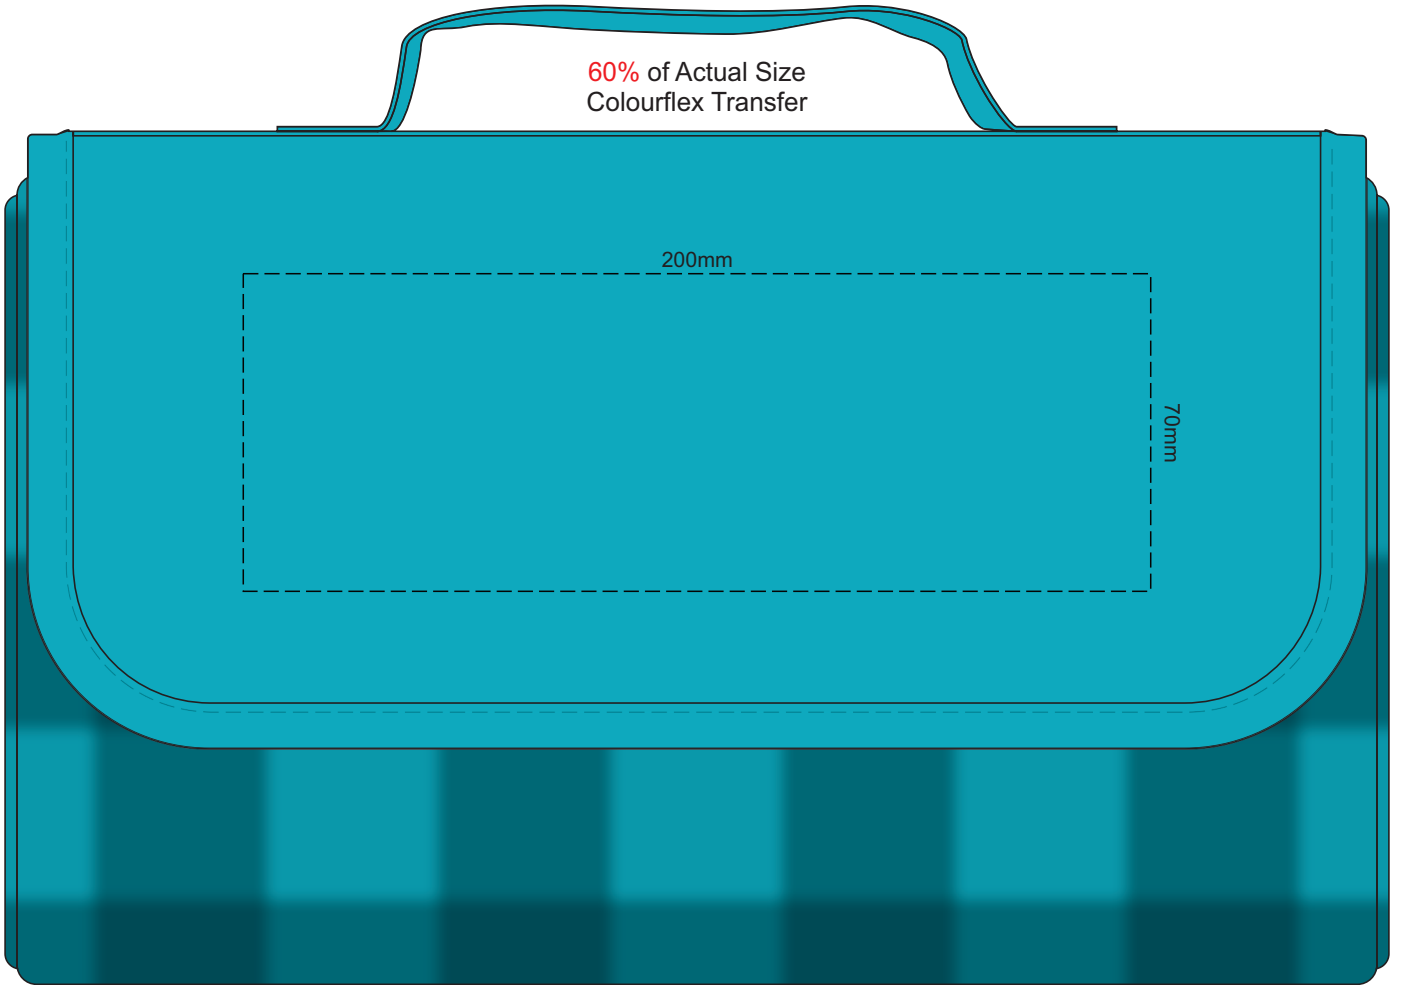

60% of Actual Size  
Colourflex Transfer

200mm

70mm

60% of Actual Size  
Colourflex Transfer

60% of Actual Size  
Embroidery

120mm

40mm

60% of Actual Size  
Embroidery

120mm

40mm