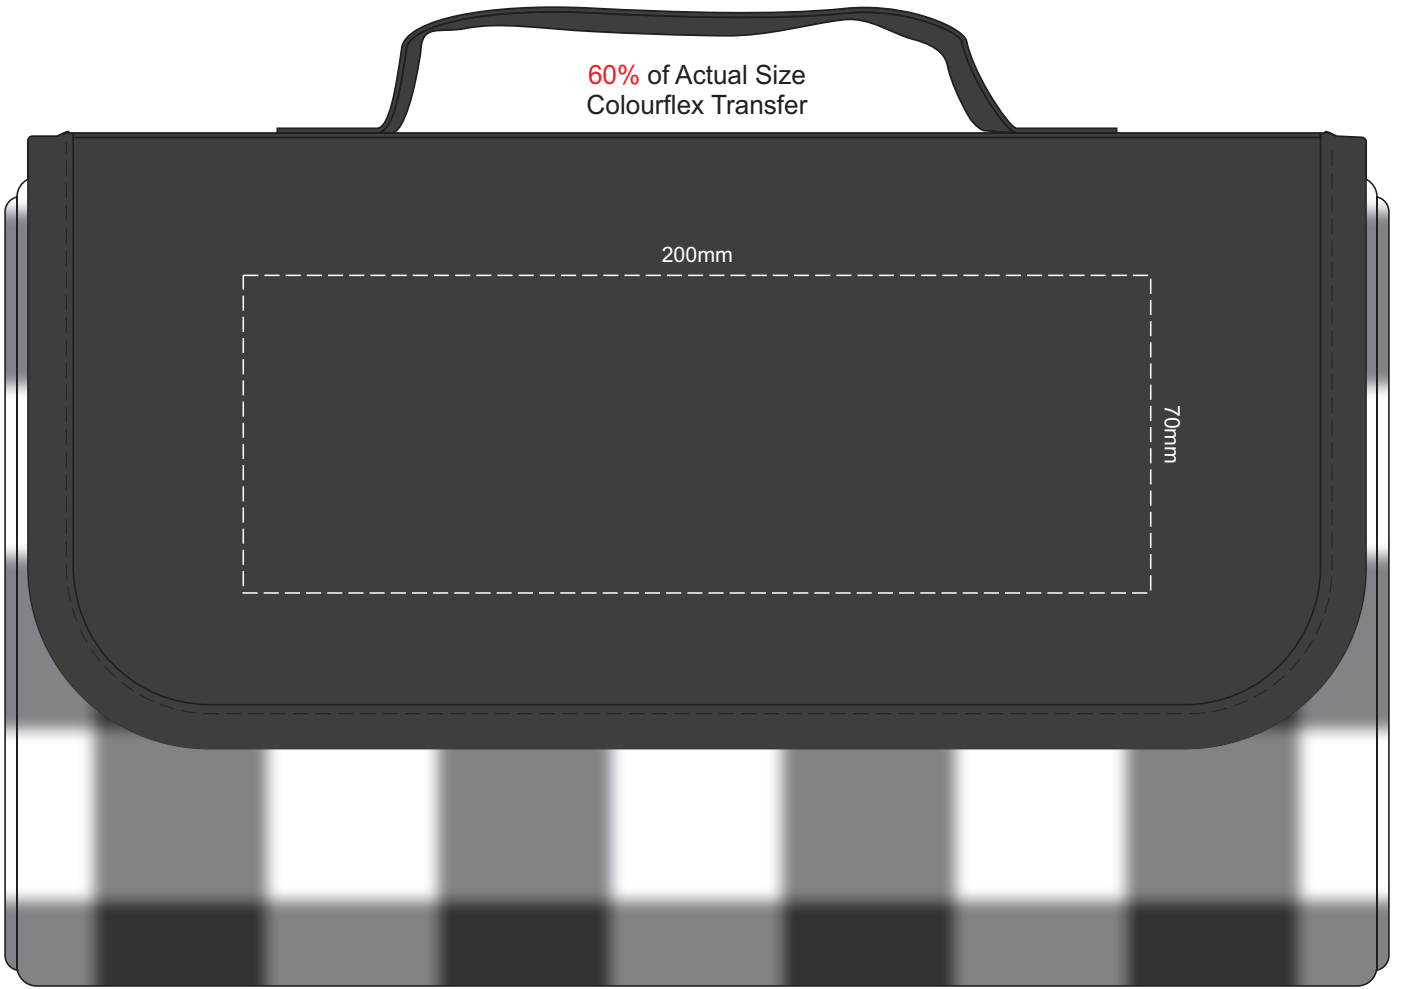

60% of Actual Size  
Colourflex Transfer

200mm

70mm

60% of Actual Size  
Colourflex Transfer

60% of Actual Size  
Embroidery

120mm

40mm

60% of Actual Size  
Embroidery

120mm

40mm