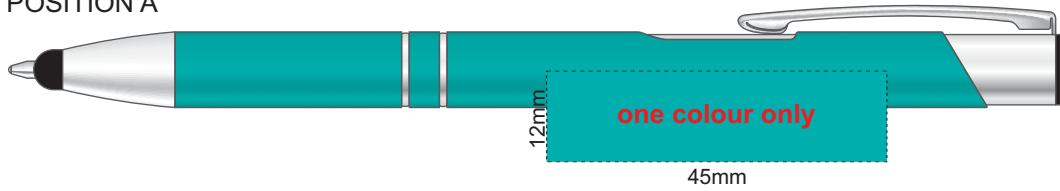

100% of Actual Size
Screen Print (One Colour)

POSITION A

100% of Actual Size
Pad Print

POSITION D

POSITION E

100% of Actual Size
Laser Engraving

POSITION D

POSITION E

Engraves to Oxidised White