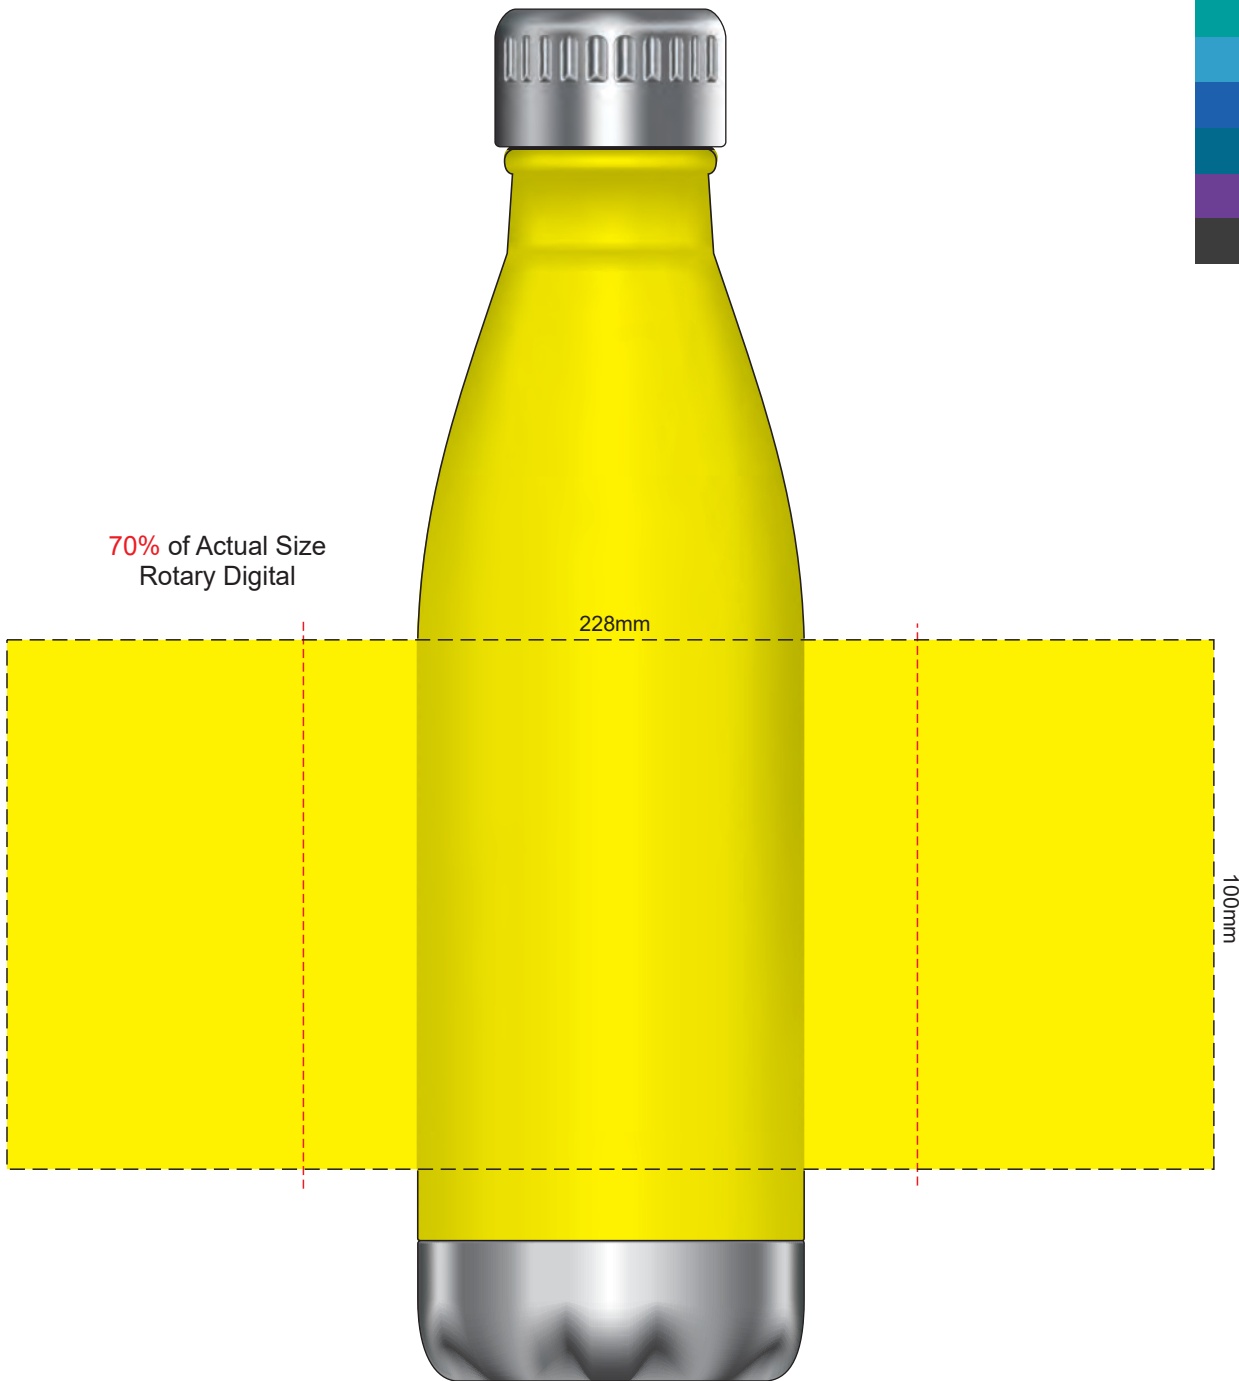

100% of Actual Size  
Pad Print

100% of Actual Size  
Screen Print

200mm

100mm

100% of Actual Size  
Laser Engraving

-  Silver Engraves to a Natural Etch
-  Colours Engraves to a Shiny Steel Finish

70% of Actual Size  
Rotary Digital

228mm

100mm

Red Line = Exact opposites of the product  
(centre artwork to the red line)

60% of Actual Size  
Pad Print (one colour)

Branding area can be moved anywhere within the red line.