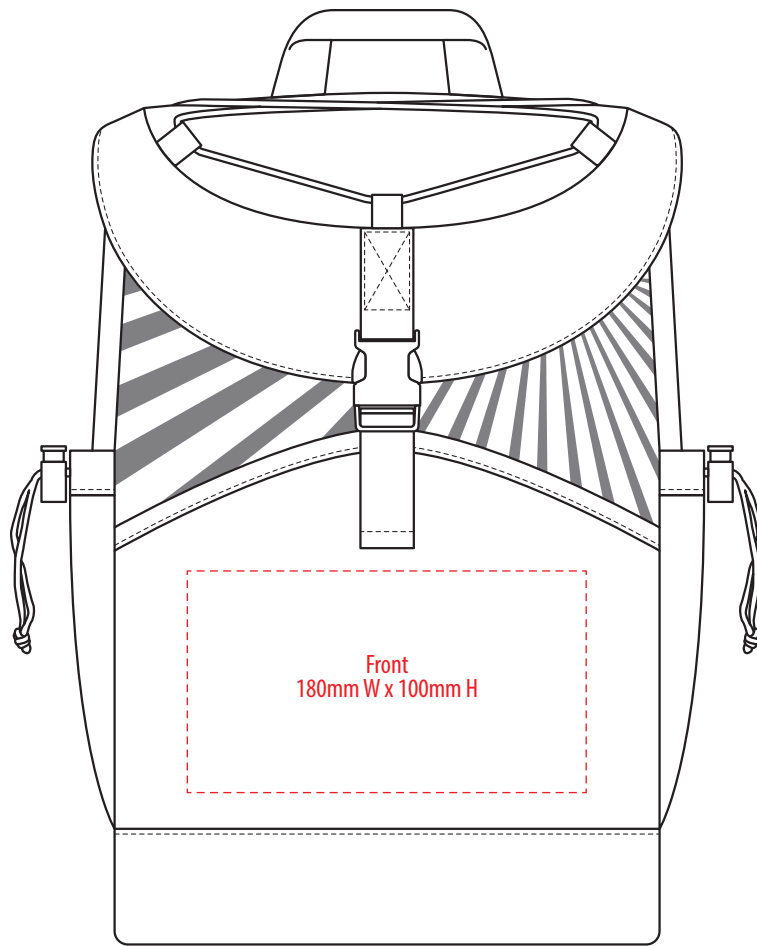

1107

FRONT

RIGHT SIDE

LEFT SIDE

-----  
COLOUR

FRONT

RIGHT SIDE

LEFT SIDE

**NOTE:**

The maximum decoration area is a guide only and is greatly dependant on the logo shape.

-----  
EMBROIDERY / SUPASUB / SUPAETCH / SUPAFLEX

FRONT

RIGHT SIDE

LEFT SIDE

**NOTE:**

The maximum decoration area is a guide only and is greatly dependant on the logo shape.