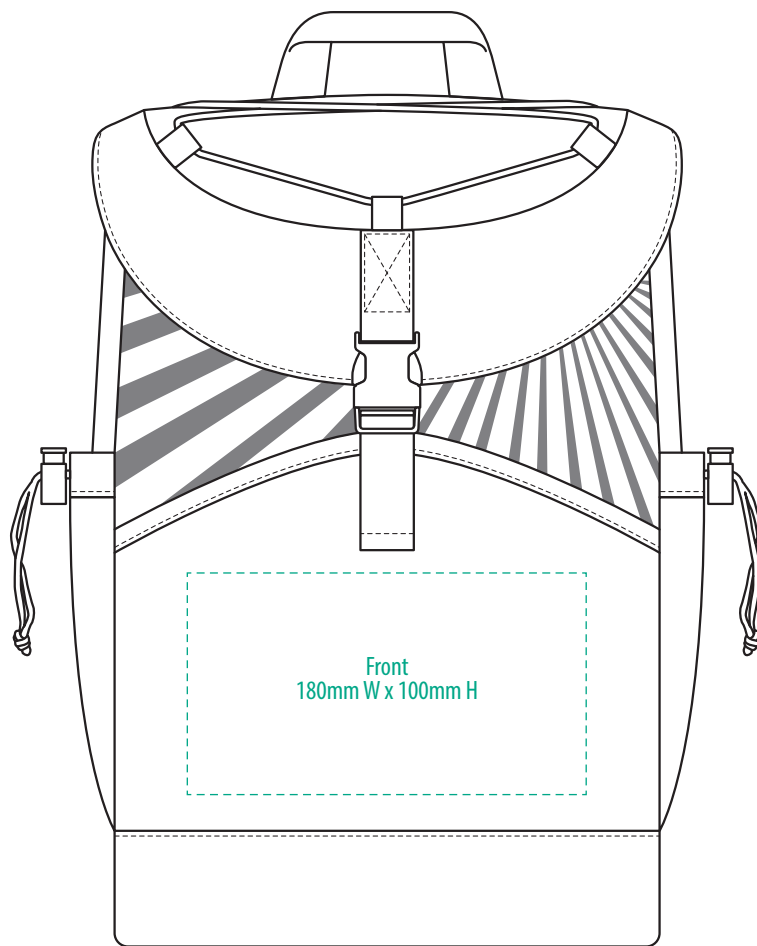

**NOTE:**

The maximum decoration area is a guide only and is greatly dependant on the logo shape.

-----  
EMBROIDERY / SUPASUB / SUPAETCH / SUPAFLEX

FRONT

RIGHT SIDE

LEFT SIDE

**NOTE:**

The maximum decoration area is a guide only and is greatly dependant on the logo shape.

1107

FRONT

**NOTE:**

The maximum decoration area is a guide only and is greatly dependant on the logo shape.

-----  
SCREENPRINT