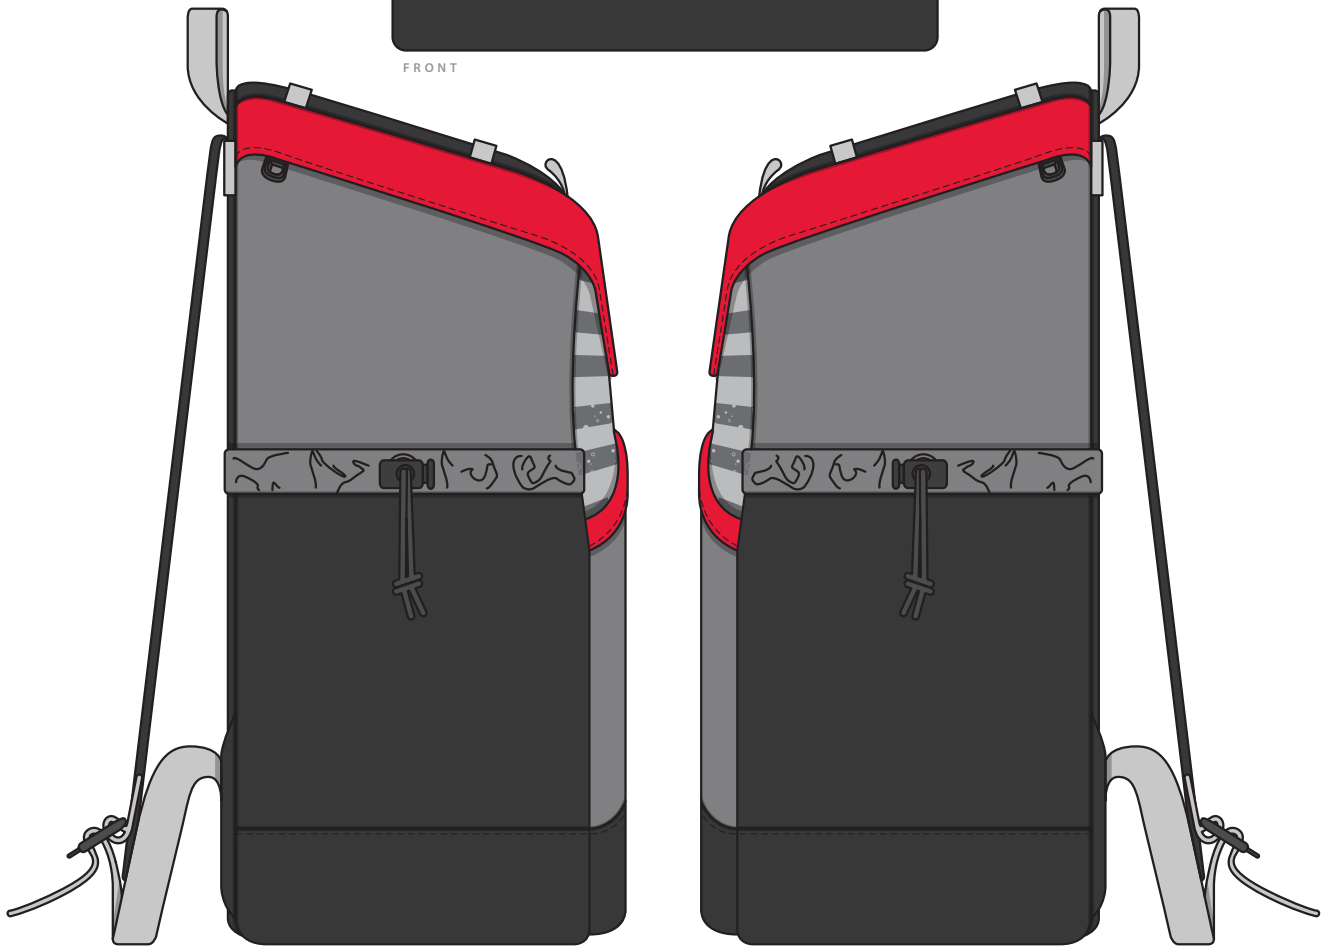

1107

FRONT

RIGHT SIDE

LEFT SIDE

-----  
COLOUR

FRONT

RIGHT SIDE

LEFT SIDE

**NOTE:**

The maximum decoration area is a guide only and is greatly dependant on the logo shape.

-----  
EMBROIDERY / SUPASUB / SUPAETCH / SUPAFLEX

FRONT

RIGHT SIDE

LEFT SIDE

**NOTE:**

The maximum decoration area is a guide only and is greatly dependant on the logo shape.

1107

FRONT

**NOTE:**

The maximum decoration area is a guide only and is greatly dependant on the logo shape.

-----  
SCREENPRINT