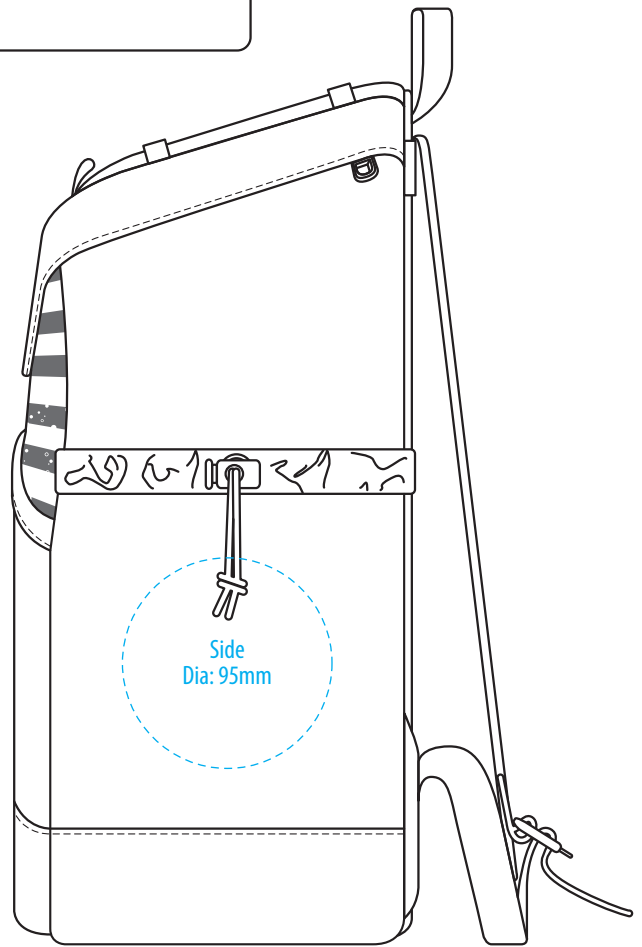

1107

FRONT

RIGHT SIDE

LEFT SIDE

-----  
COLOUR

FRONT

RIGHT SIDE

LEFT SIDE

**NOTE:**

The maximum decoration area is a guide only and is greatly dependant on the logo shape.

-----  
EMBROIDERY / SUPASUB / SUPAETCH / SUPAFLEX

FRONT

RIGHT SIDE

LEFT SIDE

**NOTE:**

The maximum decoration area is a guide only and is greatly dependant on the logo shape.