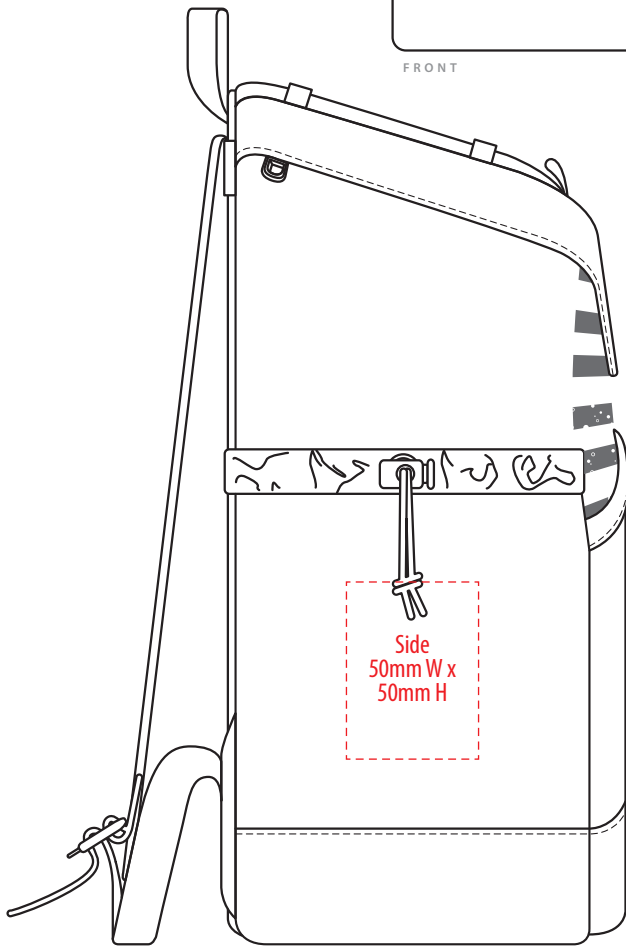

1107

FRONT

RIGHT SIDE

LEFT SIDE

-----  
COLOUR

FRONT

RIGHT SIDE

LEFT SIDE

**NOTE:**

The maximum decoration area is a guide only and is greatly dependant on the logo shape.

-----  
EMBROIDERY / SUPASUB / SUPAETCH / SUPAFLEX

FRONT

RIGHT SIDE

LEFT SIDE

**NOTE:**

The maximum decoration area is a guide only and is greatly dependant on the logo shape.

1107

FRONT

**NOTE:**

The maximum decoration area is a guide only and is greatly dependant on the logo shape.

-----  
SCREENPRINT