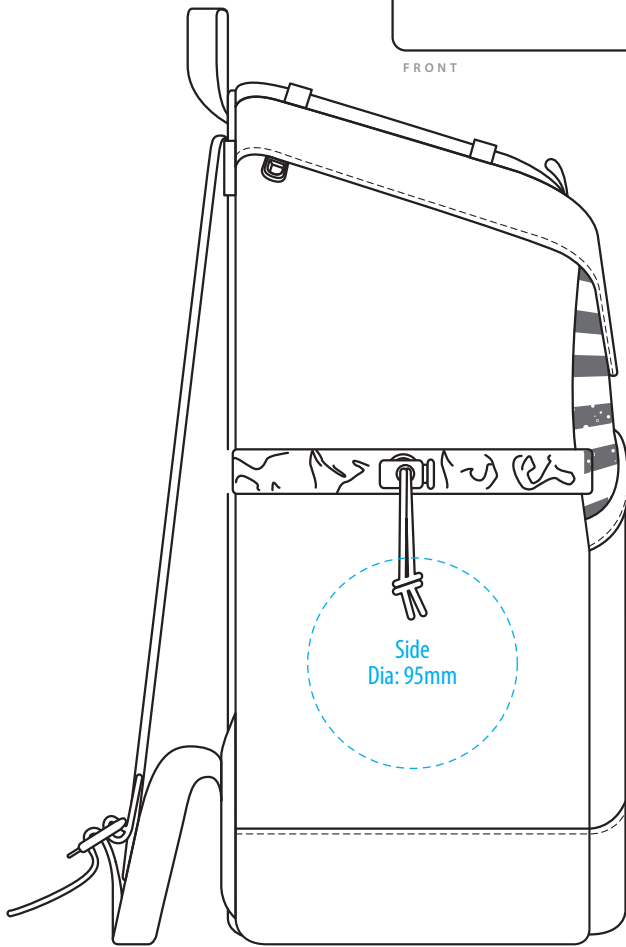

1107

FRONT

RIGHT SIDE

LEFT SIDE

-----  
COLOUR

FRONT

RIGHT SIDE

LEFT SIDE

**NOTE:**

The maximum decoration area is a guide only and is greatly dependant on the logo shape.

-----  
EMBROIDERY / SUPASUB / SUPAETCH / SUPAFLEX

FRONT

RIGHT SIDE

LEFT SIDE

**NOTE:**

The maximum decoration area is a guide only and is greatly dependant on the logo shape.