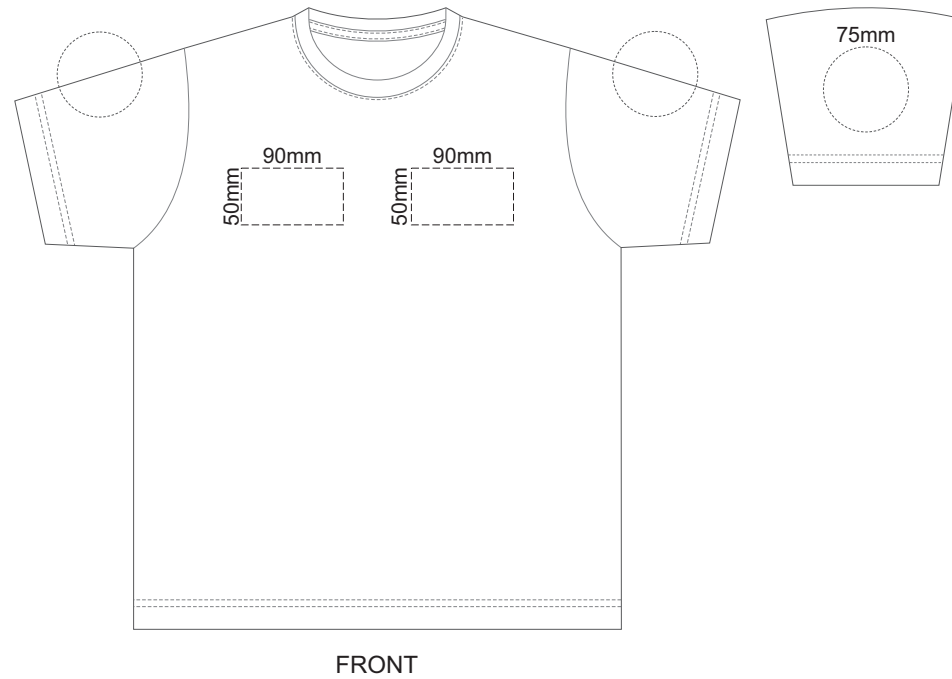

15% of Actual Size
Screen Print (3 col max)
Embroidery