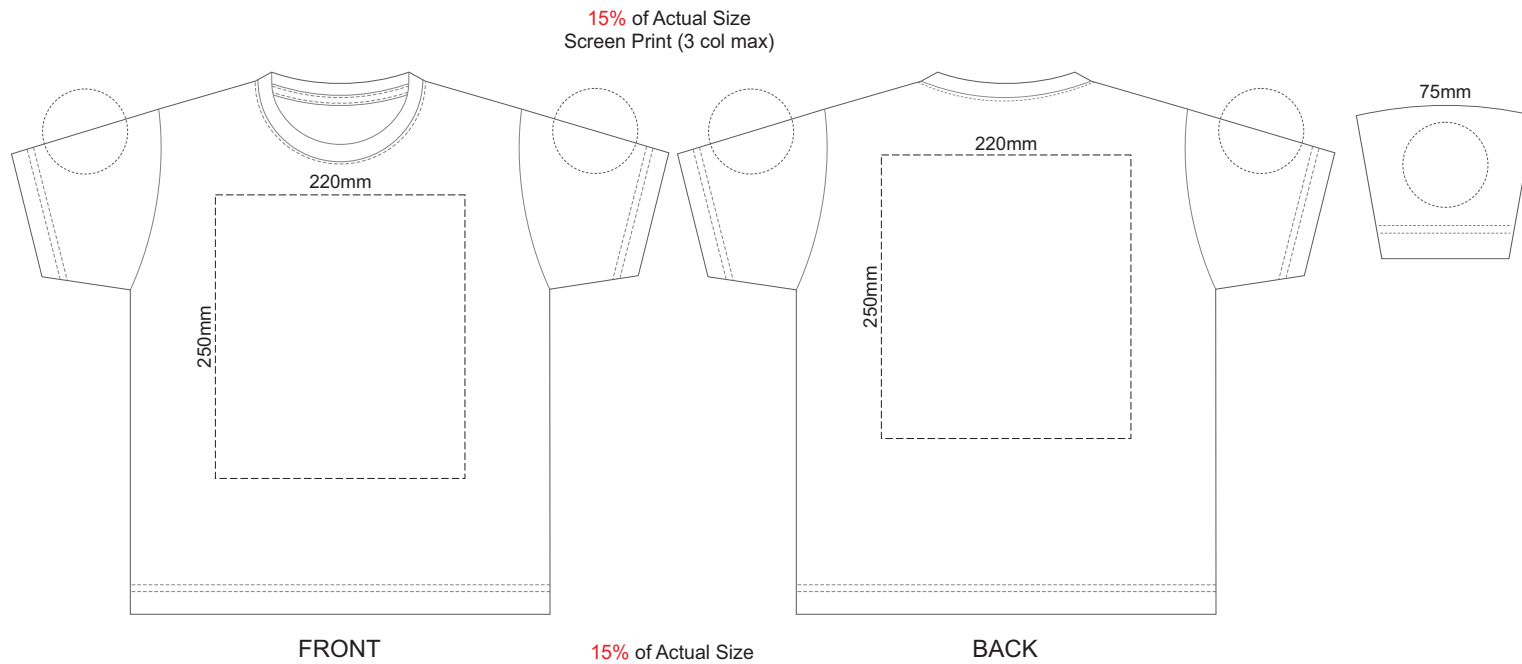

KIDS' SIZE 6