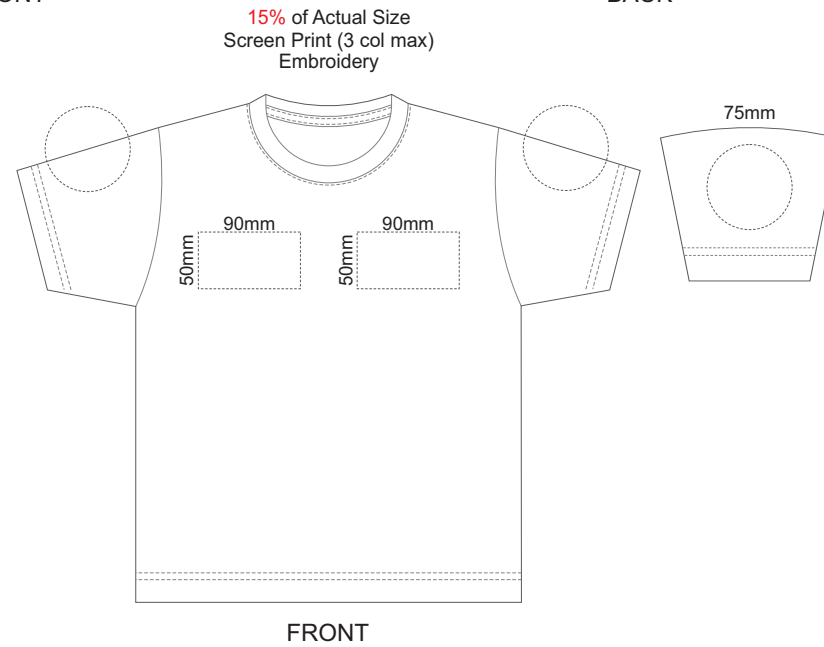

KIDS' SIZE 4