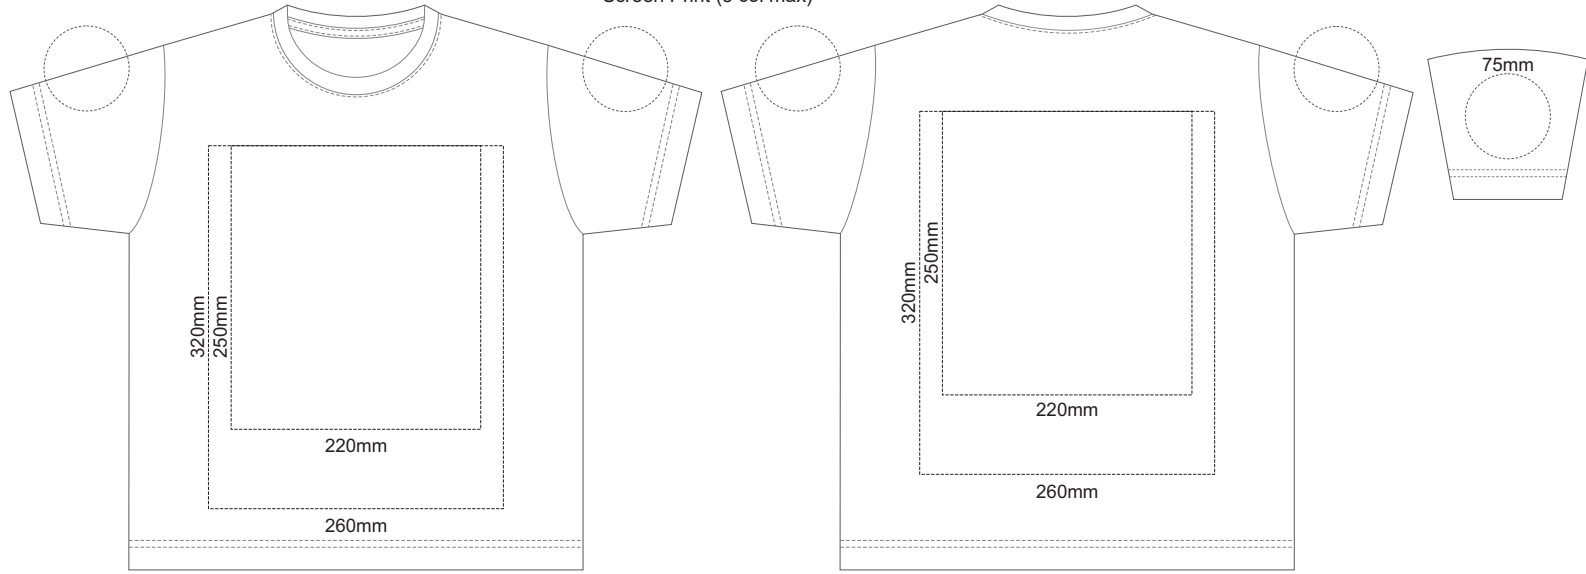

BACK

15% of Actual Size
Screen Print (3 col max)

FRONT