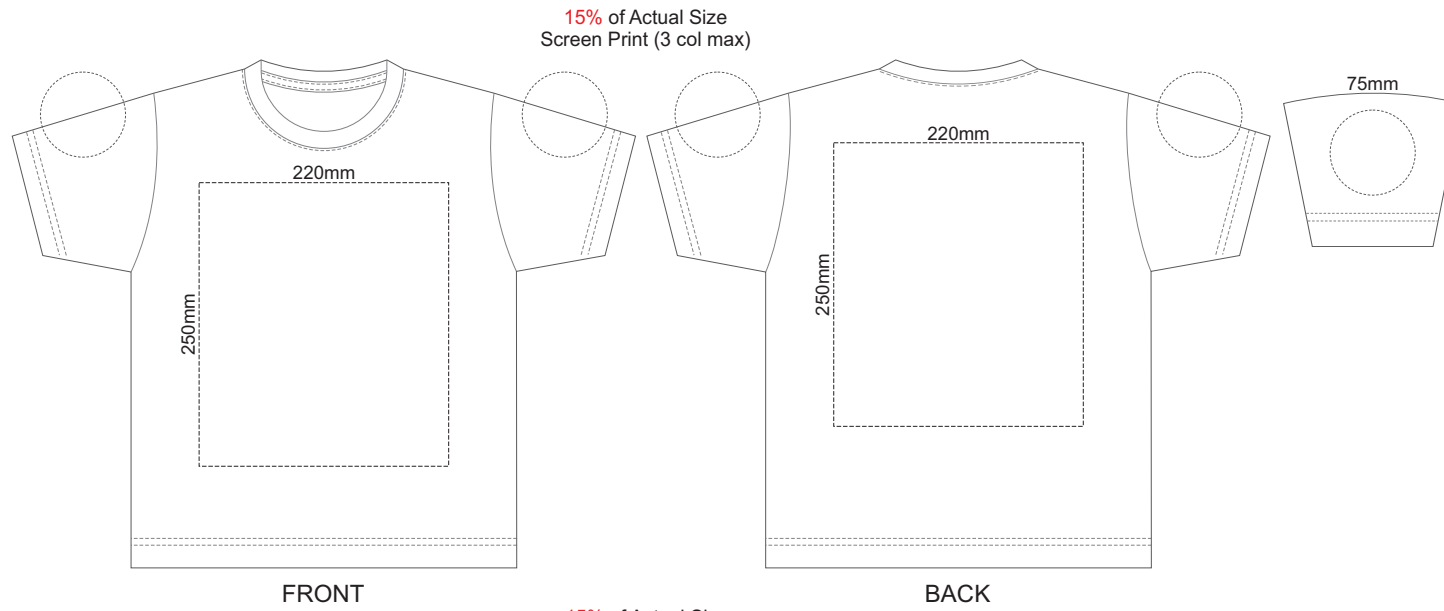

KIDS' SIZE 4