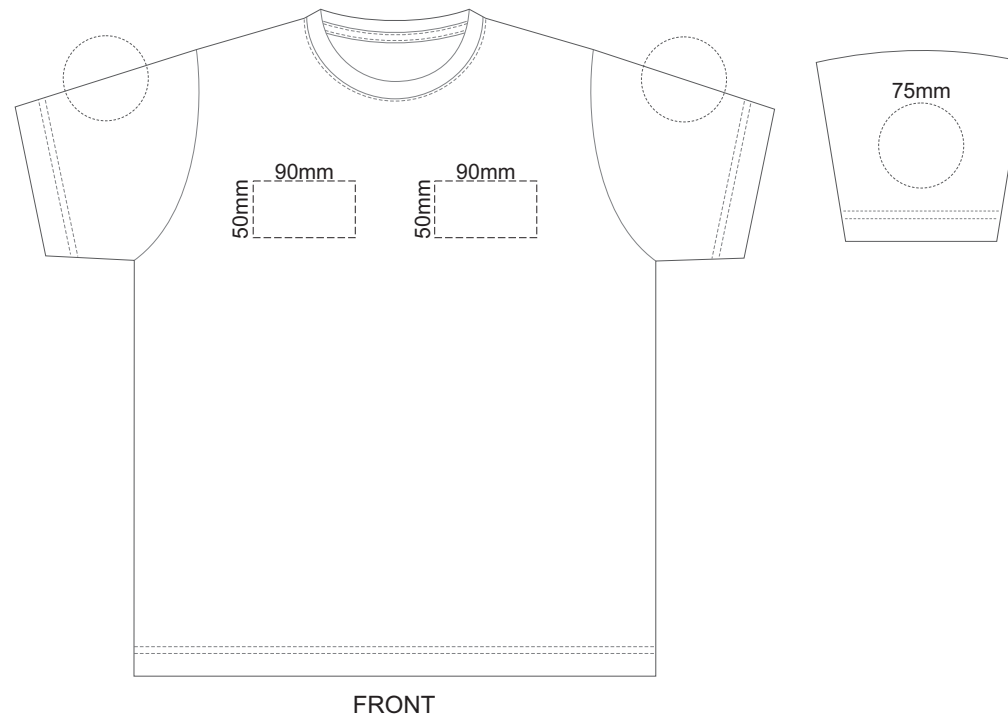

15% of Actual Size
Screen Print (3 col max)
Embroidery