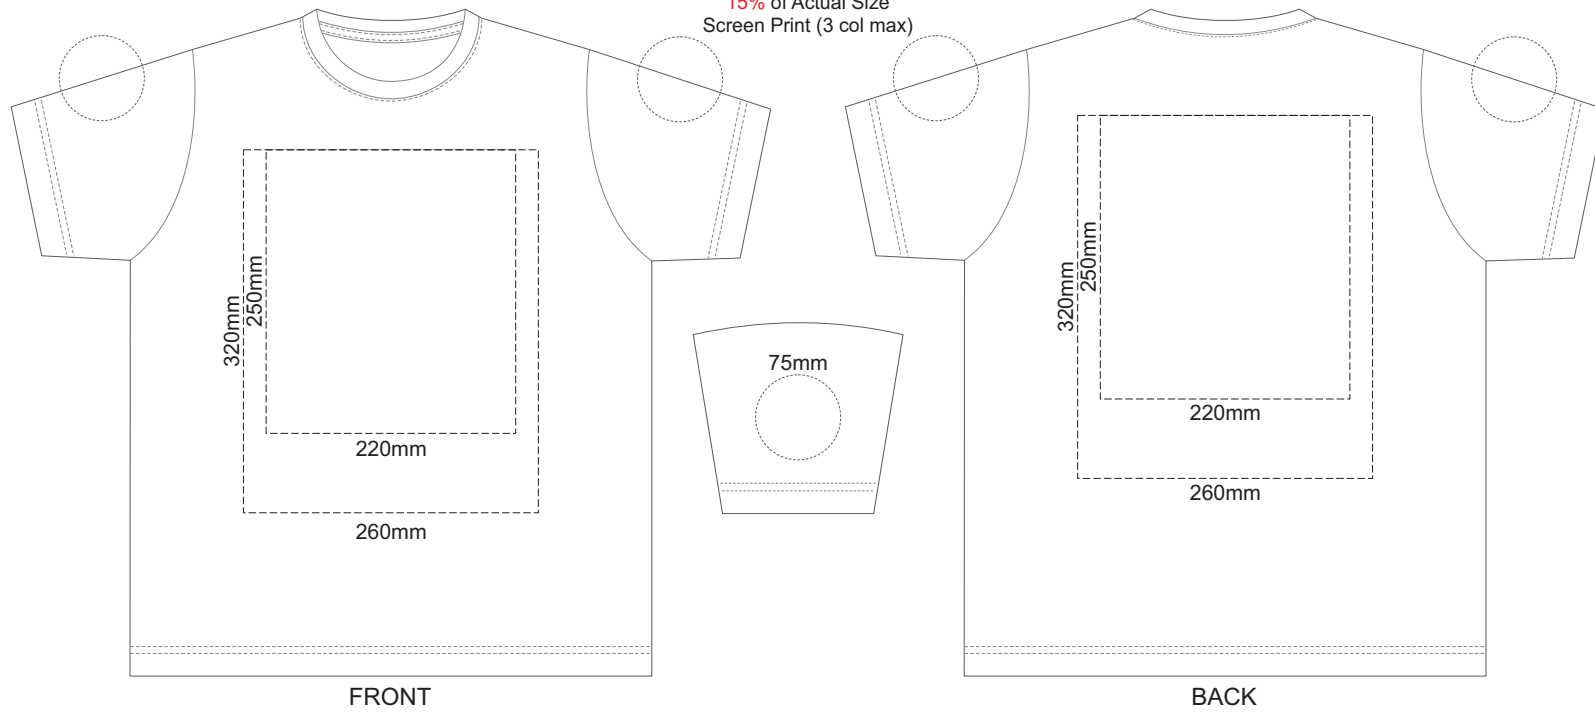

15% of Actual Size
Screen Print (3 col max)