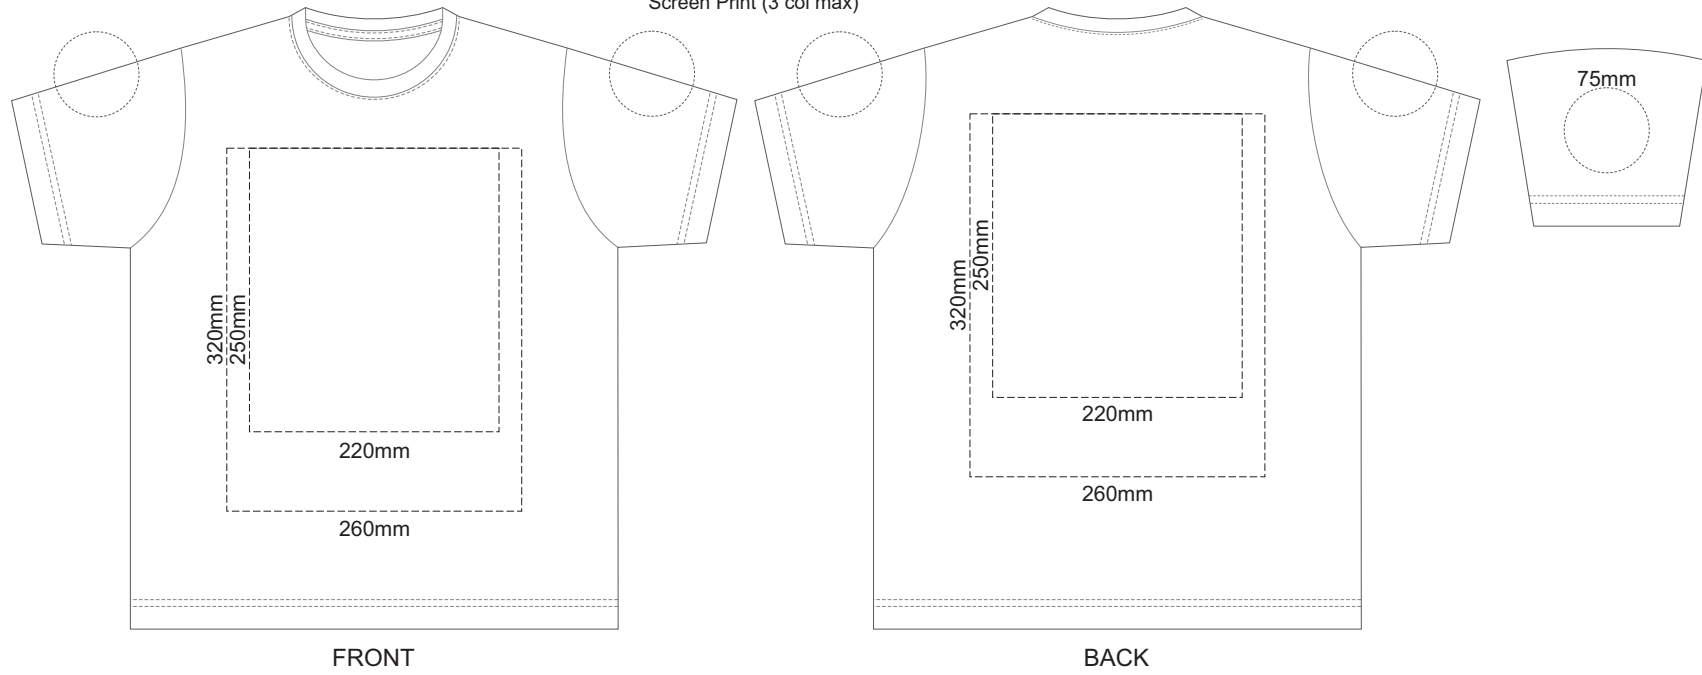

15% of Actual Size
Screen Print (3 col max)