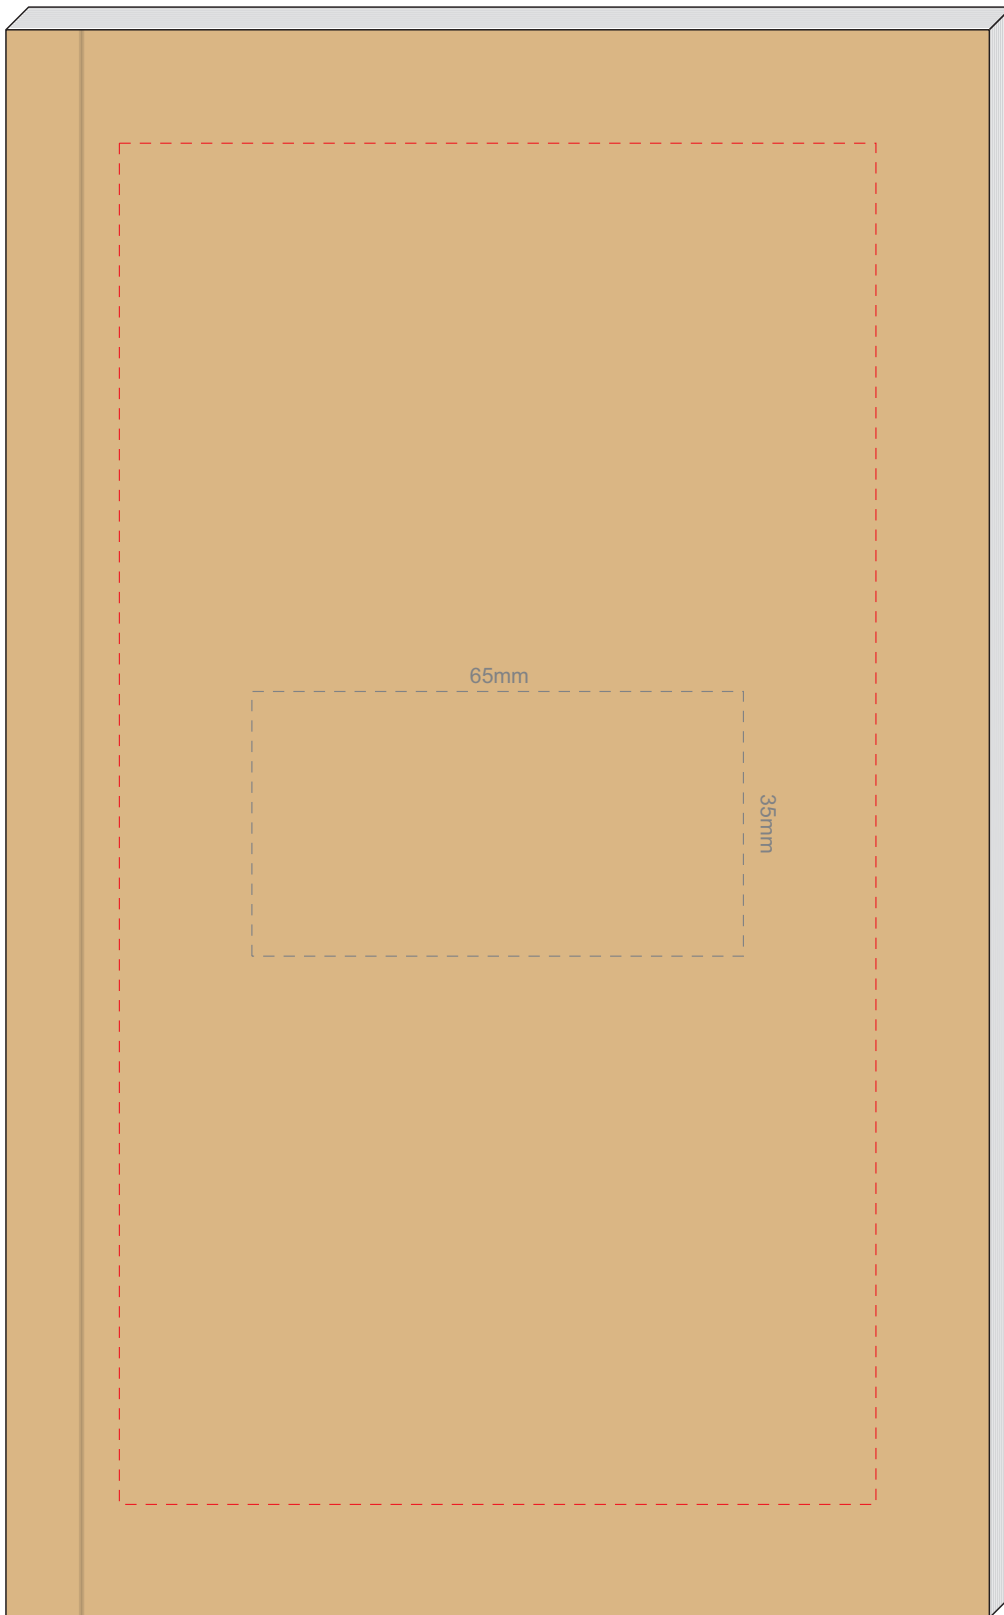

100% of Actual Size
Pad Print

Branding area can be moved **anywhere within the red line.**

100% of Actual Size
Pad Print

Branding area can be moved **anywhere within the red line.**

100% of Actual Size
Screen Print (one colour)