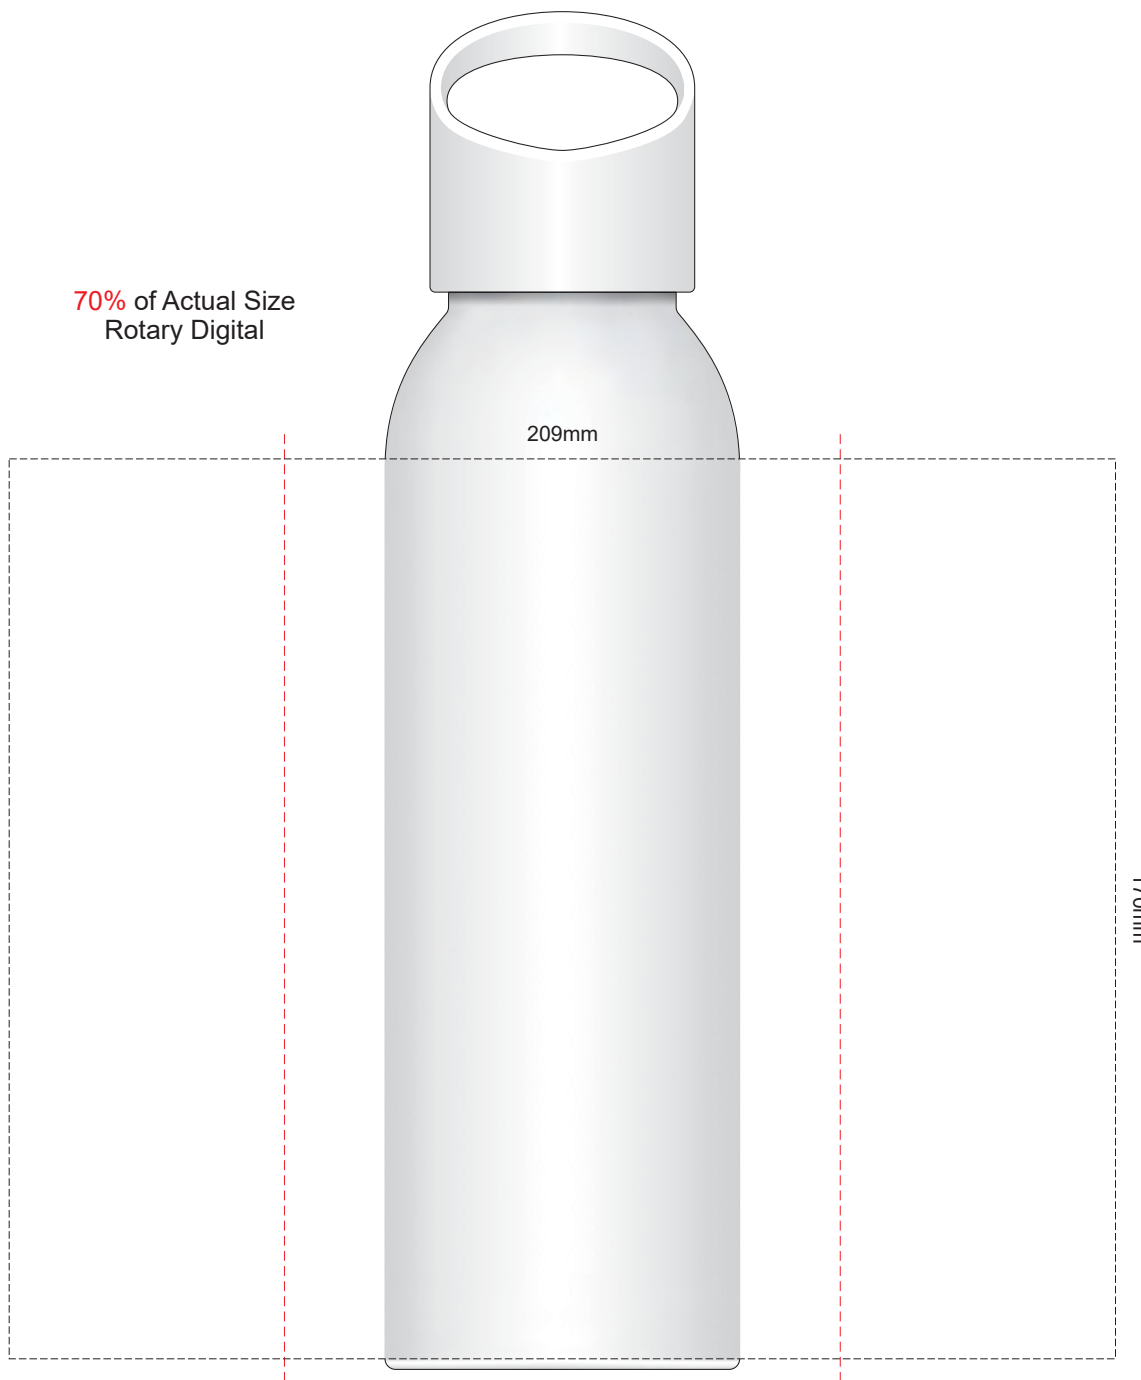

100% of Actual Size
Pad Print

100% of Actual Size
Screen Print

70% of Actual Size
Rotary Digital

Red Line = Exact opposites of the product
(centre artwork to the red line)