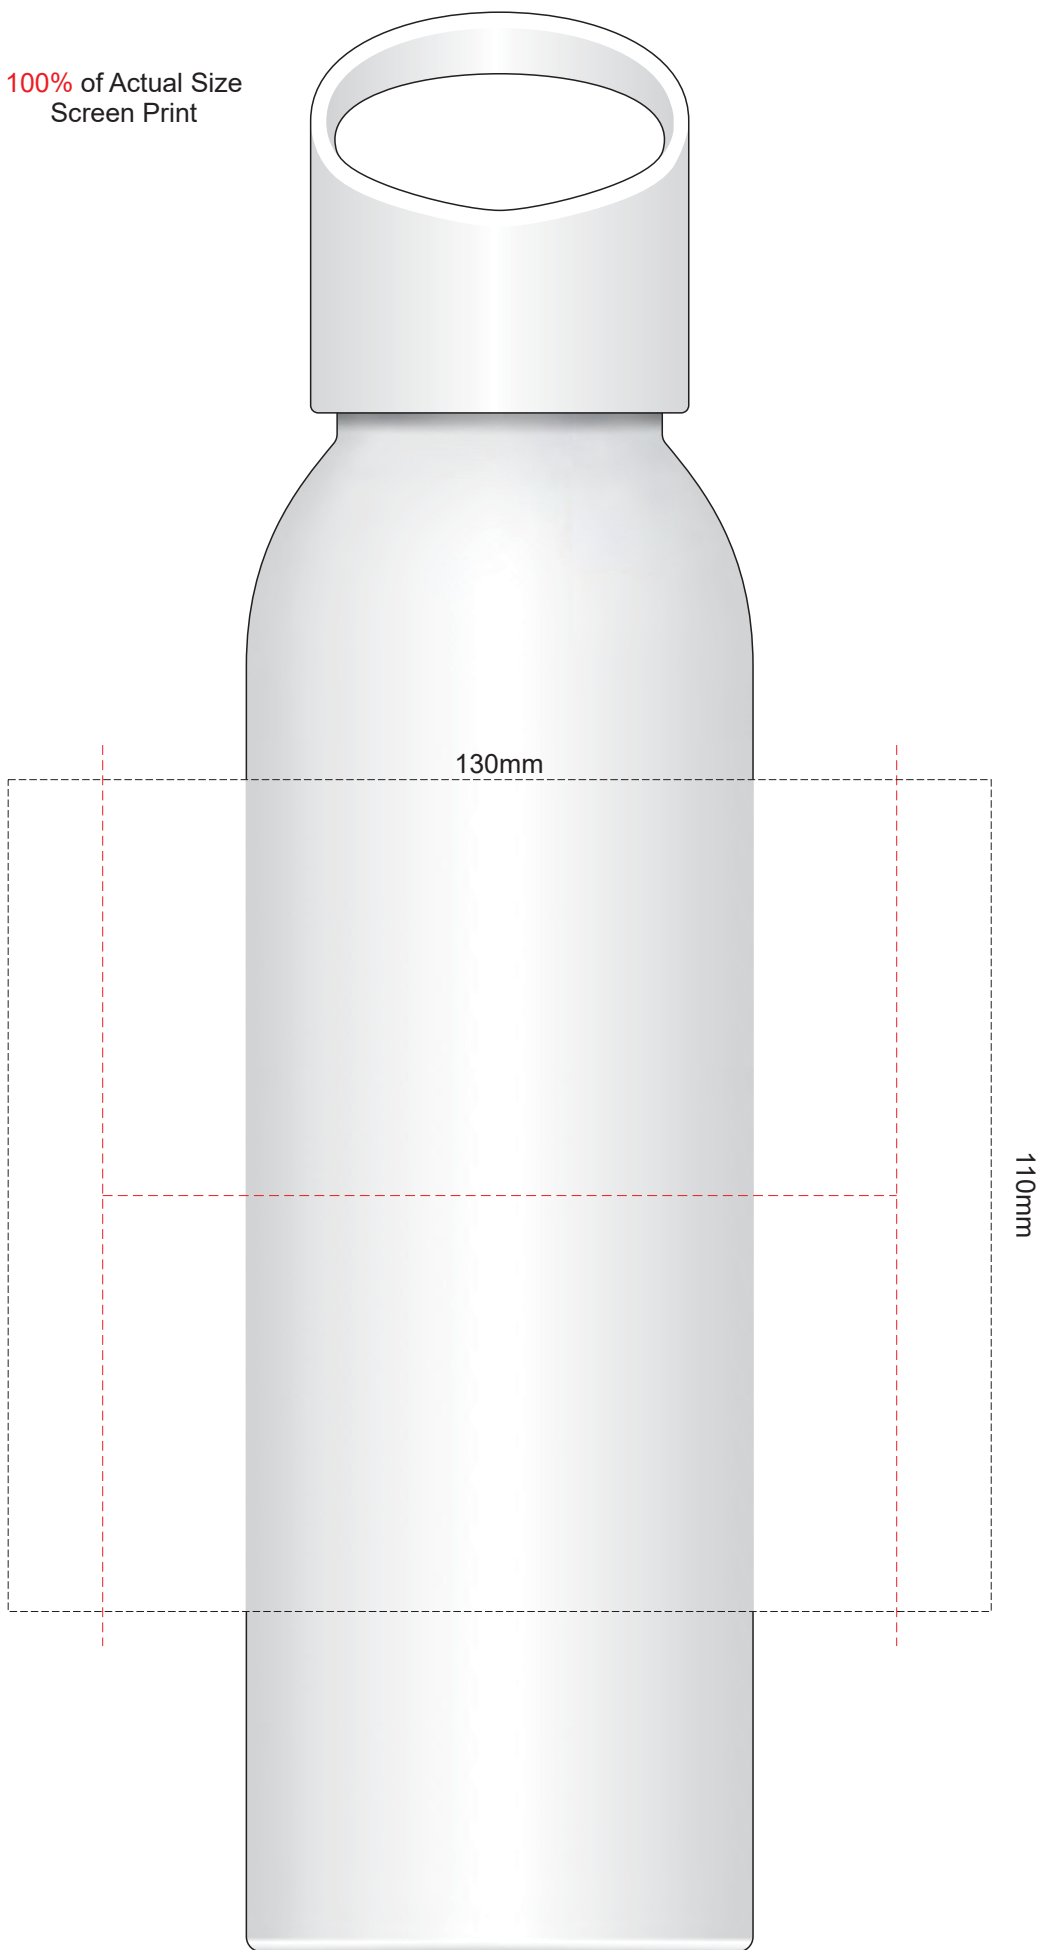

100% of Actual Size
Pad Print

100% of Actual Size
Screen Print

70% of Actual Size
Rotary Digital

Red Line = Exact opposites of the product
(centre artwork to the red line)