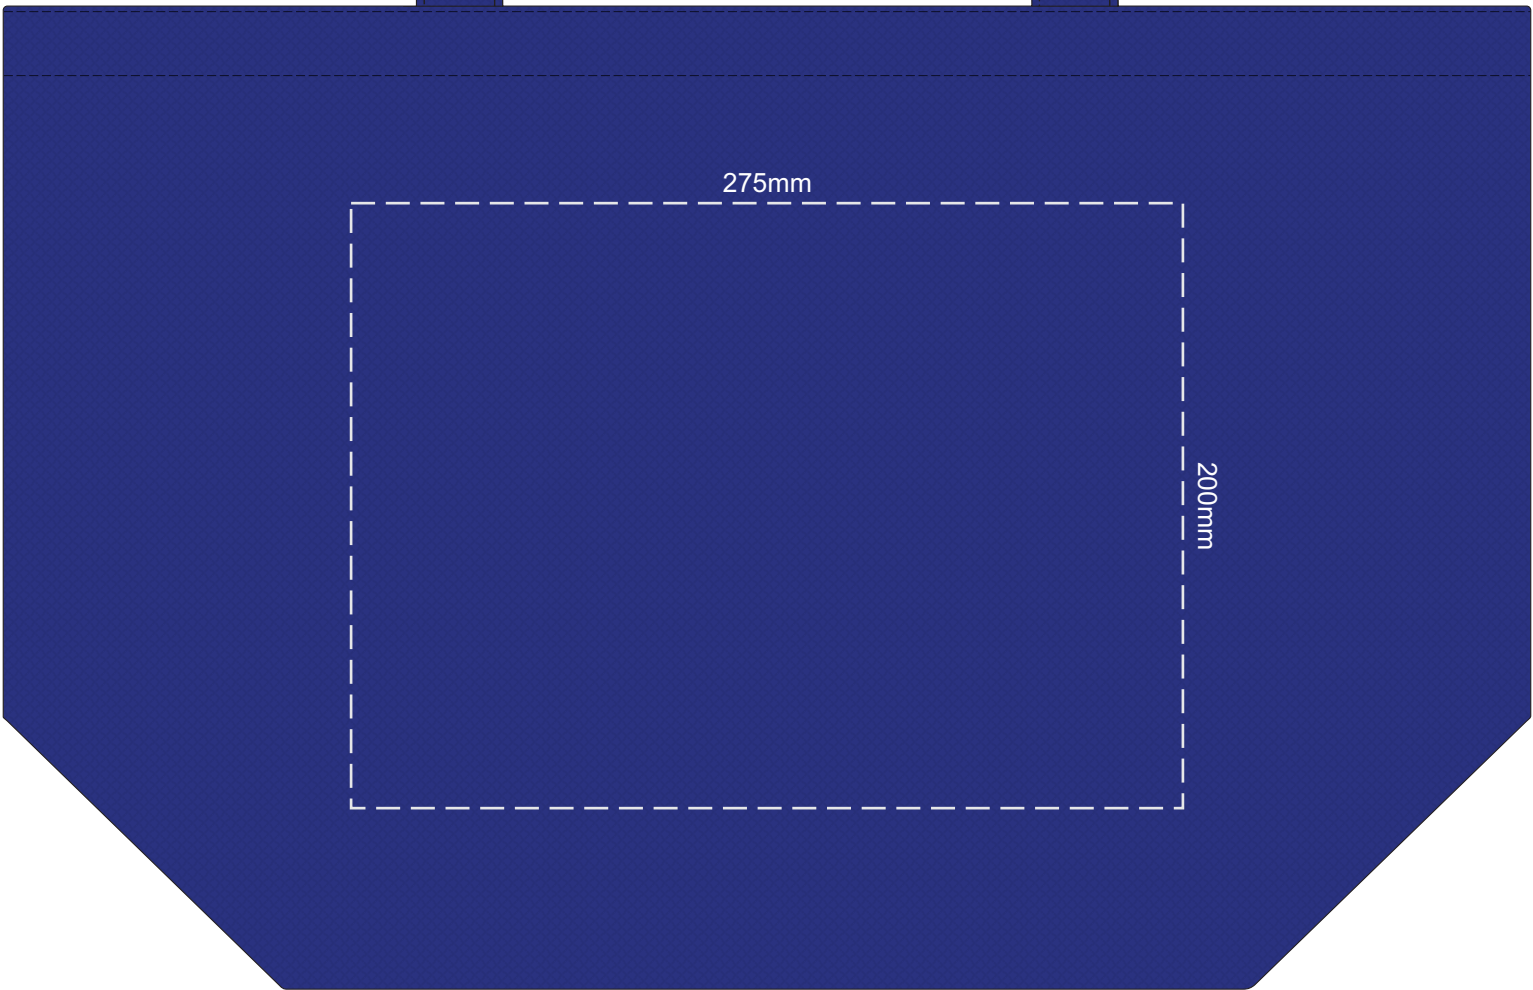

40% of Actual Size

Screen Print

300mm

200mm

40% of Actual Size
Colourflex Transfer

275mm

200mm