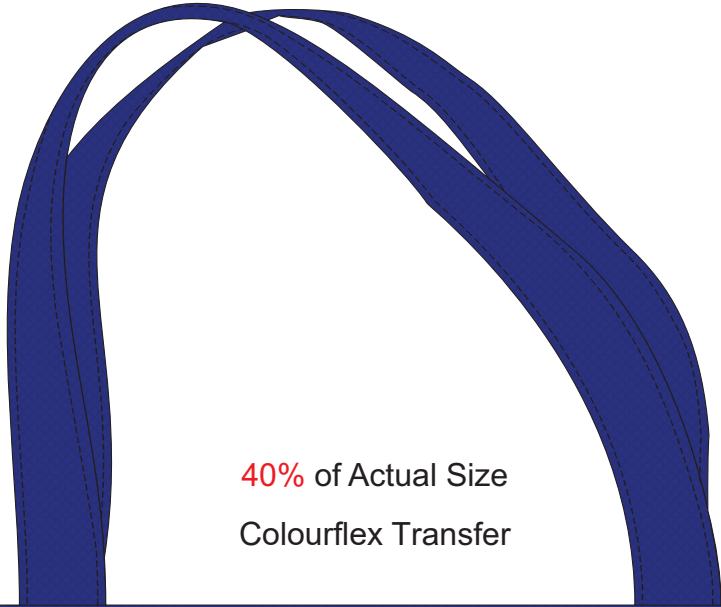

40% of Actual Size

Screen Print

300mm

200mm

40% of Actual Size
Colourflex Transfer

275mm

200mm