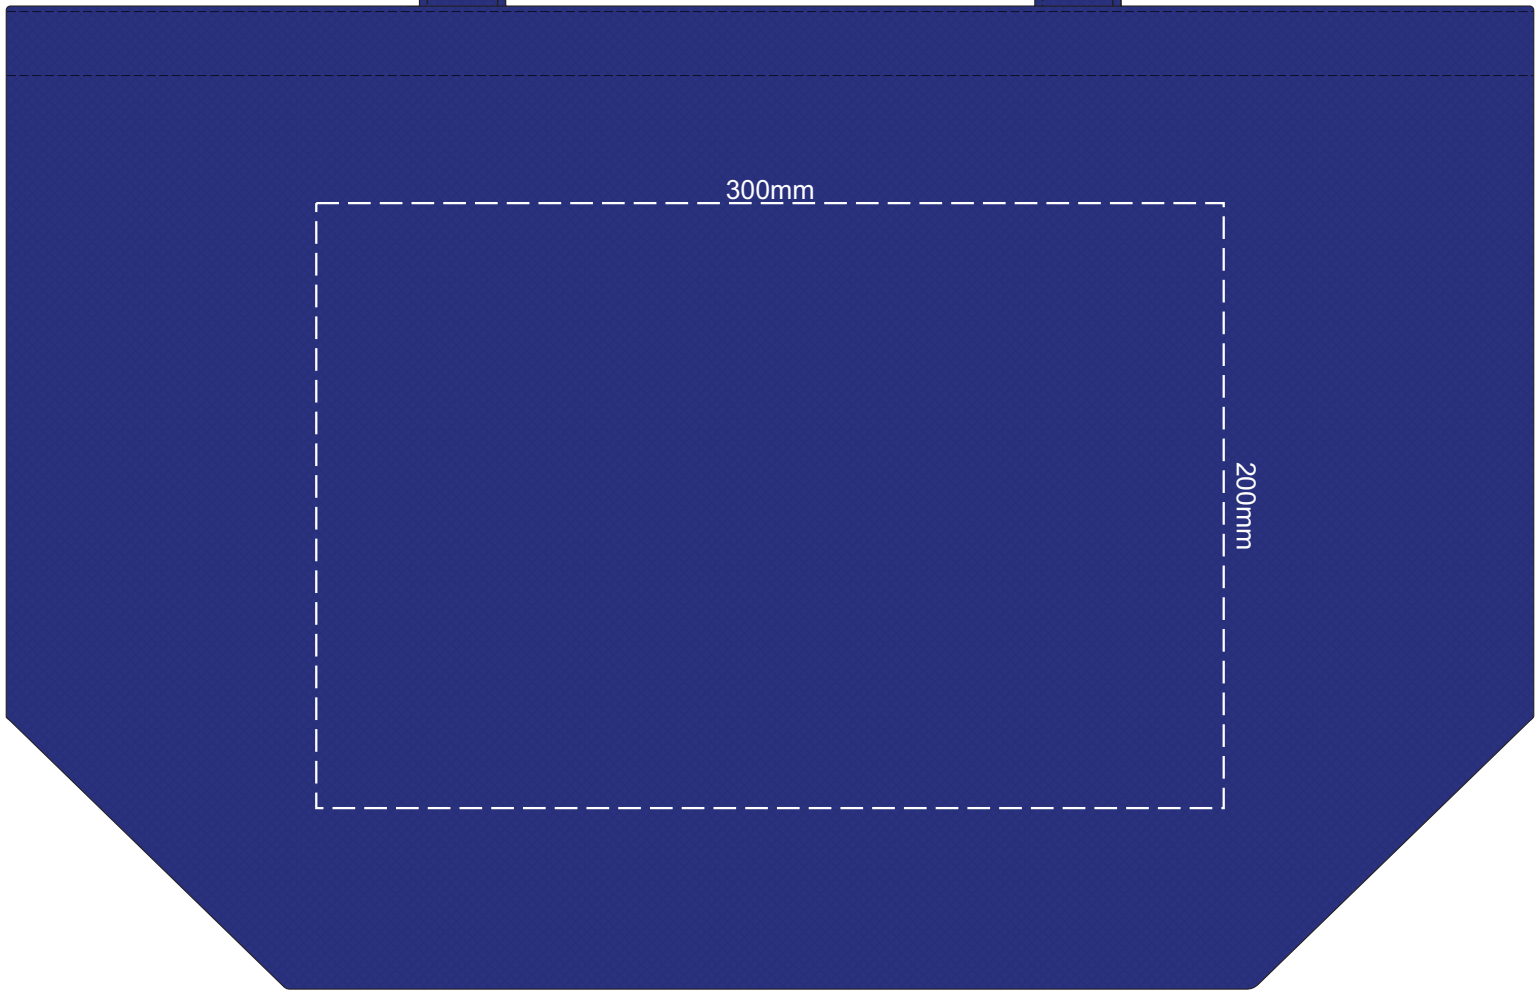

40% of Actual Size

Screen Print

300mm

200mm

40% of Actual Size
Colourflex Transfer

275mm

200mm