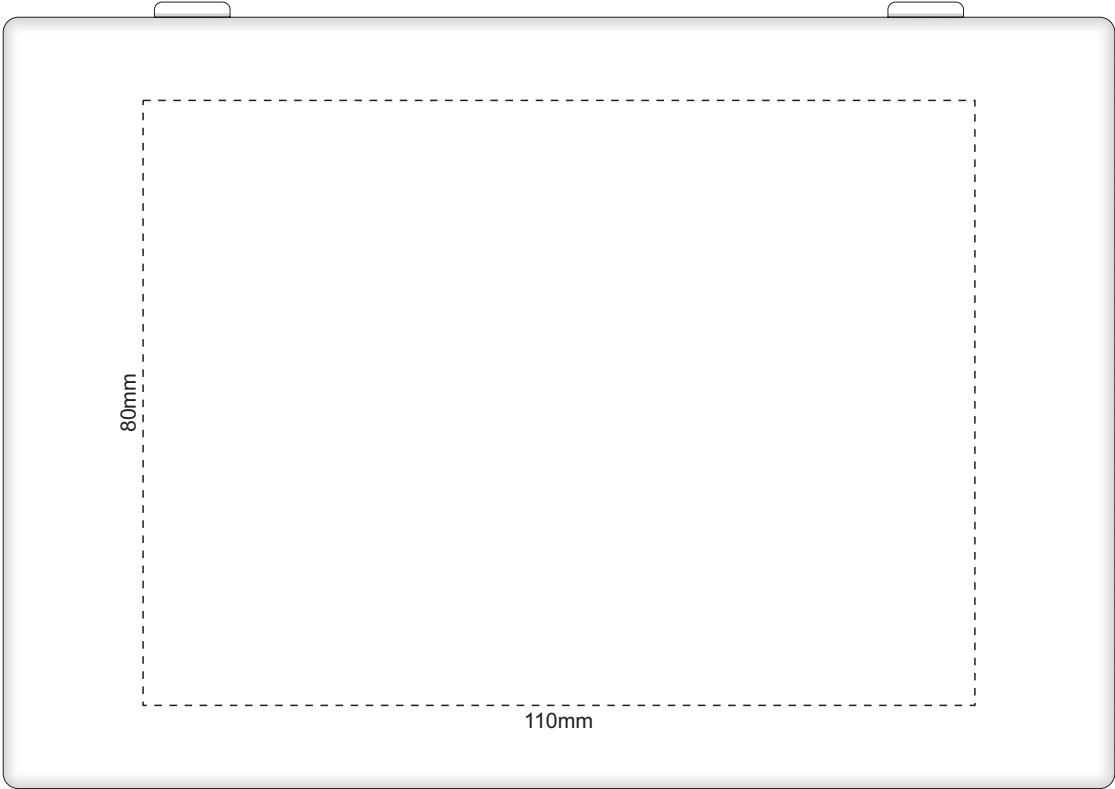

Actual Size: 100% when viewed on A4 paper

Pad Print

Screen Print

Actual Size: 100% when viewed on A4 paper

Direct Digital