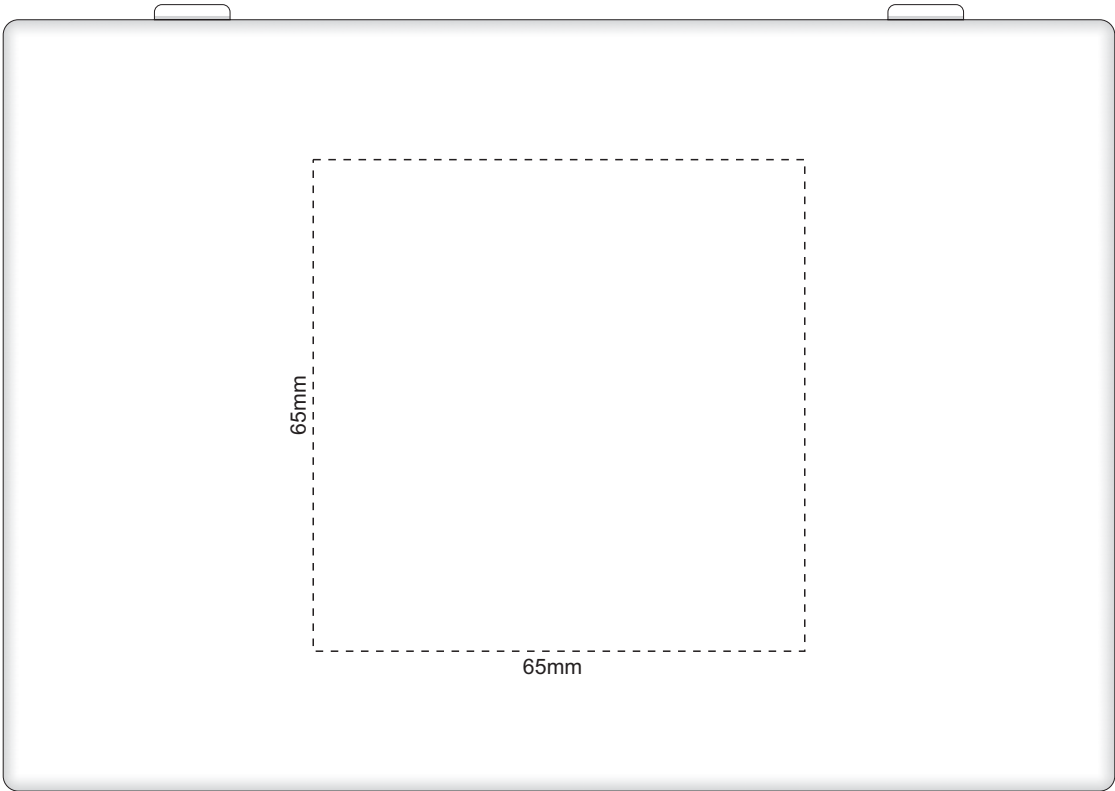

Actual Size: 100% when viewed on A4 paper

Pad Print

Screen Print

Actual Size: 100% when viewed on A4 paper

Direct Digital