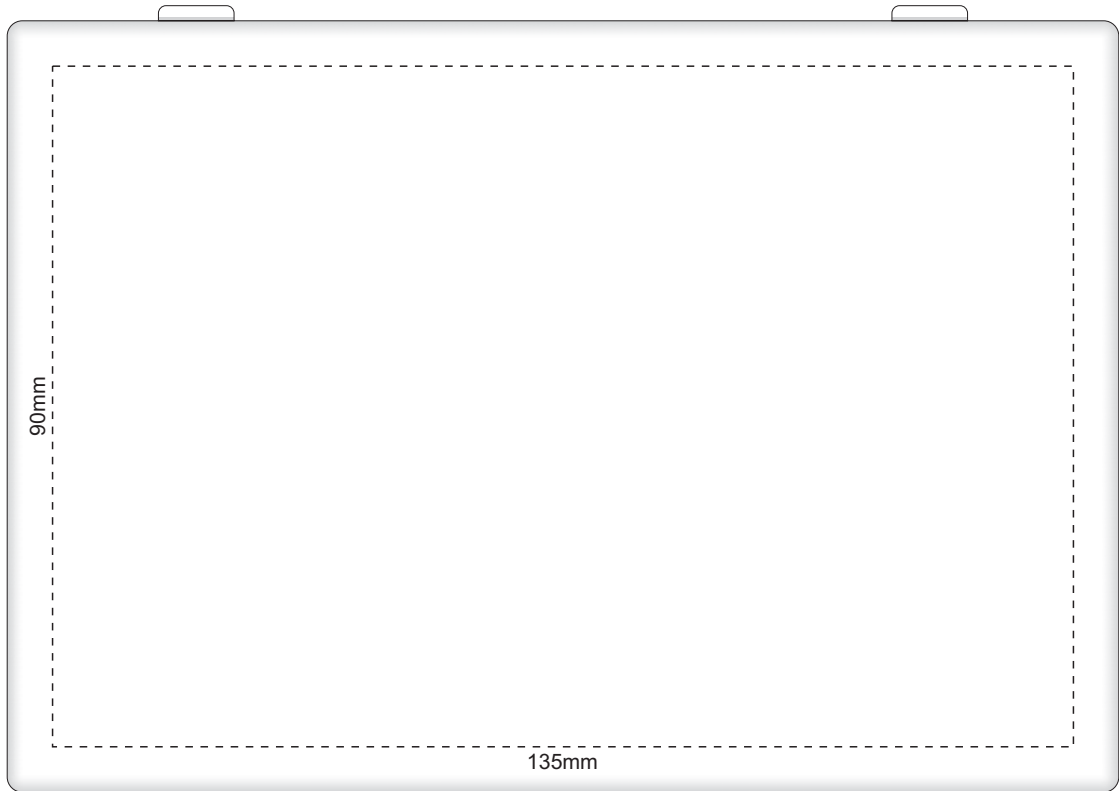

Actual Size: 100% when viewed on A4 paper

Pad Print

Screen Print

Actual Size: 100% when viewed on A4 paper

Direct Digital