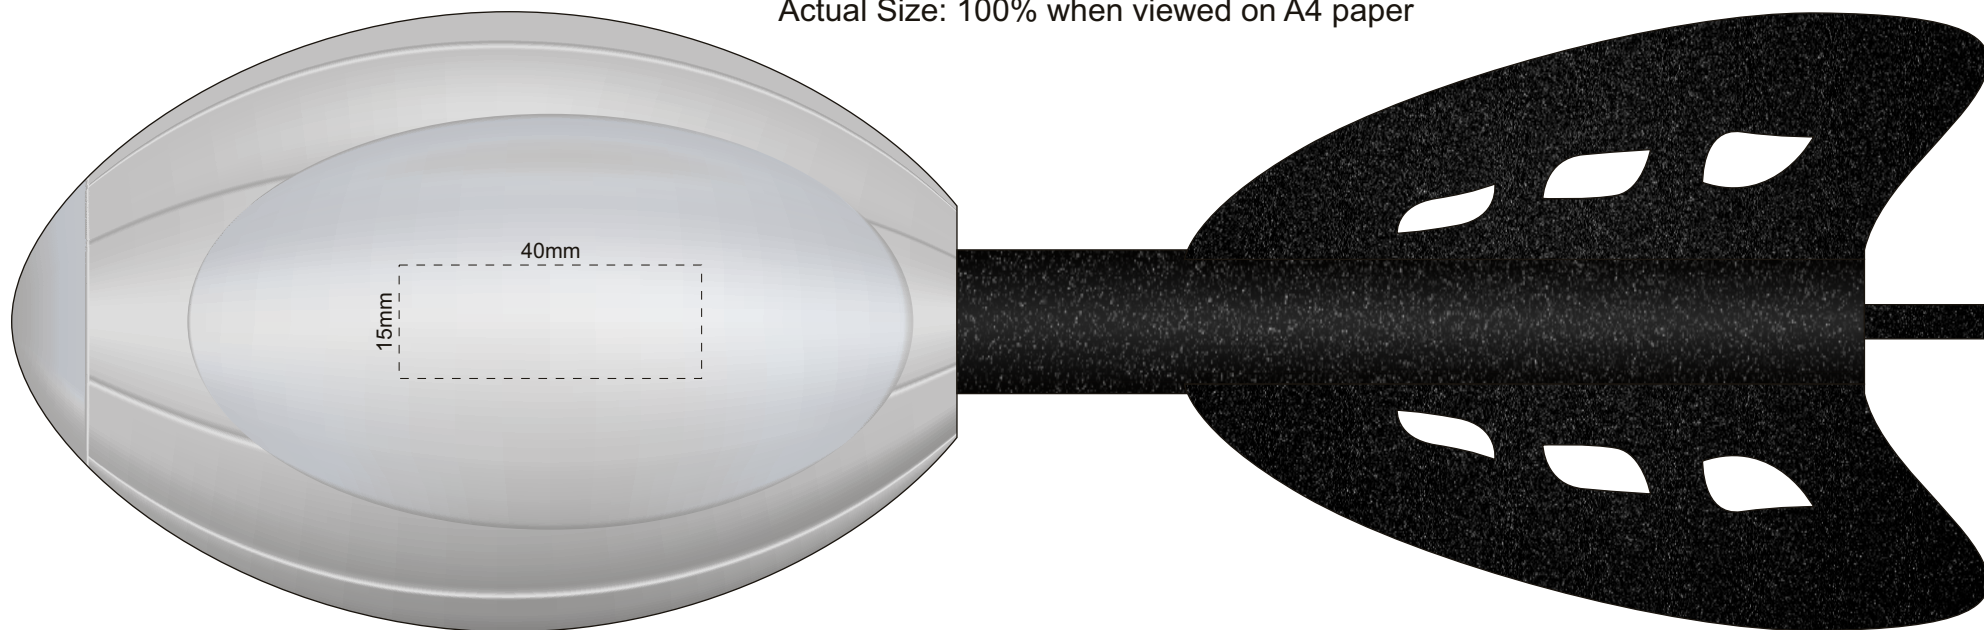

Actual Size: 100% when viewed on A4 paper

Pad Print  
(one colour only)

We wish to advise that, due to the surface & general makeup of this stress product, we cannot guarantee a solid print true to PMS colour. Print will degrade with regular use.