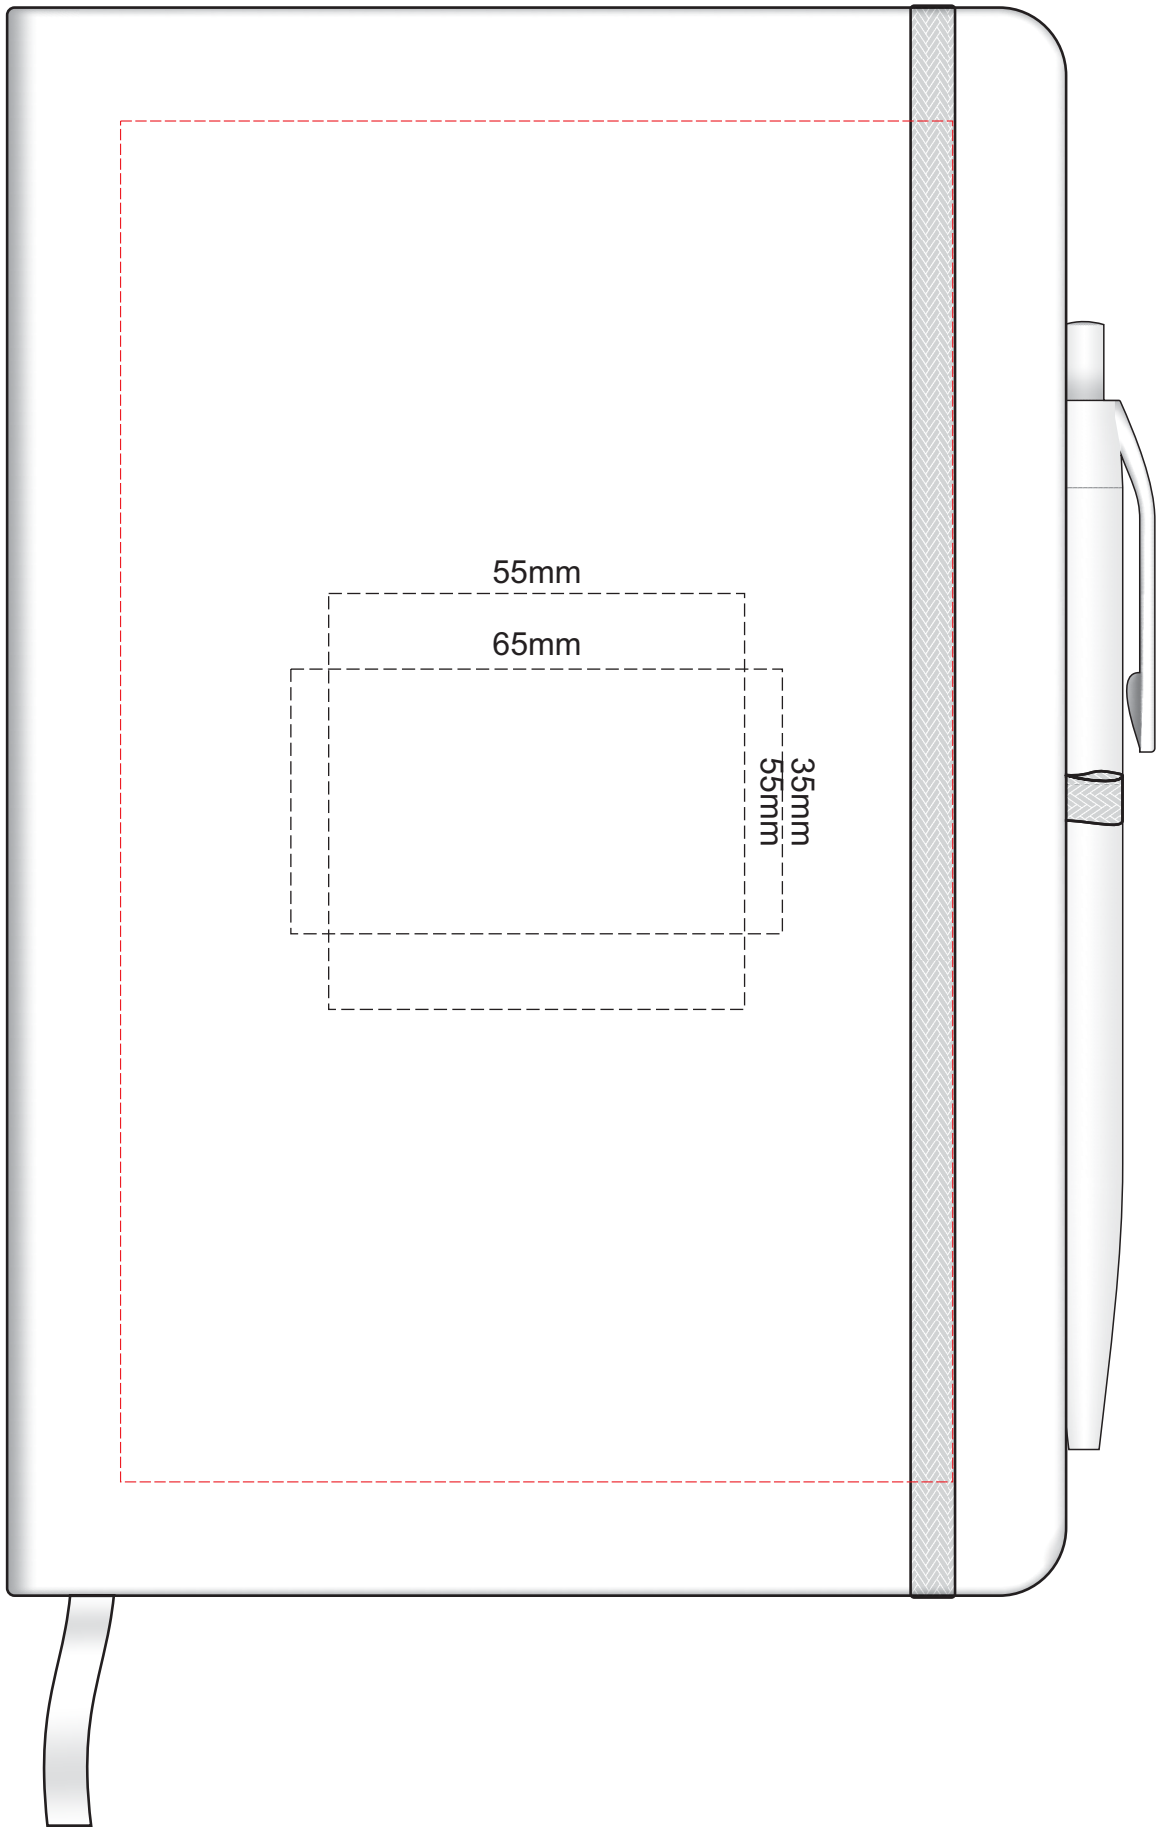

100% of Actual Size  
Screen Print

POSITION A

100% of Actual Size  
Pad Print

POSITION D

POSITION E

Please note when pen is printed in position D,  
print is not visible when in the notebook holder.

100% of Actual Size  
Direct Digital

POSITION D

POSITION E

Please note when pen is printed in position D,  
print is not visible when in the notebook holder.

100% of Actual Size  
Pad Print

100% of Actual Size  
Screen Print (one colour)

100% of Actual Size  
Direct Digital

100% of Actual Size  
**BACK** Pad Print

100% of Actual Size  
**BACK** Screen Print (one colour)