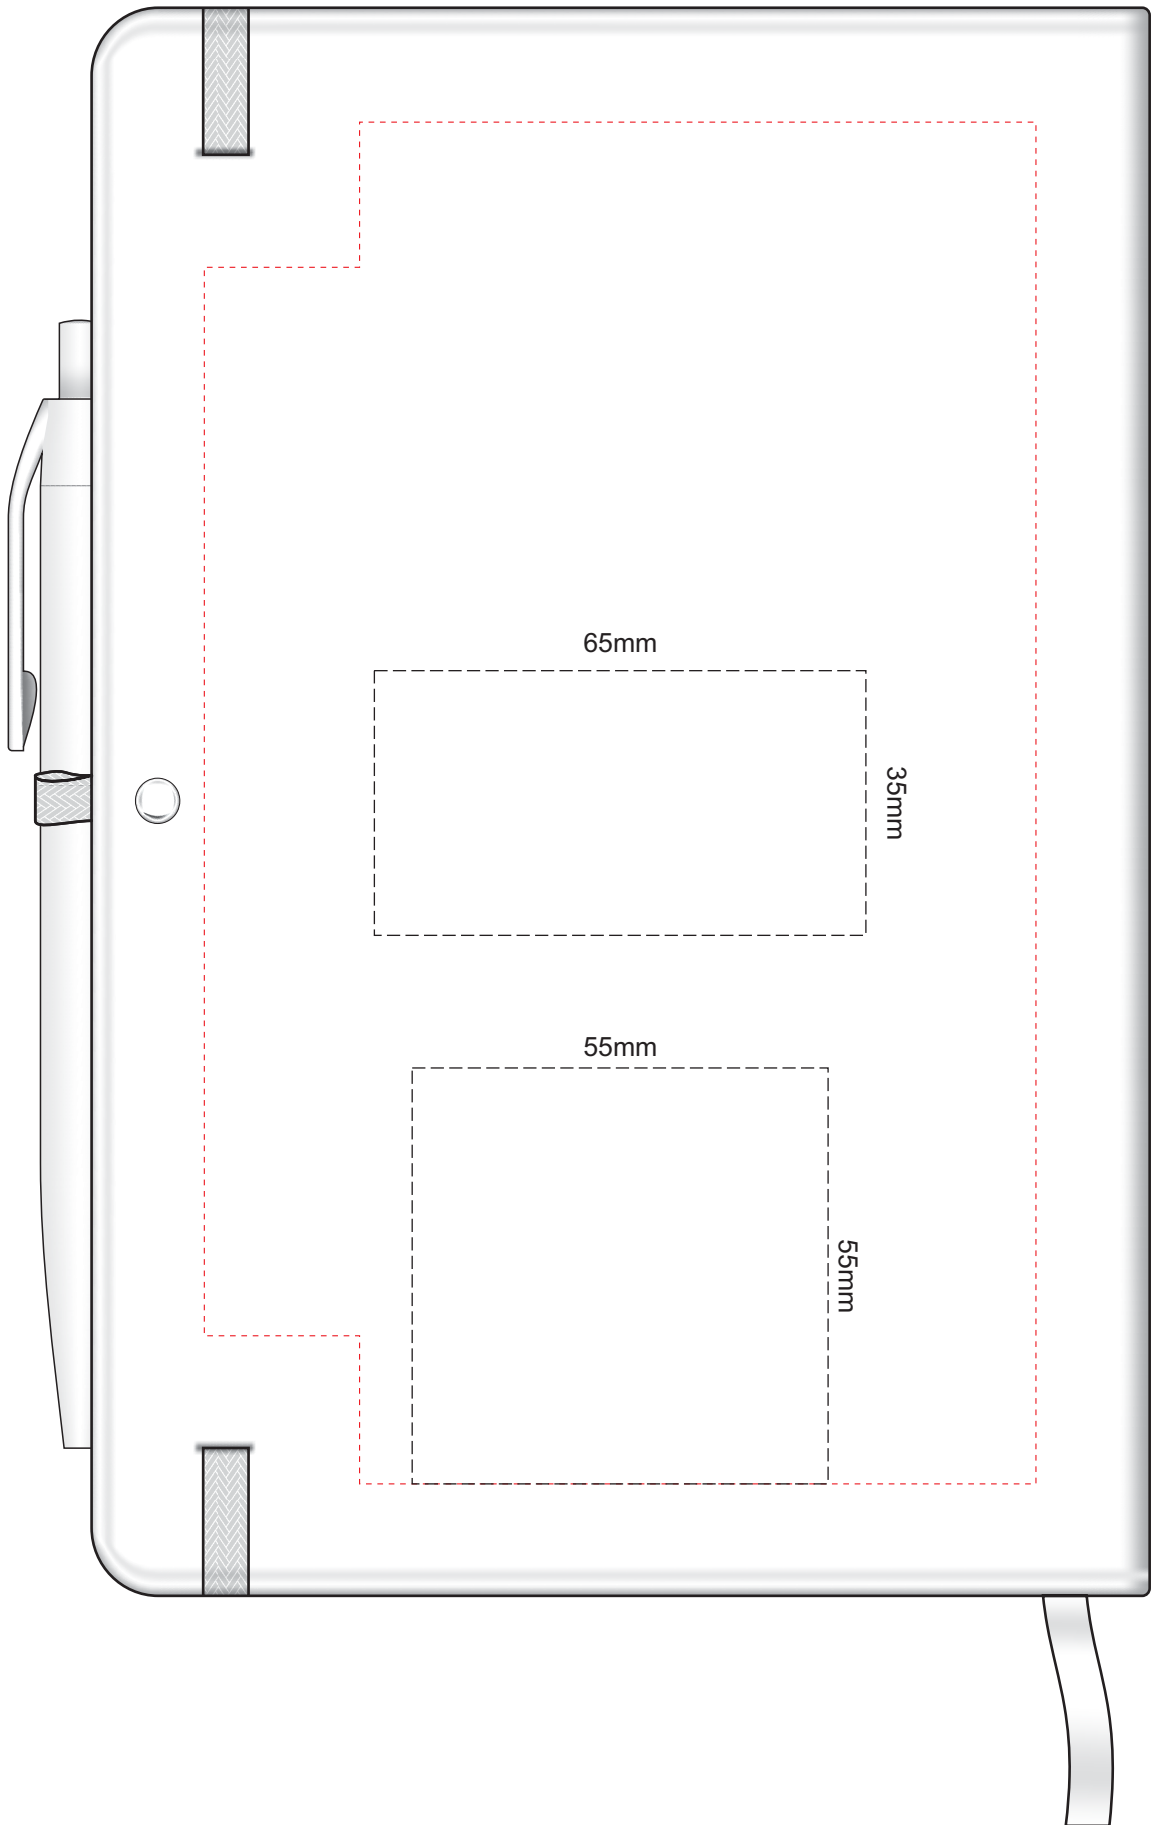

100% of Actual Size  
Screen Print

POSITION A

100% of Actual Size  
Pad Print

POSITION D

POSITION E

Please note when pen is printed in position D,  
print is not visible when in the notebook holder.

100% of Actual Size  
Direct Digital

POSITION D

POSITION E

Please note when pen is printed in position D,  
print is not visible when in the notebook holder.

100% of Actual Size  
Pad Print

100% of Actual Size  
Screen Print (one colour)

100% of Actual Size  
Direct Digital

100% of Actual Size  
**BACK** Pad Print

100% of Actual Size  
**BACK** Screen Print (one colour)