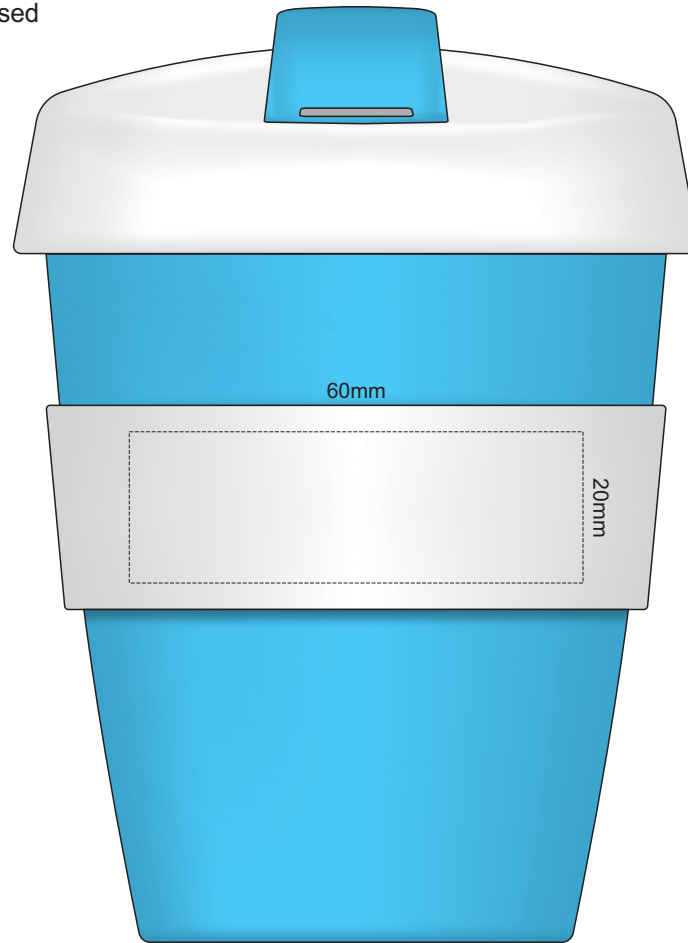

Flip, lid & Band cup colour

100% of Actual Size  
Pad Print

100% of Actual Size  
Pad Print

SIDE 1

SIDE 2

100% of Actual Size  
Screen Print (one colour)

Flip, lid & Band  
cup colour colour

Screen Print (one colour)  
Double sided template front & back

Red Line = Exact opposites of the product  
(centre artwork to the red line)

Flip, lid & Band  
cup colour colour

100% of Actual Size  
Silicone Digital Print  
Debossed

SIDE 1

SIDE 2