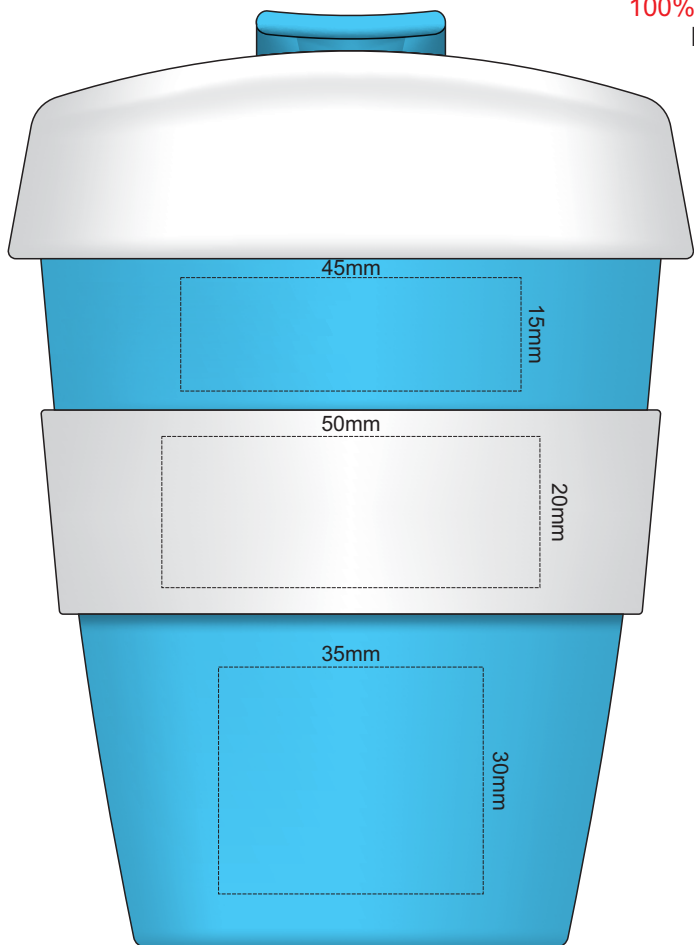

Flip, lid & Band cup colour

100% of Actual Size  
Pad Print

100% of Actual Size  
Pad Print

SIDE 1

SIDE 2

100% of Actual Size  
Screen Print (one colour)

Flip, lid & Band  
cup colour colour

Screen Print (one colour)  
Double sided template front & back

Red Line = Exact opposites of the product  
(centre artwork to the red line)

Flip, lid & Band  
cup colour colour

100% of Actual Size  
Silicone Digital Print  
Debossed

SIDE 1

SIDE 2