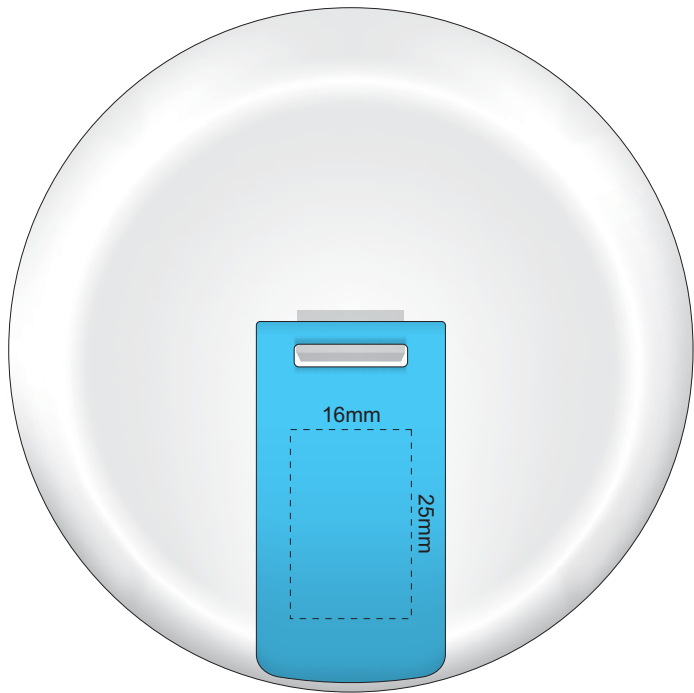

Flip, lid & Band cup colour

100% of Actual Size  
Pad Print

100% of Actual Size  
Pad Print

SIDE 1

SIDE 2

100% of Actual Size  
Screen Print (one colour)

Flip, lid & Band  
cup colour colour

Screen Print (one colour)  
Double sided template front & back

Red Line = Exact opposites of the product  
(centre artwork to the red line)

Flip, lid & Band  
cup colour colour

100% of Actual Size  
Silicone Digital Print  
Debossed

SIDE 1

SIDE 2