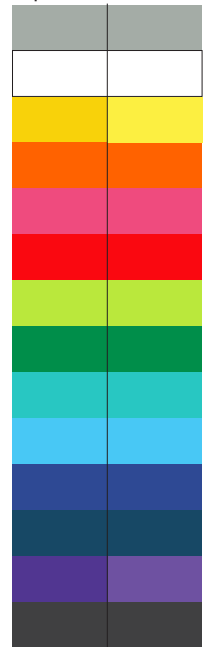

Flip, lid & Band cup colour

100% of Actual Size  
Pad Print

100% of Actual Size  
Pad Print

SIDE 1

SIDE 2

100% of Actual Size  
Screen Print (one colour)

Flip, lid & Band  
cup colour colour

Screen Print (one colour)  
Double sided template front & back

Red Line = Exact opposites of the product  
(centre artwork to the red line)

Flip, lid & Band  
cup colour colour

100% of Actual Size  
Silicone Digital Print  
Debossed

SIDE 1

SIDE 2