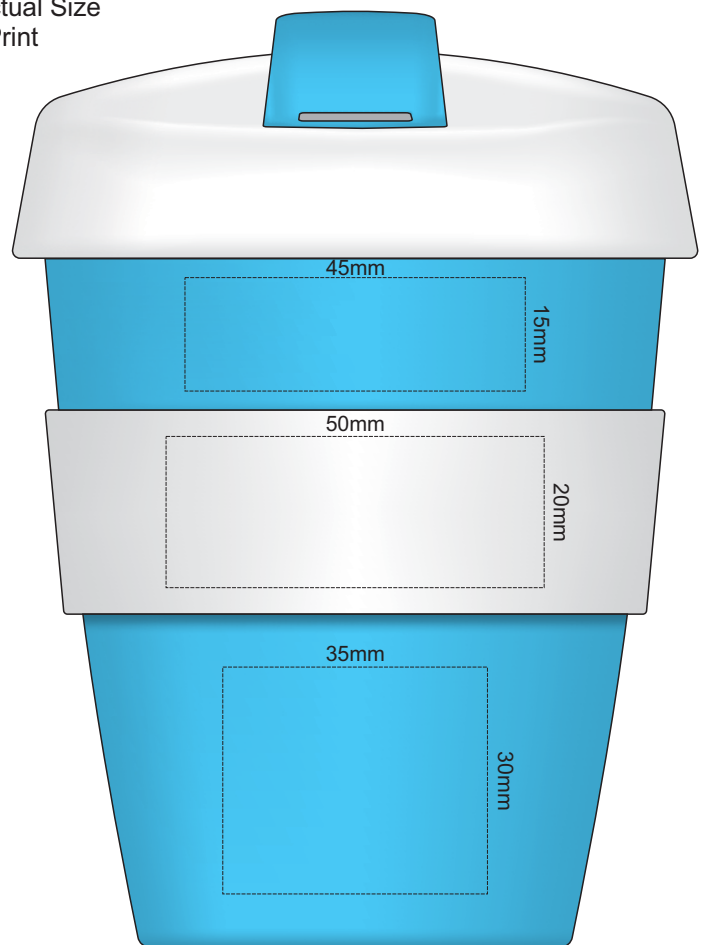

Flip, lid & Band cup colour

100% of Actual Size  
Pad Print

100% of Actual Size  
Pad Print

SIDE 1

SIDE 2

100% of Actual Size  
Screen Print (one colour)

Flip, lid & Band  
cup colour colour

Screen Print (one colour)  
Double sided template front & back

Red Line = Exact opposites of the product  
(centre artwork to the red line)

Flip, lid & Band  
cup colour colour

100% of Actual Size  
Silicone Digital Print  
Debossed

SIDE 1

SIDE 2