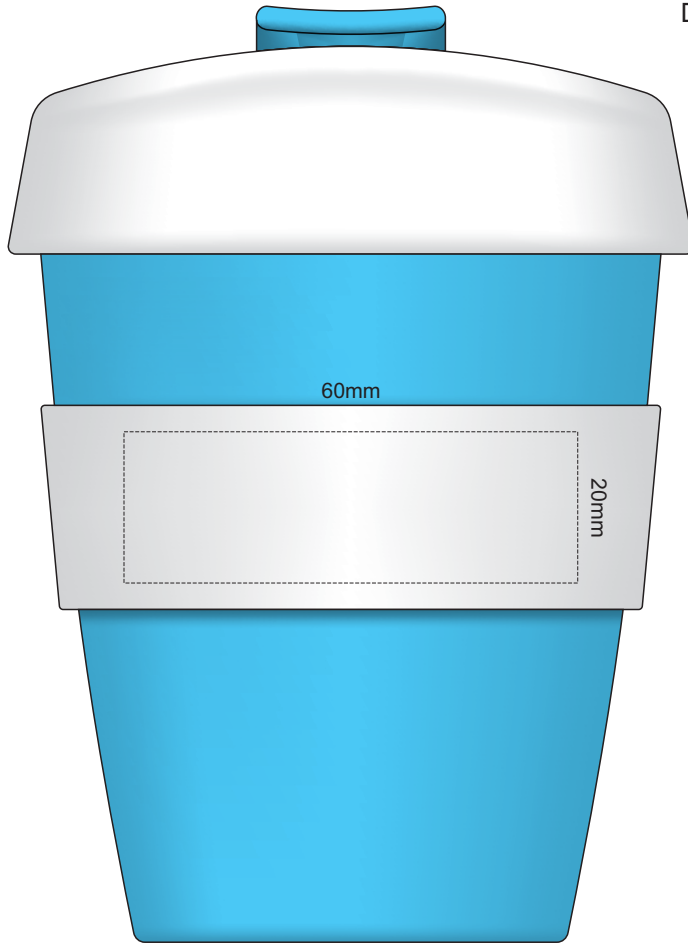

Flip, lid & Band cup colour

100% of Actual Size  
Pad Print

100% of Actual Size  
Pad Print

SIDE 1

SIDE 2

100% of Actual Size  
Screen Print (one colour)

Flip, lid & Band  
cup colour colour

Screen Print (one colour)  
Double sided template front & back

Red Line = Exact opposites of the product  
(centre artwork to the red line)

Flip, lid & Band  
cup colour colour

100% of Actual Size  
Silicone Digital Print  
Debossed

SIDE 1

SIDE 2