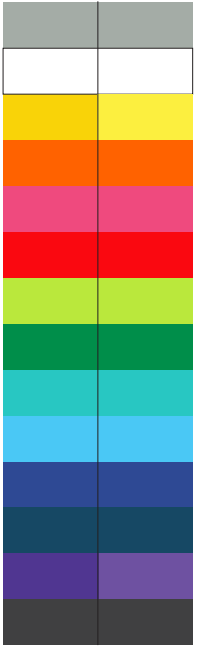

Flip, lid & Band cup colour

100% of Actual Size  
Pad Print

100% of Actual Size  
Pad Print

SIDE 1

SIDE 2

100% of Actual Size  
Screen Print (one colour)

Flip, lid & Band  
cup colour colour

Screen Print (one colour)  
Double sided template front & back

Red Line = Exact opposites of the product  
(centre artwork to the red line)

Flip, lid & Band  
cup colour colour

100% of Actual Size  
Silicone Digital Print  
Debossed

SIDE 1

SIDE 2