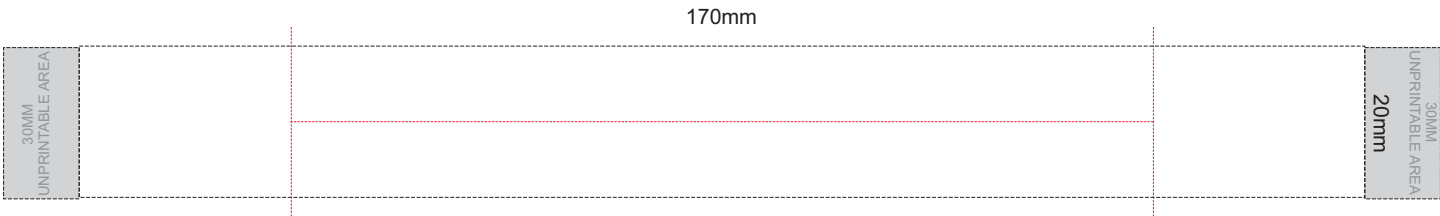

Flip, lid & Band cup colour

100% of Actual Size  
Pad Print

100% of Actual Size  
Pad Print

SIDE 1

SIDE 2

100% of Actual Size  
Screen Print (one colour)

Flip, lid & Band  
cup colour colour

Screen Print (one colour)  
Double sided template front & back

Red Line = Exact opposites of the product  
(centre artwork to the red line)

Flip, lid & Band  
cup colour colour

100% of Actual Size  
Silicone Digital Print  
Debossed

SIDE 1

SIDE 2