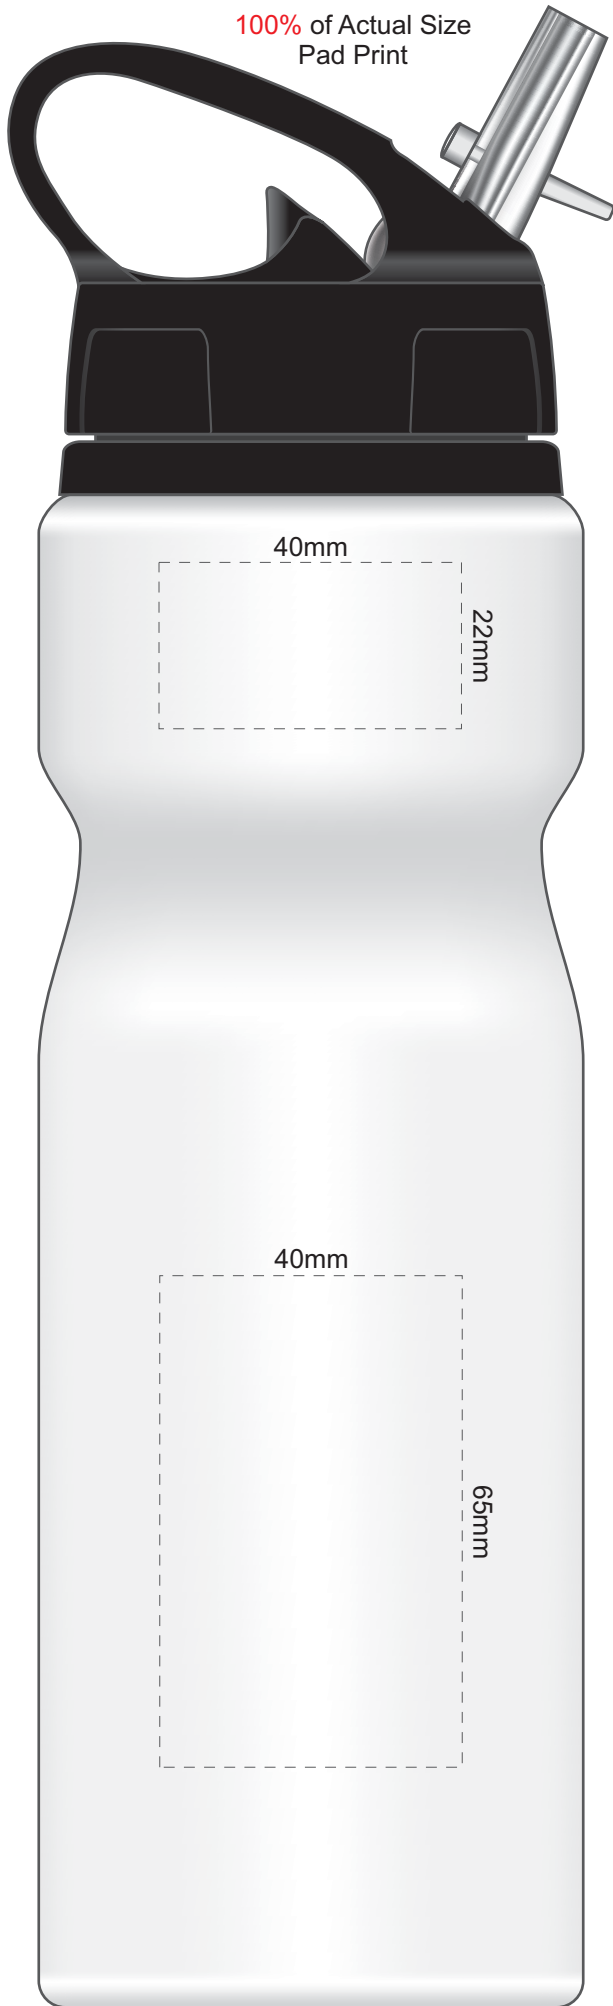

100% of Actual Size
Pad Print

70% of Actual Size
Screen Print

Red Line = Exact opposites of the product
(centre artwork to the red line)

70% of Actual Size
Rotary Digital

Red Line = Exact opposites of the product
(centre artwork to the red line)