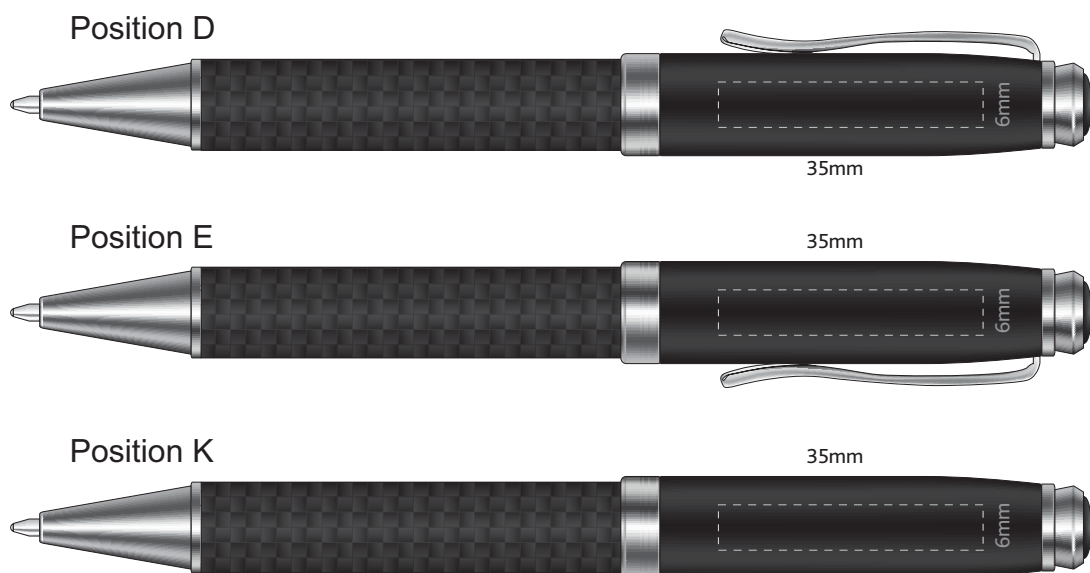

Actual Size: 100% when viewed on A4 paper

Pad Print

Engraving

Engraves to a Mirror Finish