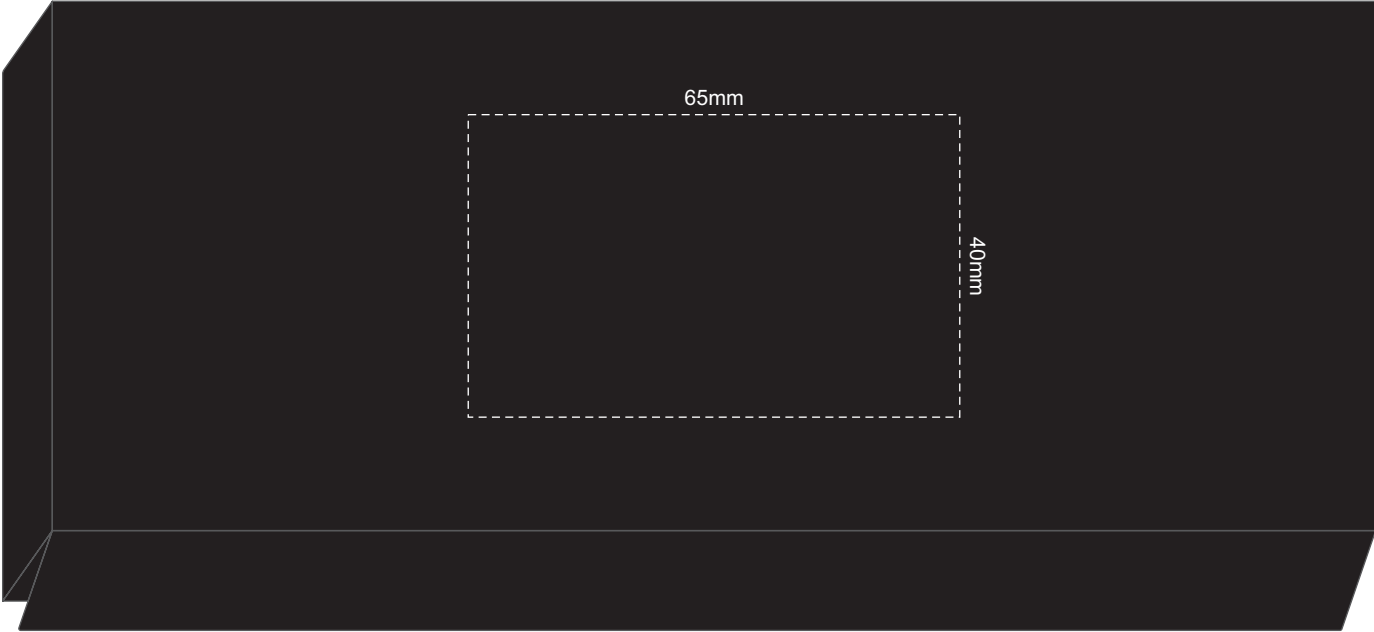

Actual Size: 100% when viewed on A4 paper

Pad Print (black box)

Resin Dome - 55x24mm Oval or Rectangle

Resin Dome - 55x24mm Oval or Rectangle

Actual Size: 100% when viewed on A4 paper

Direct Digital (black box)

Resin Dome - 55x24mm Oval or Rectangle

Resin Dome - 55x24mm Oval or Rectangle