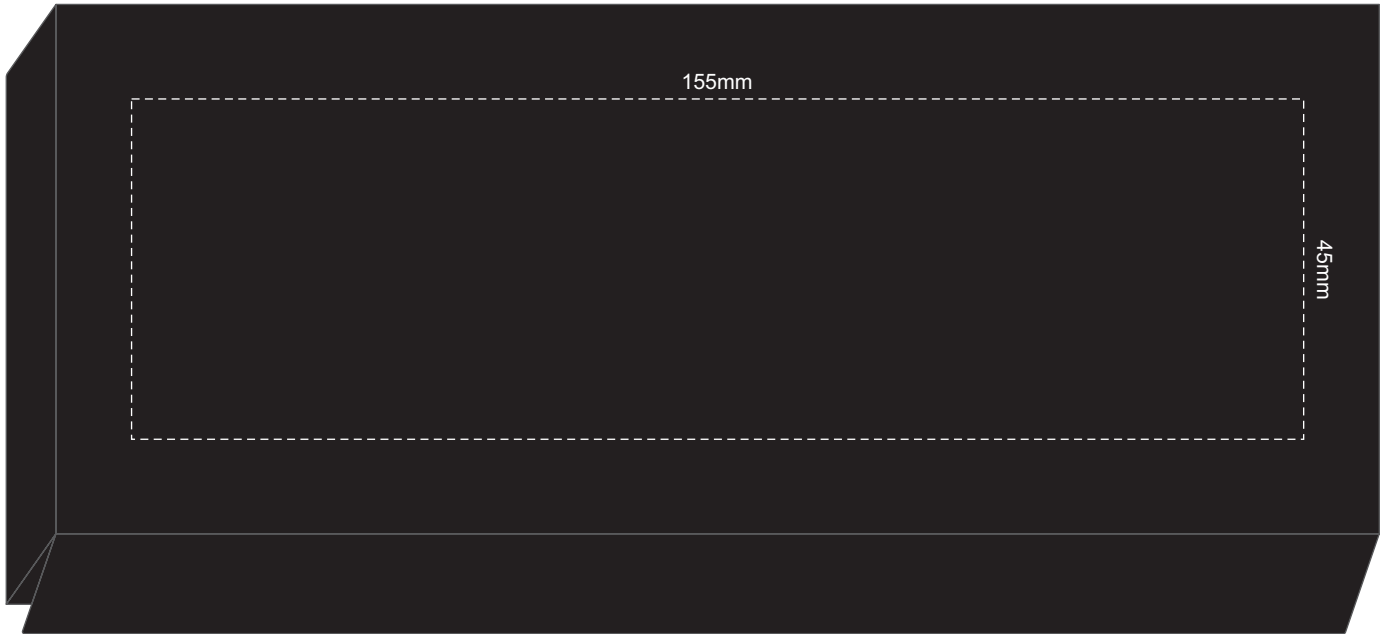

Actual Size: 100% when viewed on A4 paper

Pad Print (black box)

Resin Dome - 55x24mm Oval or Rectangle

Resin Dome - 55x24mm Oval or Rectangle

Actual Size: 100% when viewed on A4 paper

Direct Digital (black box)

Resin Dome - 55x24mm Oval or Rectangle

Resin Dome - 55x24mm Oval or Rectangle