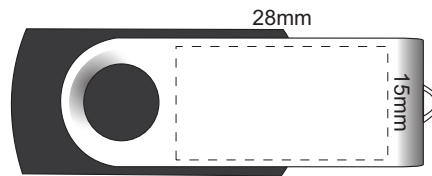

100% of Actual Size

Pad Print
Laser Engraving
Direct Digital

-  Silver engraves to a natural etch
-  Colours engrave to a shiny steel finish

100% of Actual Size
Pad Print (one colour)