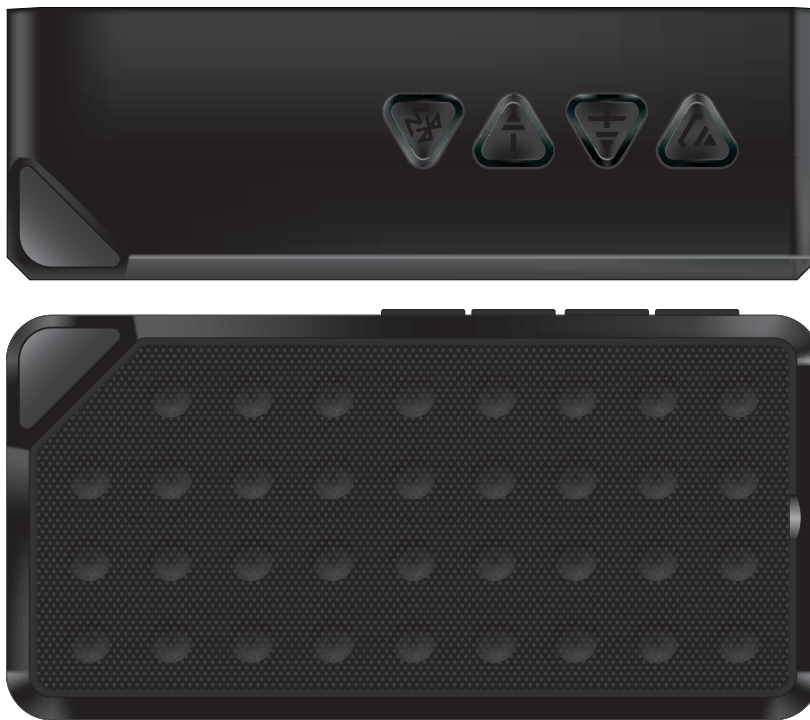

100% of Actual Size  
Pad Print

100% of Actual Size  
Direct Digital - on speaker grill

Please be aware the artwork will be significantly affected by the holes in the speaker cover

Direct Digital Template