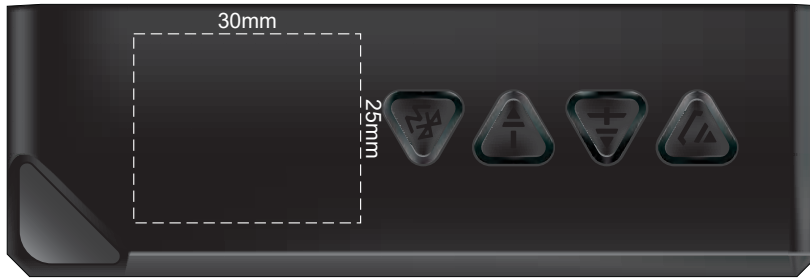

100% of Actual Size  
Pad Print

100% of Actual Size  
Direct Digital - on speaker grill

Please be aware the artwork will be significantly affected by the holes in the speaker cover

Direct Digital Template