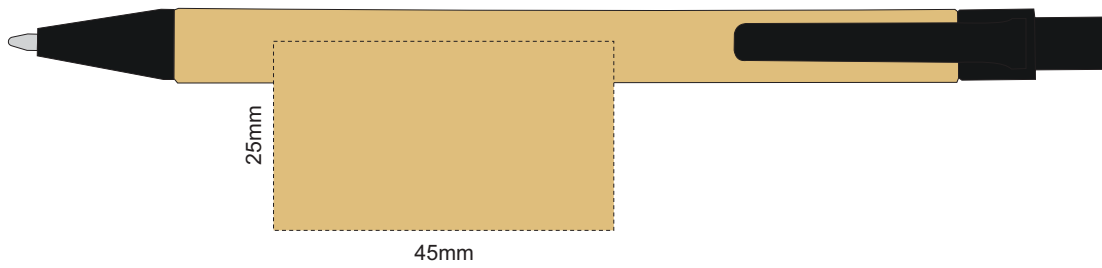

100% of Actual Size
Screen Print

POSITION A

100% of Actual Size
Screen Print

POSITION B

100% of Actual Size
Pad Print

POSITION D

POSITION E

100% of Actual Size
Direct Digital

POSITION D

POSITION E

Please note when pen is printed in position D,
print is not visible when in the notebook holder.

100% of Actual Size
Pad Print

100% of Actual Size
Screen Print (one colour)