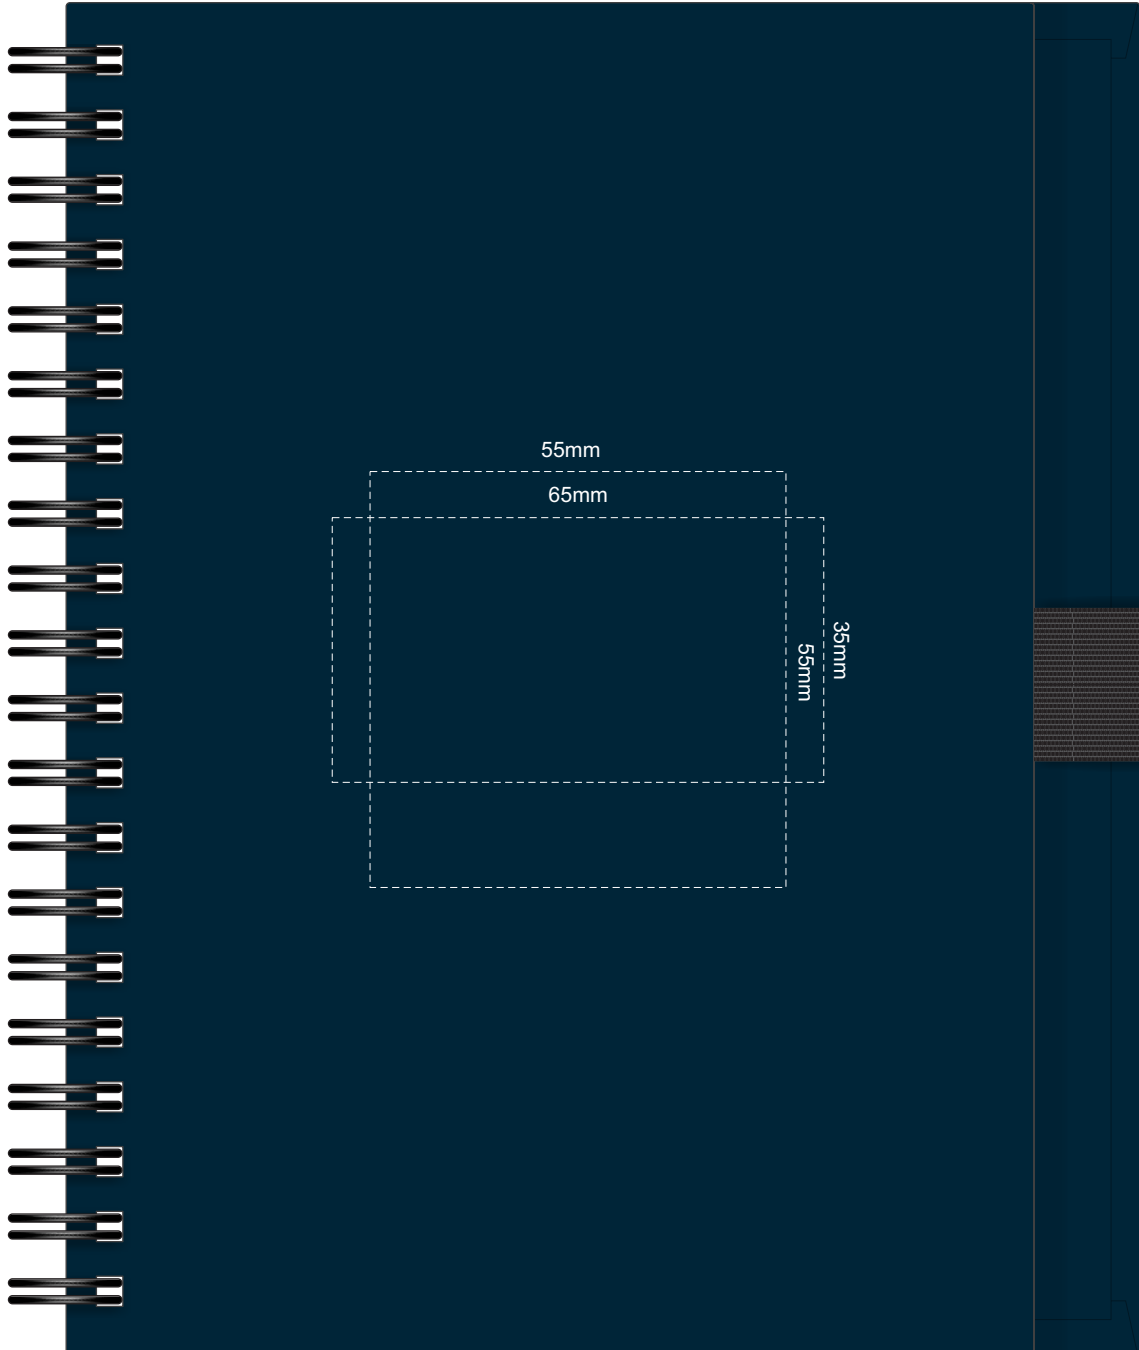

100% of Actual Size
Screen Print

POSITION A

100% of Actual Size
Screen Print

POSITION B

100% of Actual Size
Pad Print

POSITION D

POSITION E

100% of Actual Size
Direct Digital

POSITION D

POSITION E

Please note when pen is printed in position D,
print is not visible when in the notebook holder.

100% of Actual Size
Pad Print

100% of Actual Size
Screen Print (one colour)