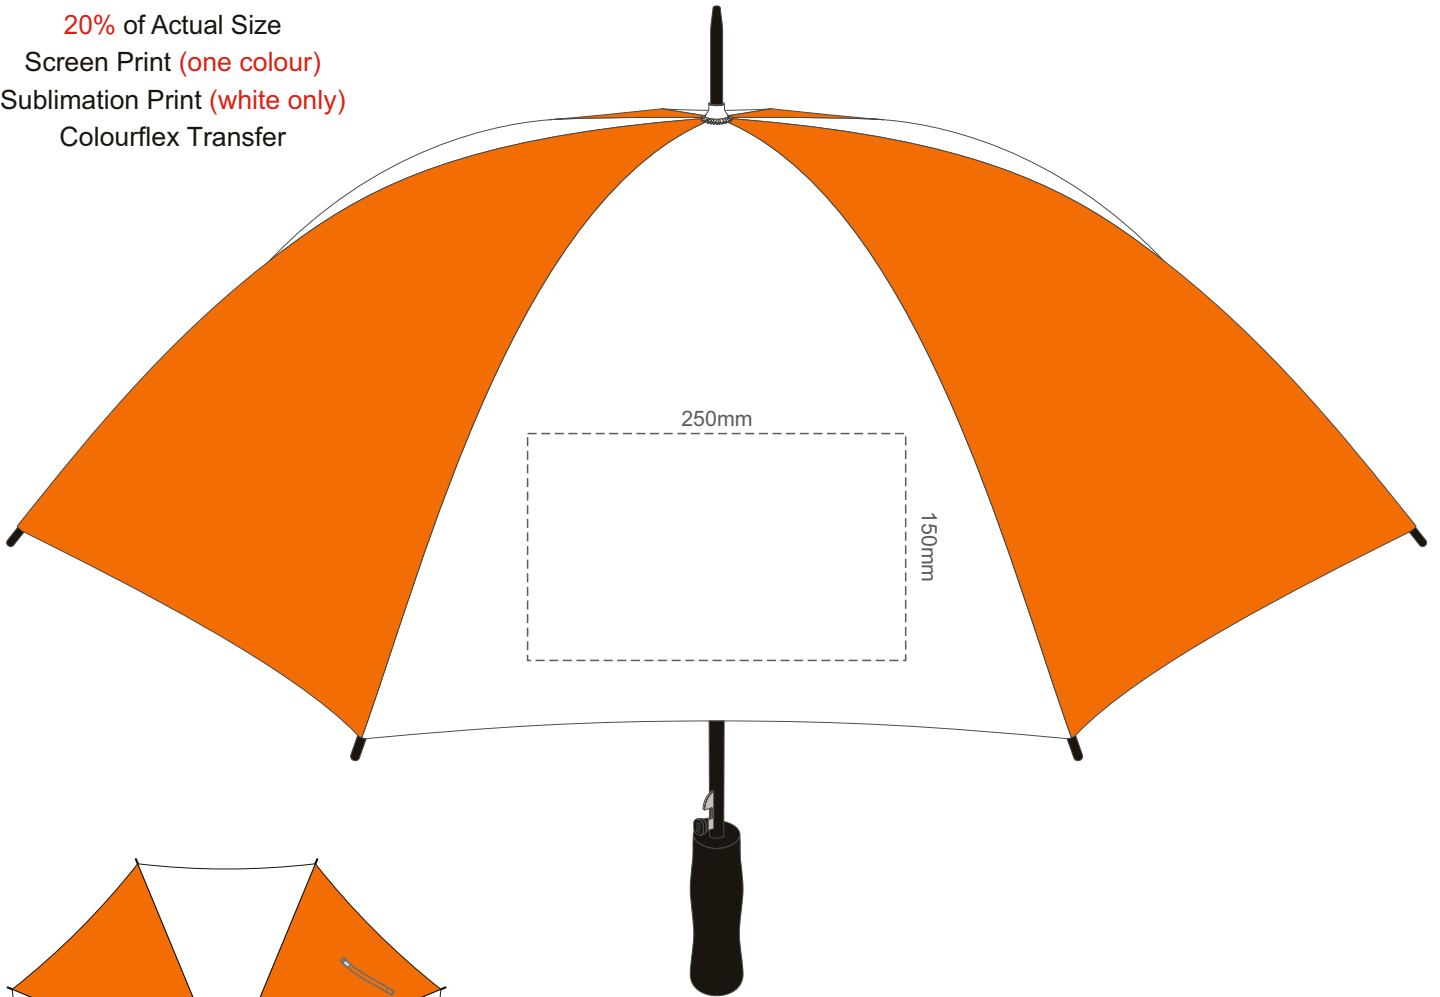

20% of Actual Size
Screen Print (one colour)
Sublimation Print (white only)
Colourflex Transfer

Top view at 5%
to indicate which
panel/s to be decorated.

PLEASE CHECK RM CODE

All white/coloured panels will have the tie on the coloured panel.

20% of Actual Size
Screen Print (one colour)
Colourflex Transfer

Top view at 5%
to indicate which
panel/s to be decorated.