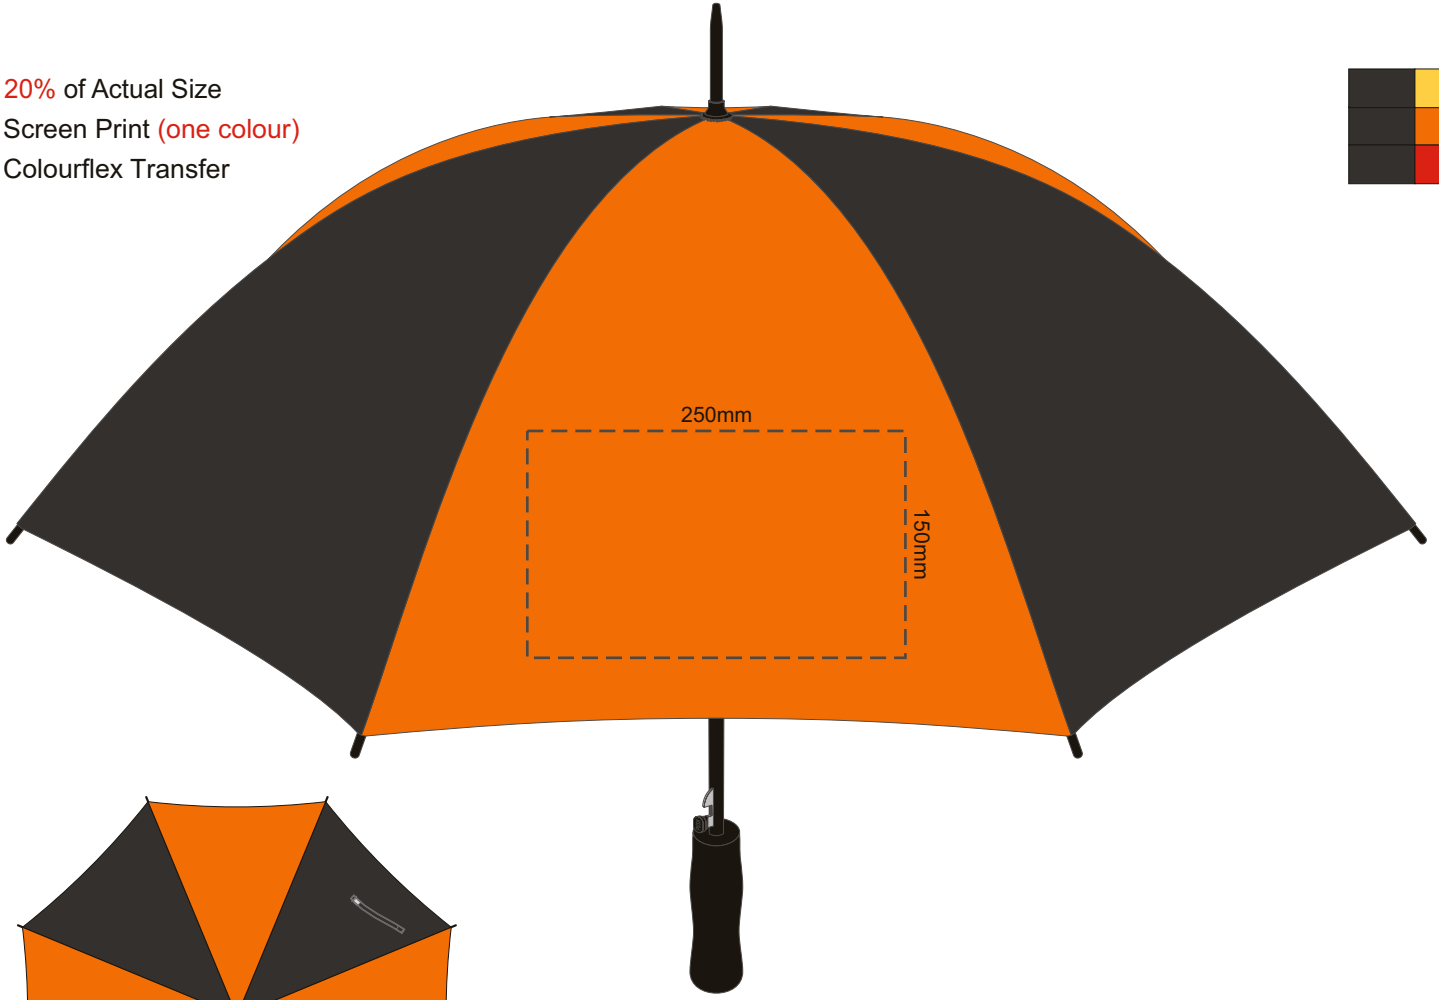

20% of Actual Size
Screen Print (one colour)
Sublimation Print (white only)
Colourflex Transfer

Top view at 5%
to indicate which
panel/s to be decorated.

PLEASE CHECK RM CODE

All white/coloured panels will have the tie on the coloured panel.

20% of Actual Size
Screen Print (one colour)
Colourflex Transfer

Top view at 5%
to indicate which
panel/s to be decorated.