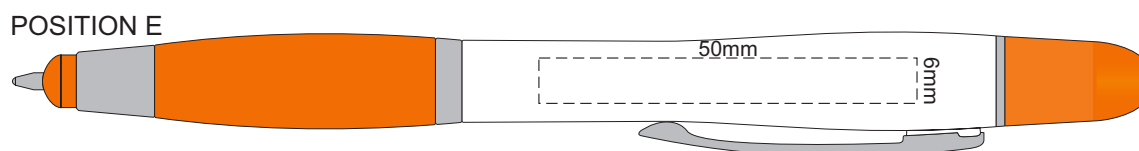

GRIP COLOURS	CAP COLOURS
Black	Light Grey
Yellow	
Orange	
Pink	
Red	
Light Green	
Dark Green	
Blue	
Dark Blue	
Purple	
Black	Dark Grey

100% of Actual Size
Pad Print

100% of Actual Size
Pad Print

100% of Actual Size
Direct Digital

100% of Actual Size
Direct Digital