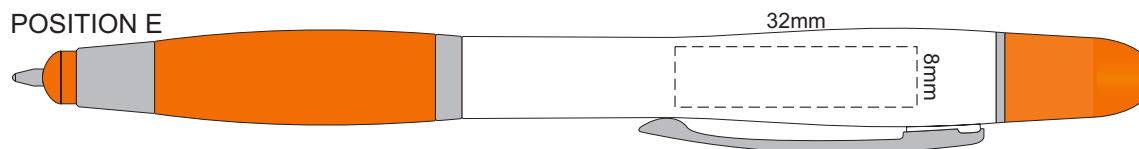

GRIP COLOURS	CAP COLOURS
Black	Light Grey
Yellow	
Orange	
Pink	
Red	
Light Green	
Dark Green	
Blue	
Dark Blue	
Purple	
Black	Dark Grey

100% of Actual Size
Pad Print

100% of Actual Size
Pad Print

100% of Actual Size
Direct Digital

100% of Actual Size
Direct Digital