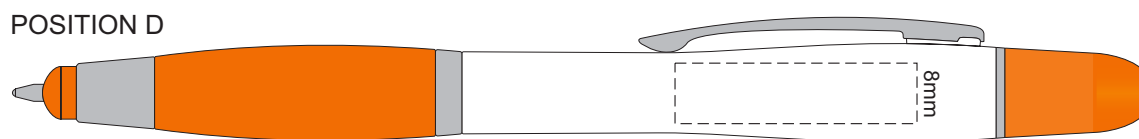

GRIP COLOURS	CAP COLOURS
Black	Light Grey
Yellow	
Orange	
Pink	
Red	
Light Green	
Dark Green	
Blue	
Dark Blue	
Purple	
Black	Dark Grey

100% of Actual Size
Pad Print

100% of Actual Size
Pad Print

100% of Actual Size
Direct Digital

100% of Actual Size
Direct Digital