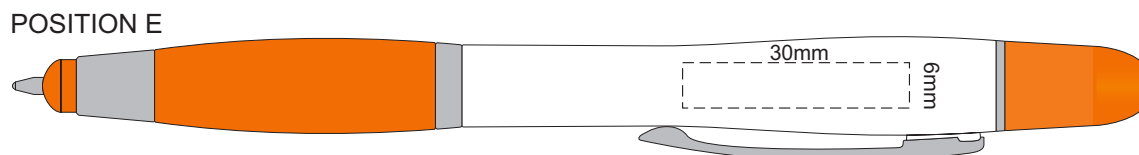

GRIP COLOURS	CAP COLOURS
Black	Light Grey
Yellow	
Orange	
Pink	
Red	
Light Green	
Dark Green	
Blue	
Dark Blue	
Purple	
Black	Dark Grey

100% of Actual Size
Pad Print

100% of Actual Size
Pad Print

100% of Actual Size
Direct Digital

100% of Actual Size
Direct Digital