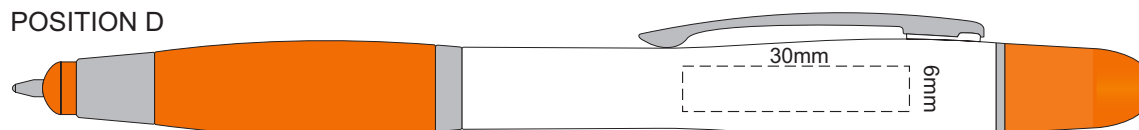

GRIP COLOURS	CAP COLOURS
Black	Light Grey
Yellow	
Orange	
Pink	
Red	
Light Green	
Dark Green	
Blue	
Dark Blue	
Purple	
Black	Dark Grey

100% of Actual Size
Pad Print

100% of Actual Size
Pad Print

100% of Actual Size
Direct Digital

100% of Actual Size
Direct Digital