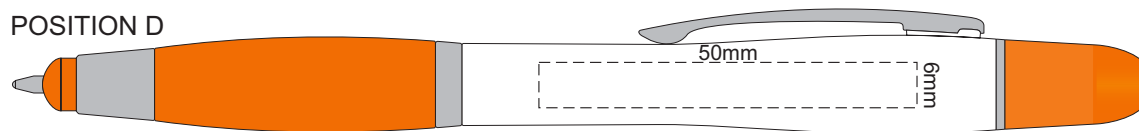

GRIP COLOURS	CAP COLOURS
Black	Light Grey
Yellow	
Orange	
Pink	
Red	
Light Green	
Dark Green	
Blue	
Dark Blue	
Purple	
Black	Dark Grey

100% of Actual Size
Pad Print

100% of Actual Size
Pad Print

100% of Actual Size
Direct Digital

100% of Actual Size
Direct Digital