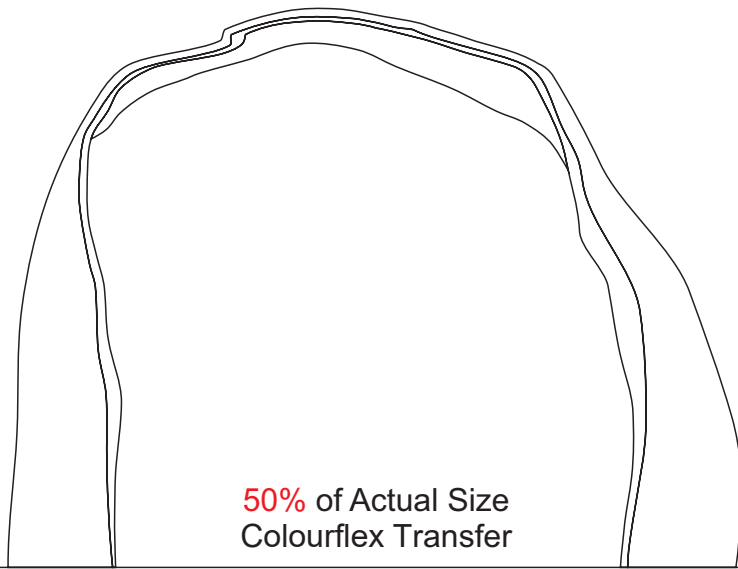

50% of Actual Size
Screen Print

250mm

250mm

50% of Actual Size
Colourflex Transfer

250mm

200mm

Please note the orientation of these print areas may be rotated to best suit your needs.