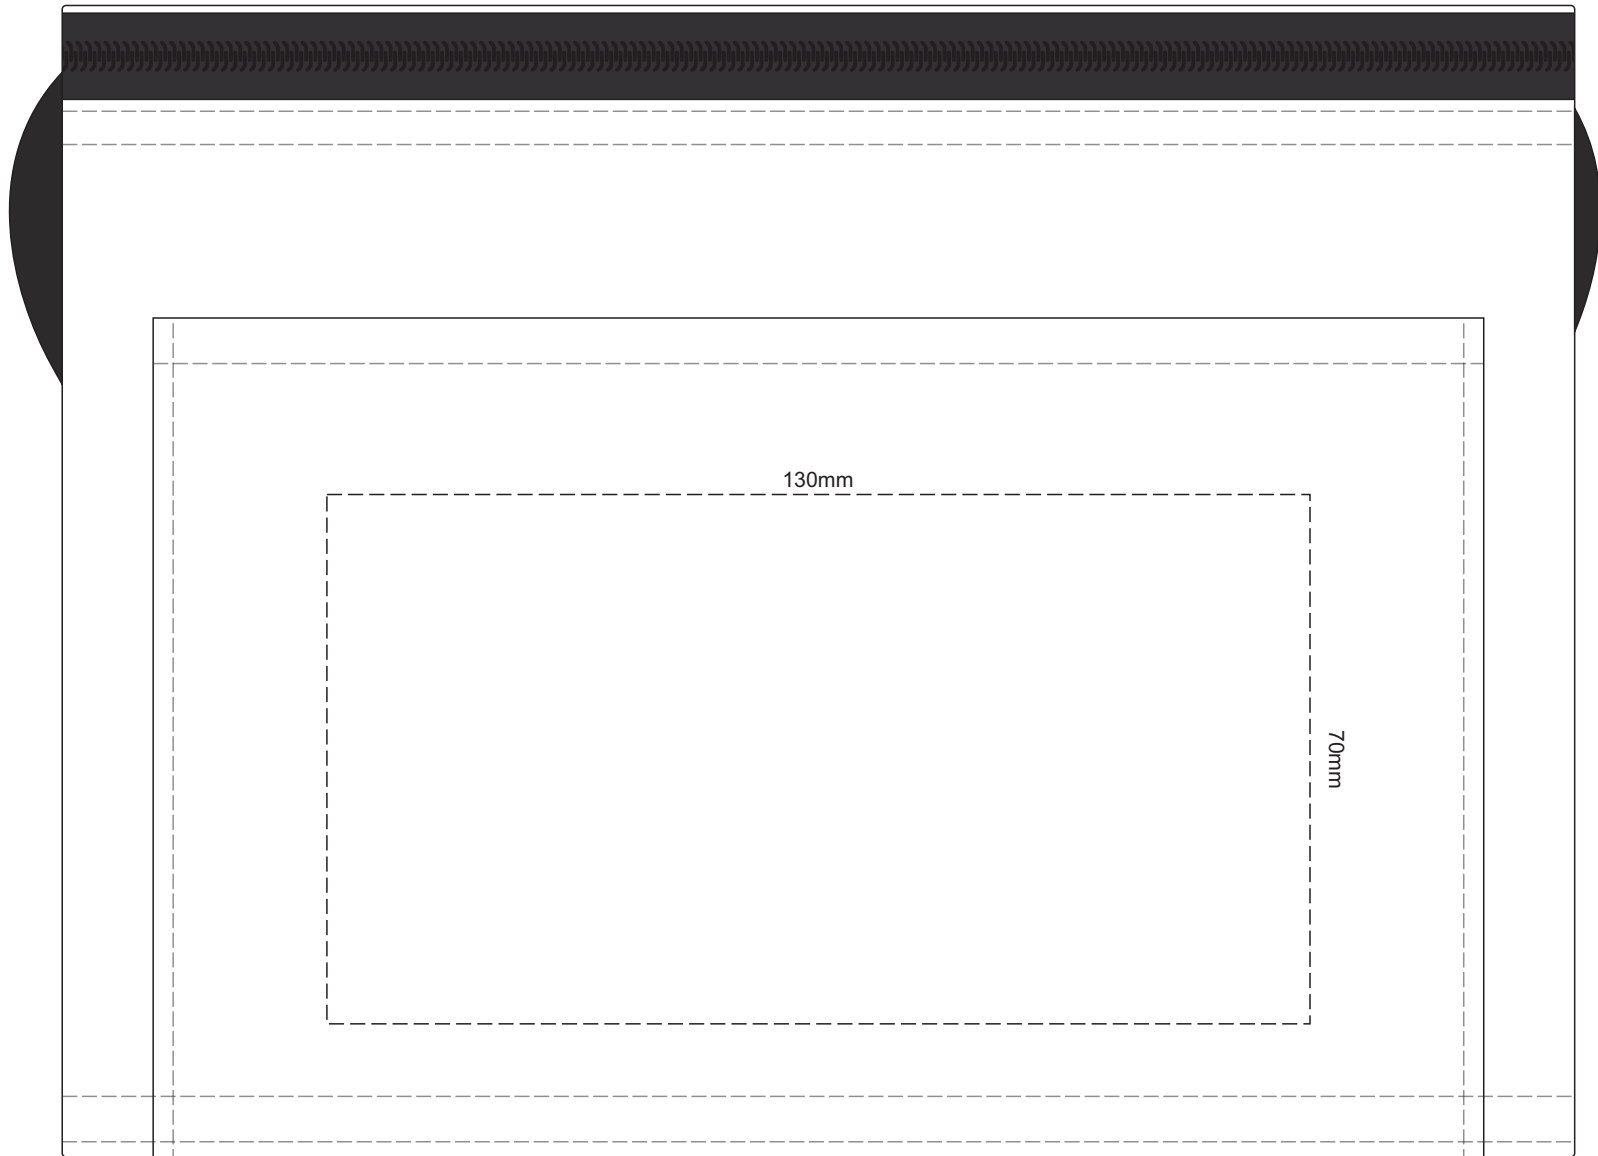

100% of Actual Size
Screen Print

100% of Actual Size
Colourflex Transfer

100% of Actual Size
Sublimation (white bag only)