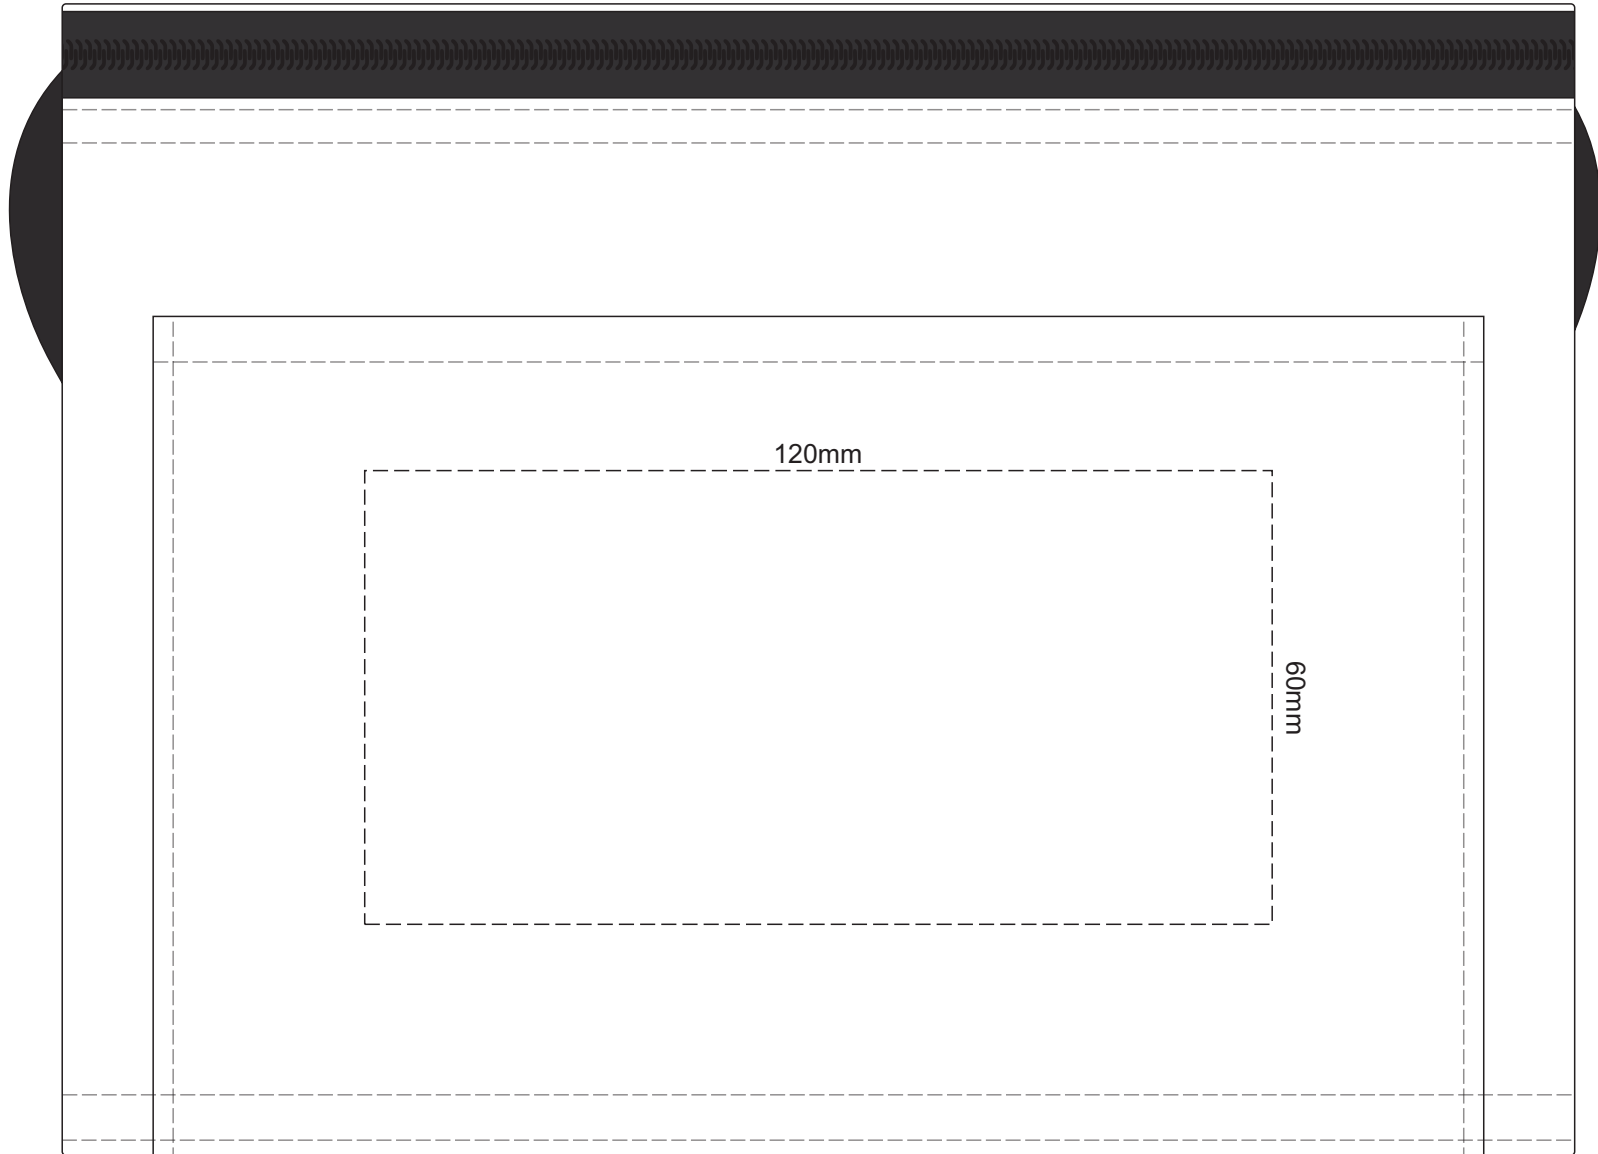

100% of Actual Size
Screen Print

100% of Actual Size
Colourflex Transfer

100% of Actual Size
Sublimation (white bag only)