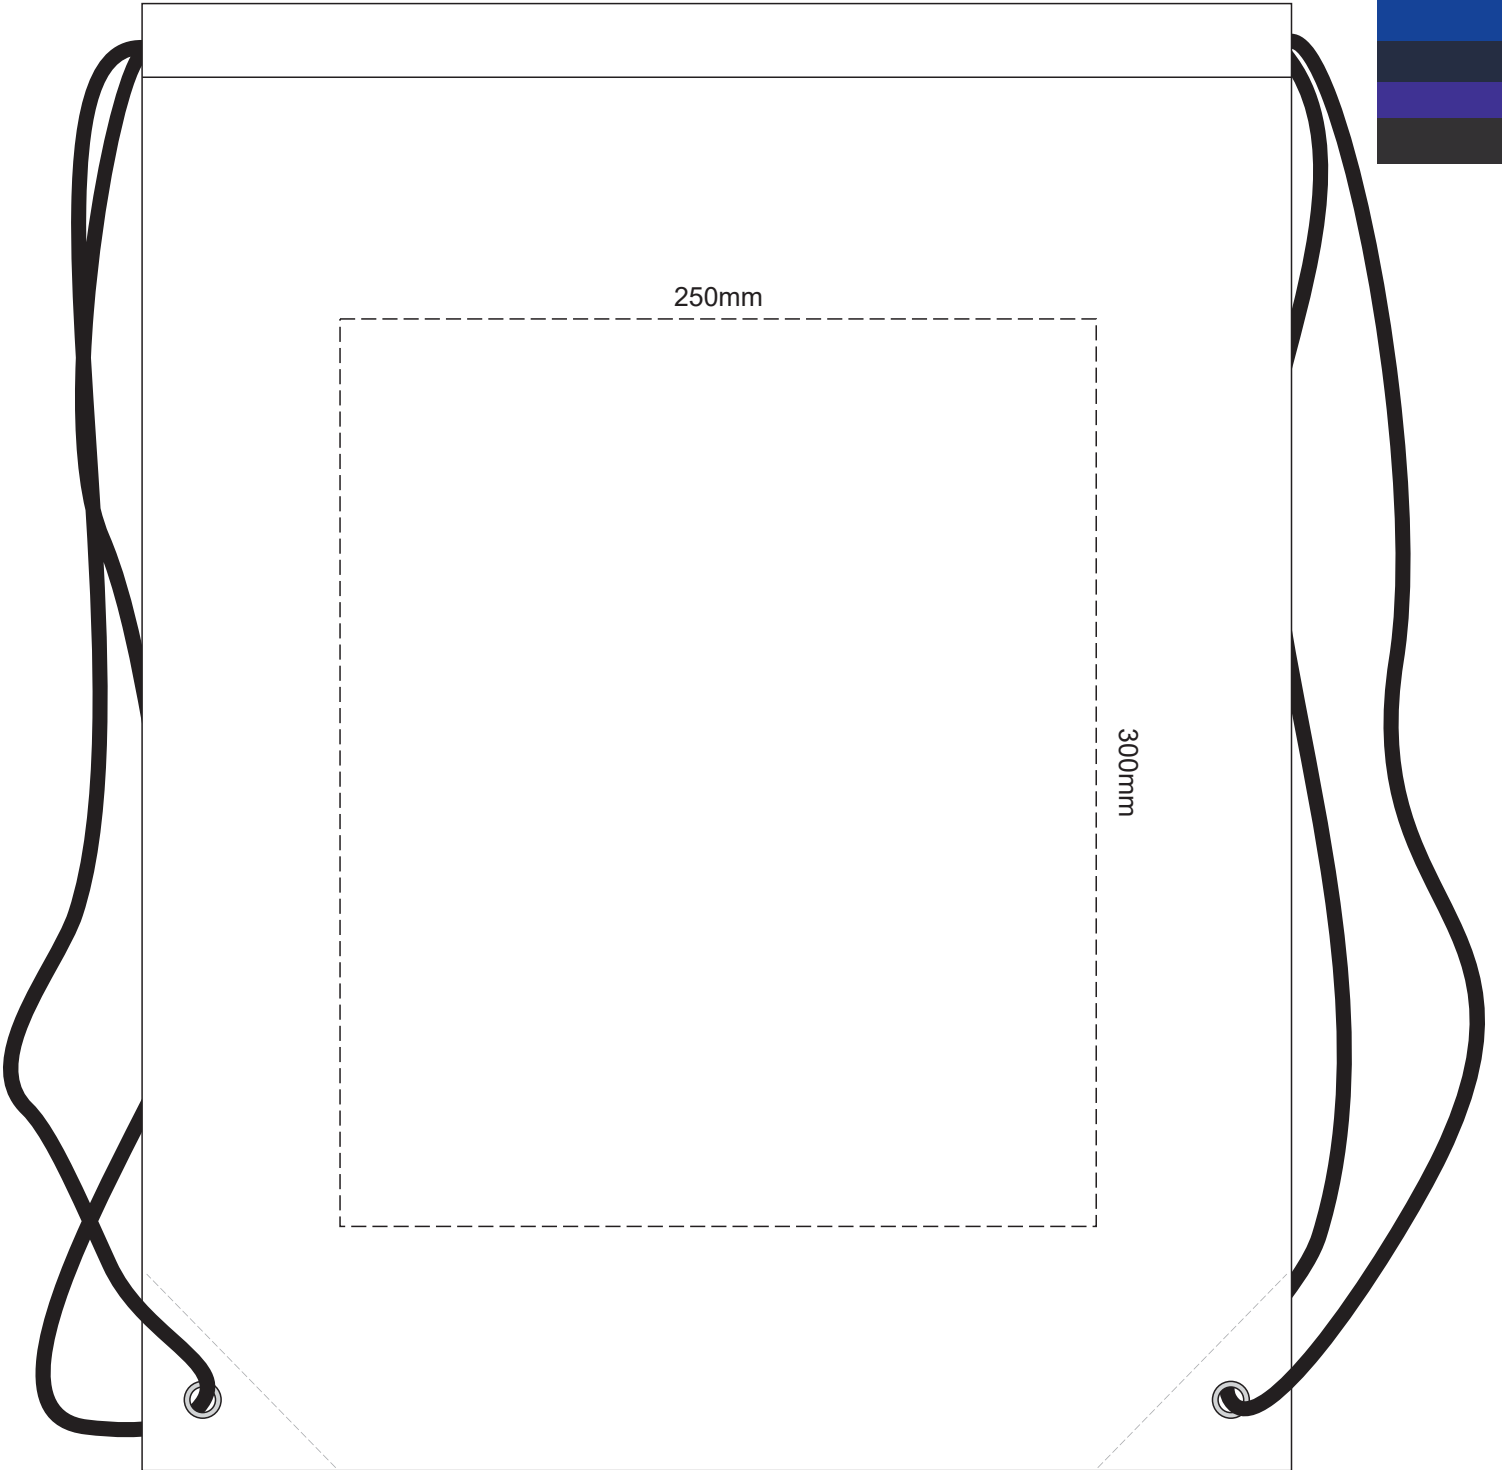

40% of Actual Size
Screen Print

40% of Actual Size
Colourflex Transfer

Please note the orientation of these print areas may be rotated to best suit your needs.