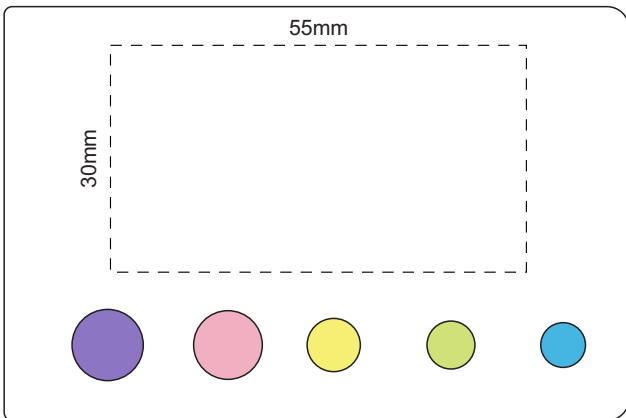

100% of Actual Size
Pad Print

Front

Back

← Opens
this side →