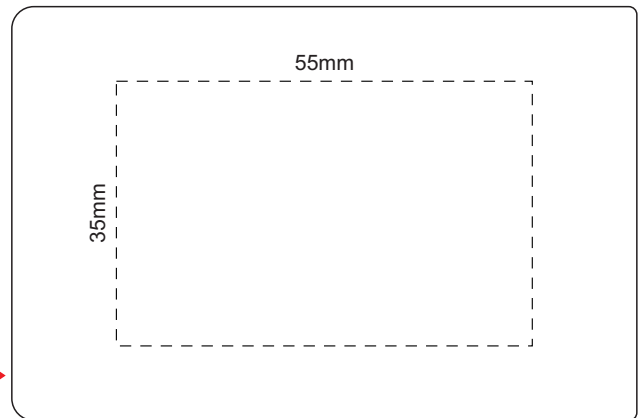

100% of Actual Size
Pad Print

Front

Back

← Opens
this side →