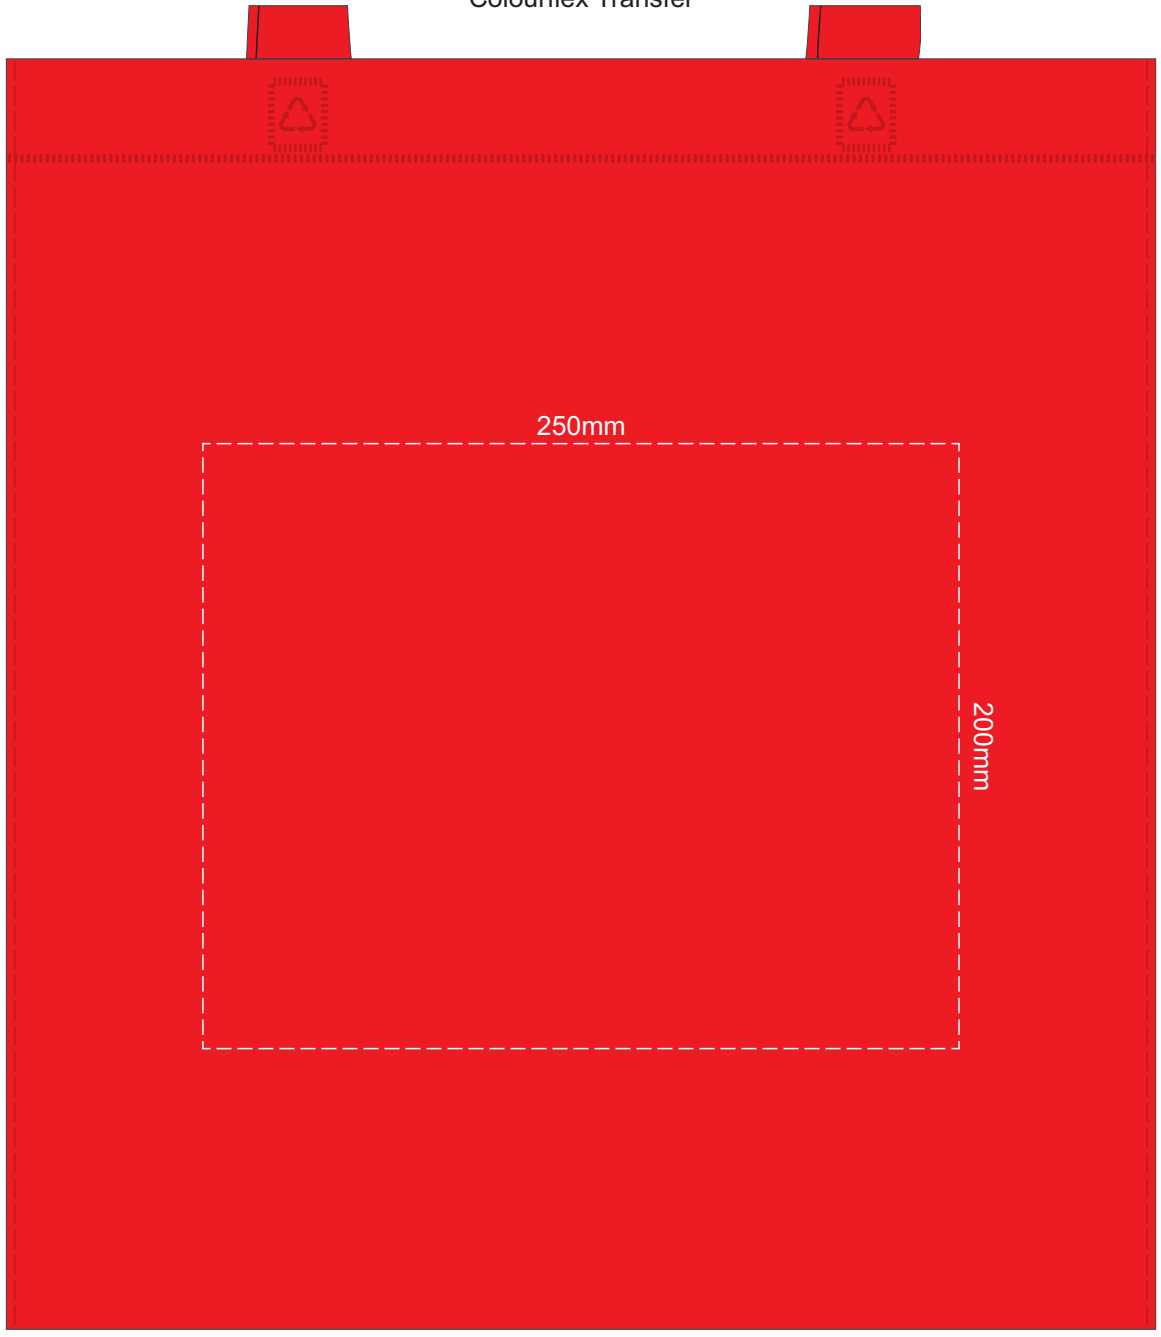

- Grey
- Khaki Brown
- Natural
- White
- Yellow
- Orange
- Pink
- Red
- Bright Green
- Kelly Green
- Dark Green
- Teal
- Light Blue
- Process Blue
- Royal Blue
- Navy
- Purple
- Black

40% of Actual Size
Screen Print

250mm

250mm

- Grey
- Khaki Brown
- Natural
- White
- Yellow
- Orange
- Pink
- Red
- Bright Green
- Kelly Green
- Dark Green
- Teal
- Light Blue
- Process Blue
- Royal Blue
- Navy
- Purple
- Black

40% of Actual Size
Colourflex Transfer

Please note the orientation the print area may be rotated to best suit the requirements.