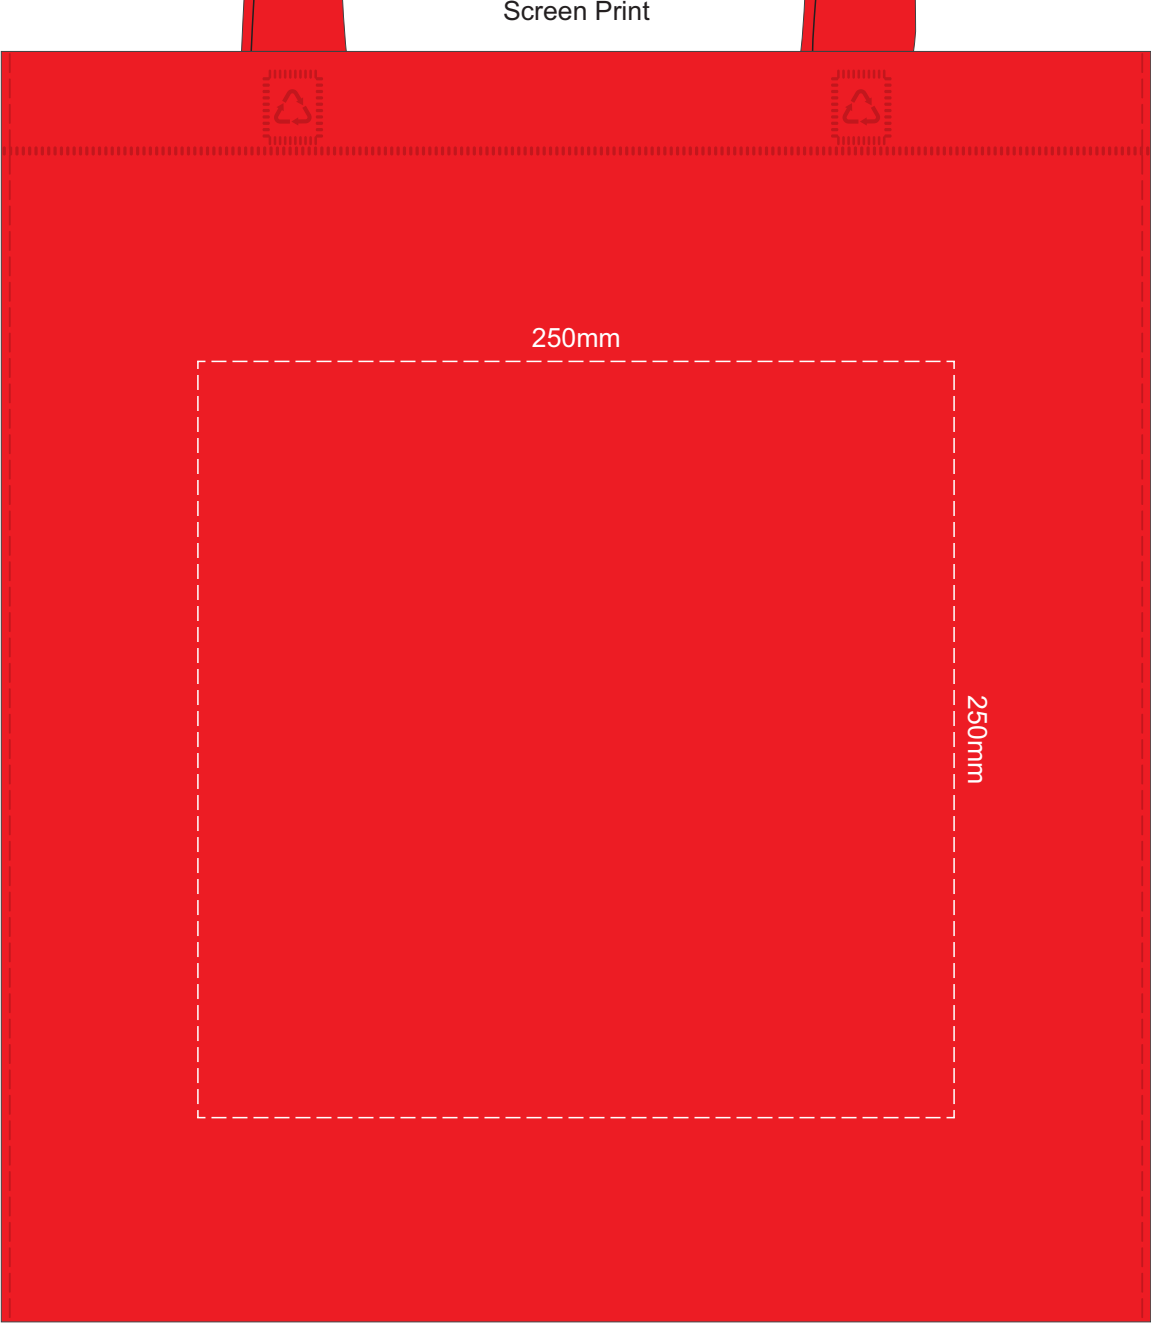

- Grey
- Khaki Brown
- Natural
- White
- Yellow
- Orange
- Pink
- Red
- Bright Green
- Kelly Green
- Dark Green
- Teal
- Light Blue
- Process Blue
- Royal Blue
- Navy
- Purple
- Black

40% of Actual Size
Screen Print

250mm

250mm

- Grey
- Khaki Brown
- Natural
- White
- Yellow
- Orange
- Pink
- Red
- Bright Green
- Kelly Green
- Dark Green
- Teal
- Light Blue
- Process Blue
- Royal Blue
- Navy
- Purple
- Black

40% of Actual Size
Colourflex Transfer

Please note the orientation the print area may be rotated to best suit the requirements.