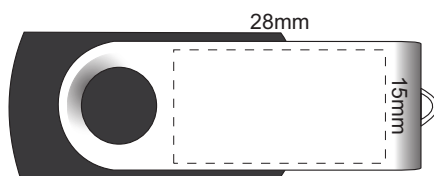

100% of Actual Size
Screen Print

POSITION A

100% of Actual Size
Pad Print
Laser Engraving

POSITION D

POSITION E

Engraves to Brass Colour

100% of Actual Size
Screen Print

POSITION A

100% of Actual Size
Pad Print
Laser Engraving

POSITION D

POSITION E

Engraves to Brass Colour

CASE COLOURS	SWIVEL COLOURS
White	White
Yellow	Yellow
Orange	Orange
Red	Red
Green	Green
Dark Green	Dark Green
Teal	Teal
Blue	Blue
Dark Blue	Dark Blue
Purple	Purple
Black	Black

100% of Actual Size

Pad Print
Laser Engraving
Direct Digital

-  Silver engraves to a natural etch
-  Colours engrave to a shiny steel finish

100% of Actual Size
Pad Print
Gift Box

Please be aware we cannot guarantee exact
colour matches between the flash drive and pen.