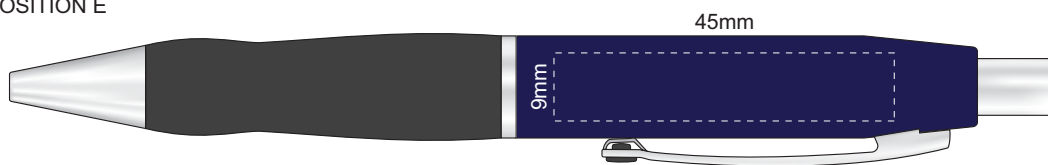

100% of Actual Size
Screen Print

POSITION A

100% of Actual Size
Pad Print
Laser Engraving

POSITION D

POSITION E

Engraves to Brass Colour

100% of Actual Size
Screen Print

POSITION A

100% of Actual Size
Pad Print
Laser Engraving

POSITION D

POSITION E

Engraves to Brass Colour

CASE COLOURS	SWIVEL COLOURS
White	White
Yellow	Yellow
Orange	Orange
Red	Red
Green	Green
Dark Green	Dark Green
Teal	Teal
Blue	Blue
Dark Blue	Dark Blue
Purple	Purple
Black	Black

100% of Actual Size

Pad Print
Laser Engraving
Direct Digital

-  Silver engraves to a natural etch
-  Colours engrave to a shiny steel finish

100% of Actual Size
Pad Print
Gift Box

Please be aware we cannot guarantee exact
colour matches between the flash drive and pen.