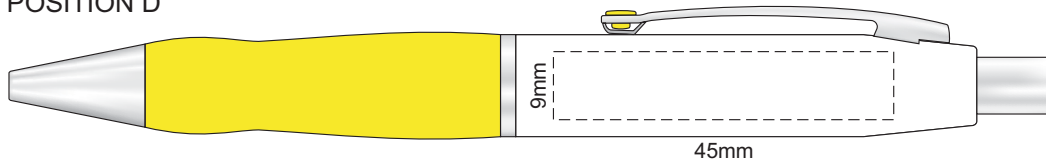

100% of Actual Size
Screen Print

POSITION A

100% of Actual Size
Pad Print
Laser Engraving

POSITION D

POSITION E

Engraves to Brass Colour

100% of Actual Size
Screen Print

POSITION A

100% of Actual Size
Pad Print
Laser Engraving

POSITION D

POSITION E

Engraves to Brass Colour

CASE COLOURS	SWIVEL COLOURS
White	White
Yellow	Yellow
Orange	Orange
Red	Red
Green	Green
Dark Green	Dark Green
Teal	Teal
Blue	Blue
Dark Blue	Dark Blue
Purple	Purple
Black	Black

100% of Actual Size

Pad Print
Laser Engraving
Direct Digital

-  Silver engraves to a natural etch
-  Colours engrave to a shiny steel finish

100% of Actual Size
Pad Print
Gift Box

Please be aware we cannot guarantee exact
colour matches between the flash drive and pen.