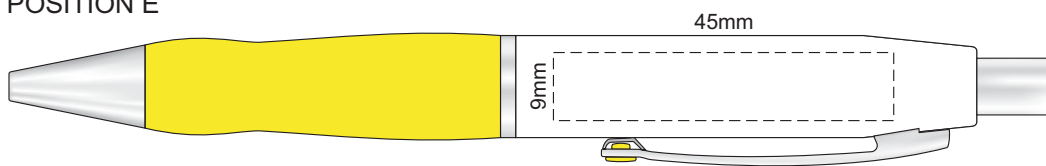

100% of Actual Size
Screen Print

POSITION A

100% of Actual Size
Pad Print
Laser Engraving

POSITION D

POSITION E

Engraves to Brass Colour

100% of Actual Size
Screen Print

POSITION A

100% of Actual Size
Pad Print
Laser Engraving

POSITION D

POSITION E

Engraves to Brass Colour

CASE COLOURS	SWIVEL COLOURS
White	White
Yellow	Yellow
Orange	Orange
Red	Red
Green	Green
Dark Green	Dark Green
Teal	Teal
Blue	Blue
Dark Blue	Dark Blue
Purple	Purple
Black	Black

100% of Actual Size

Pad Print
Laser Engraving
Direct Digital

-  Silver engraves to a natural etch
-  Colours engrave to a shiny steel finish

100% of Actual Size
Pad Print
Gift Box

Please be aware we cannot guarantee exact
colour matches between the flash drive and pen.