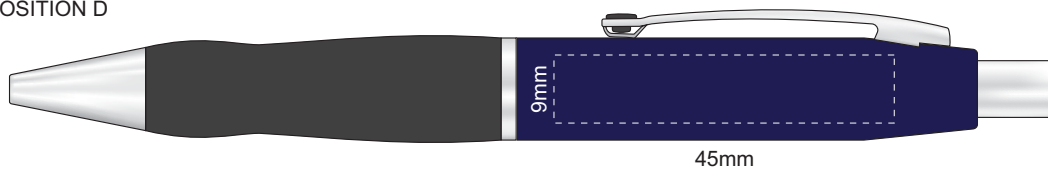

100% of Actual Size
Screen Print

POSITION A

100% of Actual Size
Pad Print
Laser Engraving

POSITION D

POSITION E

Engraves to Brass Colour

100% of Actual Size
Screen Print

POSITION A

100% of Actual Size
Pad Print
Laser Engraving

POSITION D

POSITION E

Engraves to Brass Colour

CASE COLOURS	SWIVEL COLOURS
White	White
Yellow	Yellow
Orange	Orange
Red	Red
Green	Green
Dark Green	Dark Green
Teal	Teal
Blue	Blue
Dark Blue	Dark Blue
Purple	Purple
Black	Black

100% of Actual Size

Pad Print
Laser Engraving
Direct Digital

-  Silver engraves to a natural etch
-  Colours engrave to a shiny steel finish

100% of Actual Size
Pad Print
Gift Box

Please be aware we cannot guarantee exact
colour matches between the flash drive and pen.