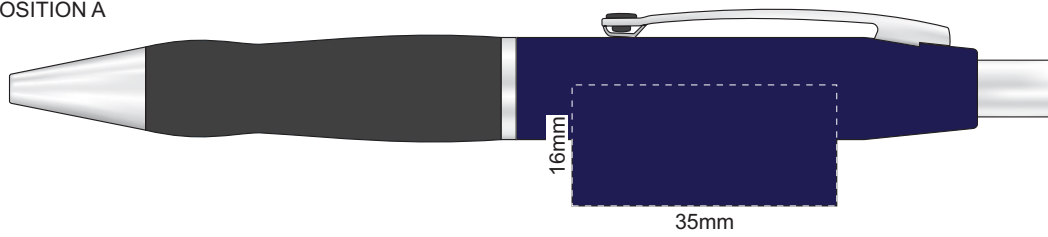

100% of Actual Size
Screen Print

POSITION A

100% of Actual Size
Pad Print
Laser Engraving

POSITION D

POSITION E

Engraves to Brass Colour

100% of Actual Size
Screen Print

POSITION A

100% of Actual Size
Pad Print
Laser Engraving

POSITION D

POSITION E

Engraves to Brass Colour

CASE COLOURS	SWIVEL COLOURS
White	White
Yellow	Yellow
Orange	Orange
Red	Red
Green	Green
Dark Green	Dark Green
Teal	Teal
Blue	Blue
Dark Blue	Dark Blue
Purple	Purple
Black	Black

100% of Actual Size

Pad Print
Laser Engraving
Direct Digital

-  Silver engraves to a natural etch
-  Colours engrave to a shiny steel finish

100% of Actual Size
Pad Print
Gift Box

Please be aware we cannot guarantee exact
colour matches between the flash drive and pen.