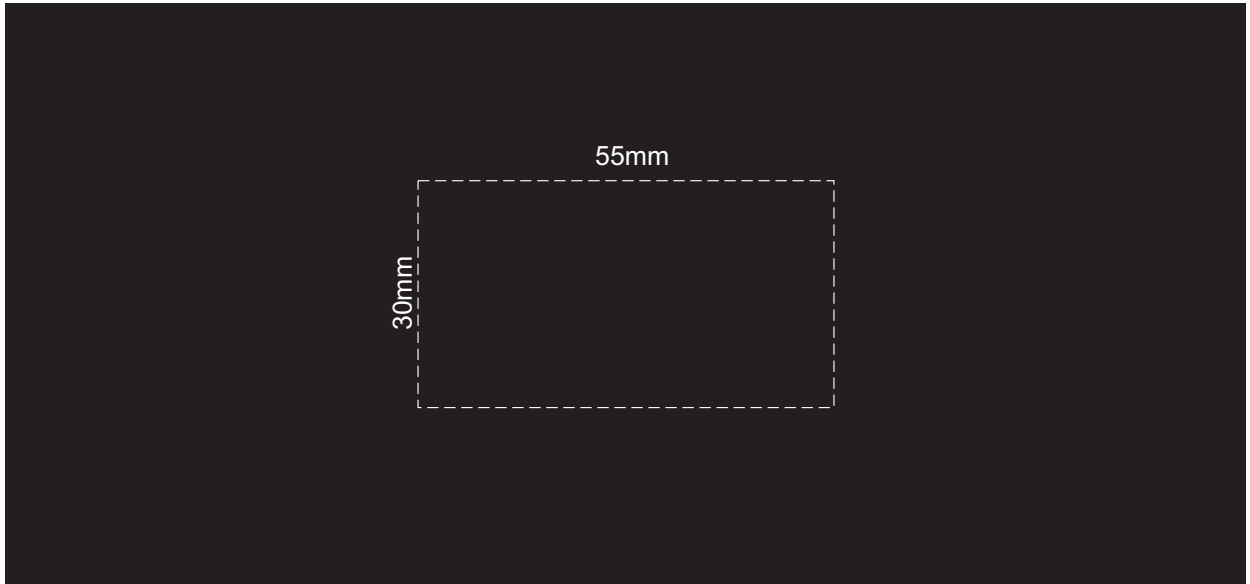

100% of Actual Size
Screen Print

POSITION A

100% of Actual Size
Pad Print
Laser Engraving

POSITION D

POSITION E

Engraves to Brass Colour

100% of Actual Size
Screen Print

POSITION A

100% of Actual Size
Pad Print
Laser Engraving

POSITION D

POSITION E

Engraves to Brass Colour

CASE COLOURS	SWIVEL COLOURS
White	White
Yellow	Yellow
Orange	Orange
Red	Red
Green	Green
Dark Green	Dark Green
Teal	Teal
Blue	Blue
Dark Blue	Dark Blue
Purple	Purple
Black	Black

100% of Actual Size

Pad Print
Laser Engraving
Direct Digital

-  Silver engraves to a natural etch
-  Colours engrave to a shiny steel finish

100% of Actual Size
Pad Print
Gift Box

Please be aware we cannot guarantee exact
colour matches between the flash drive and pen.