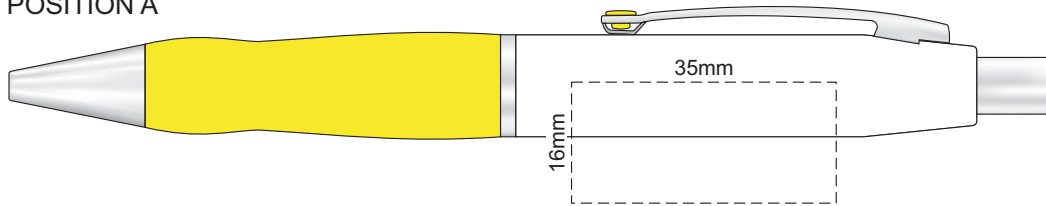

100% of Actual Size
Screen Print

POSITION A

100% of Actual Size
Pad Print
Laser Engraving

POSITION D

POSITION E

Engraves to Brass Colour

100% of Actual Size
Screen Print

POSITION A

100% of Actual Size
Pad Print
Laser Engraving

POSITION D

POSITION E

Engraves to Brass Colour

CASE COLOURS	SWIVEL COLOURS
White	White
Yellow	Yellow
Orange	Orange
Red	Red
Green	Green
Dark Green	Dark Green
Teal	Teal
Blue	Blue
Dark Blue	Dark Blue
Purple	Purple
Black	Black

100% of Actual Size

Pad Print
Laser Engraving
Direct Digital

-  Silver engraves to a natural etch
-  Colours engrave to a shiny steel finish

100% of Actual Size
Pad Print
Gift Box

Please be aware we cannot guarantee exact
colour matches between the flash drive and pen.