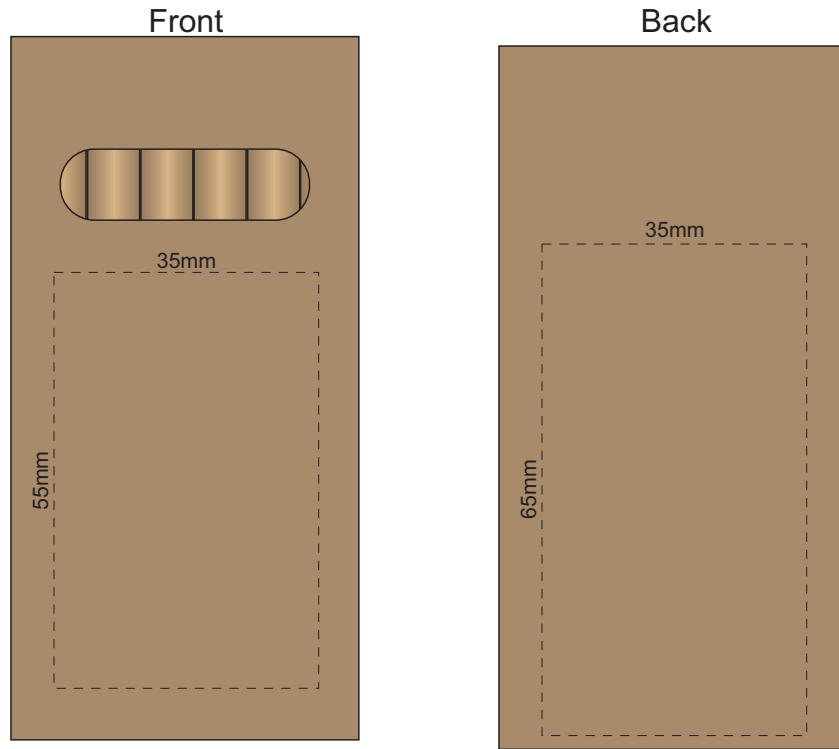

100% of Actual Size  
Pad Print (one colour)

100% of Actual Size  
Direct Digital