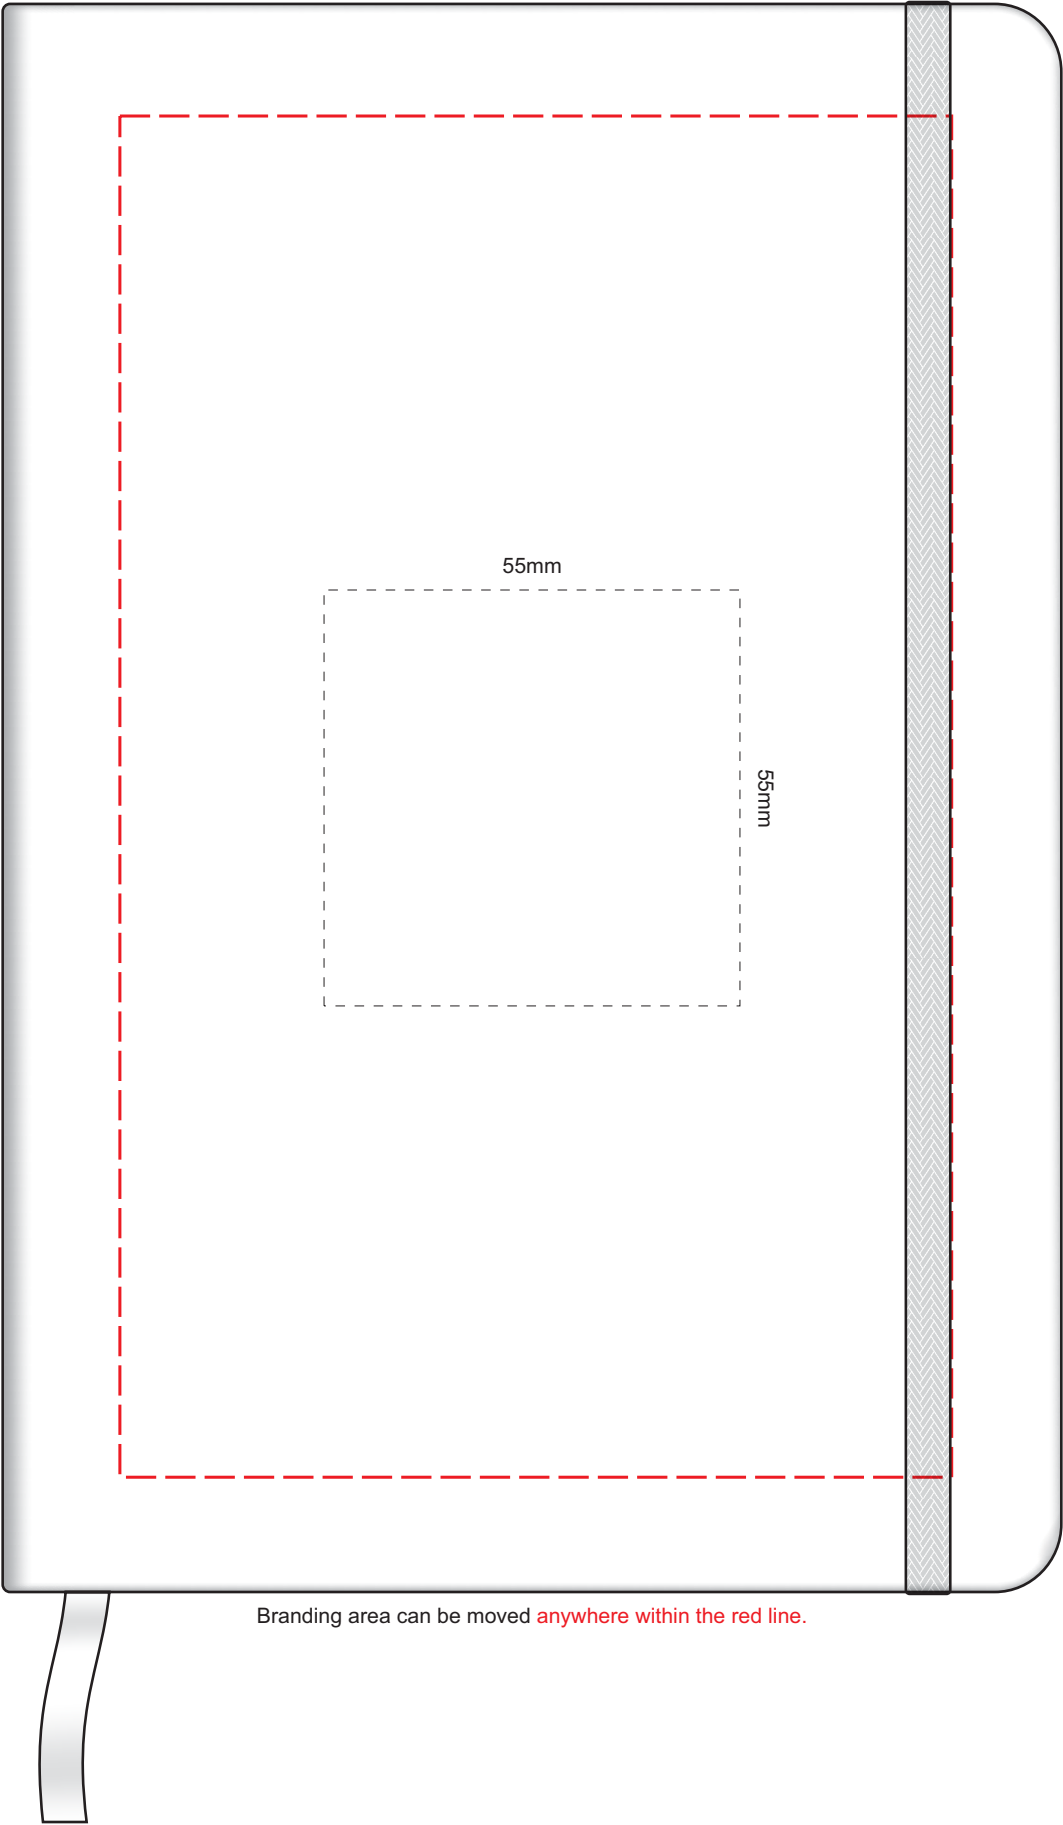

100% of Actual Size
Pad Print

Branding area can be moved **anywhere within the red line.**

100% of Actual Size
Pad Print BACK

Branding area can be moved **anywhere within the red line.**

100% of Actual Size
Pad Print

Branding area can be moved **anywhere within the red line.**

100% of Actual Size
Pad Print BACK

Branding area can be moved **anywhere within the red line.**

100% of Actual Size
Screen Print (one colour)

100% of Actual Size
Screen Print (one colour) BACK

100% of Actual Size
Direct Digital