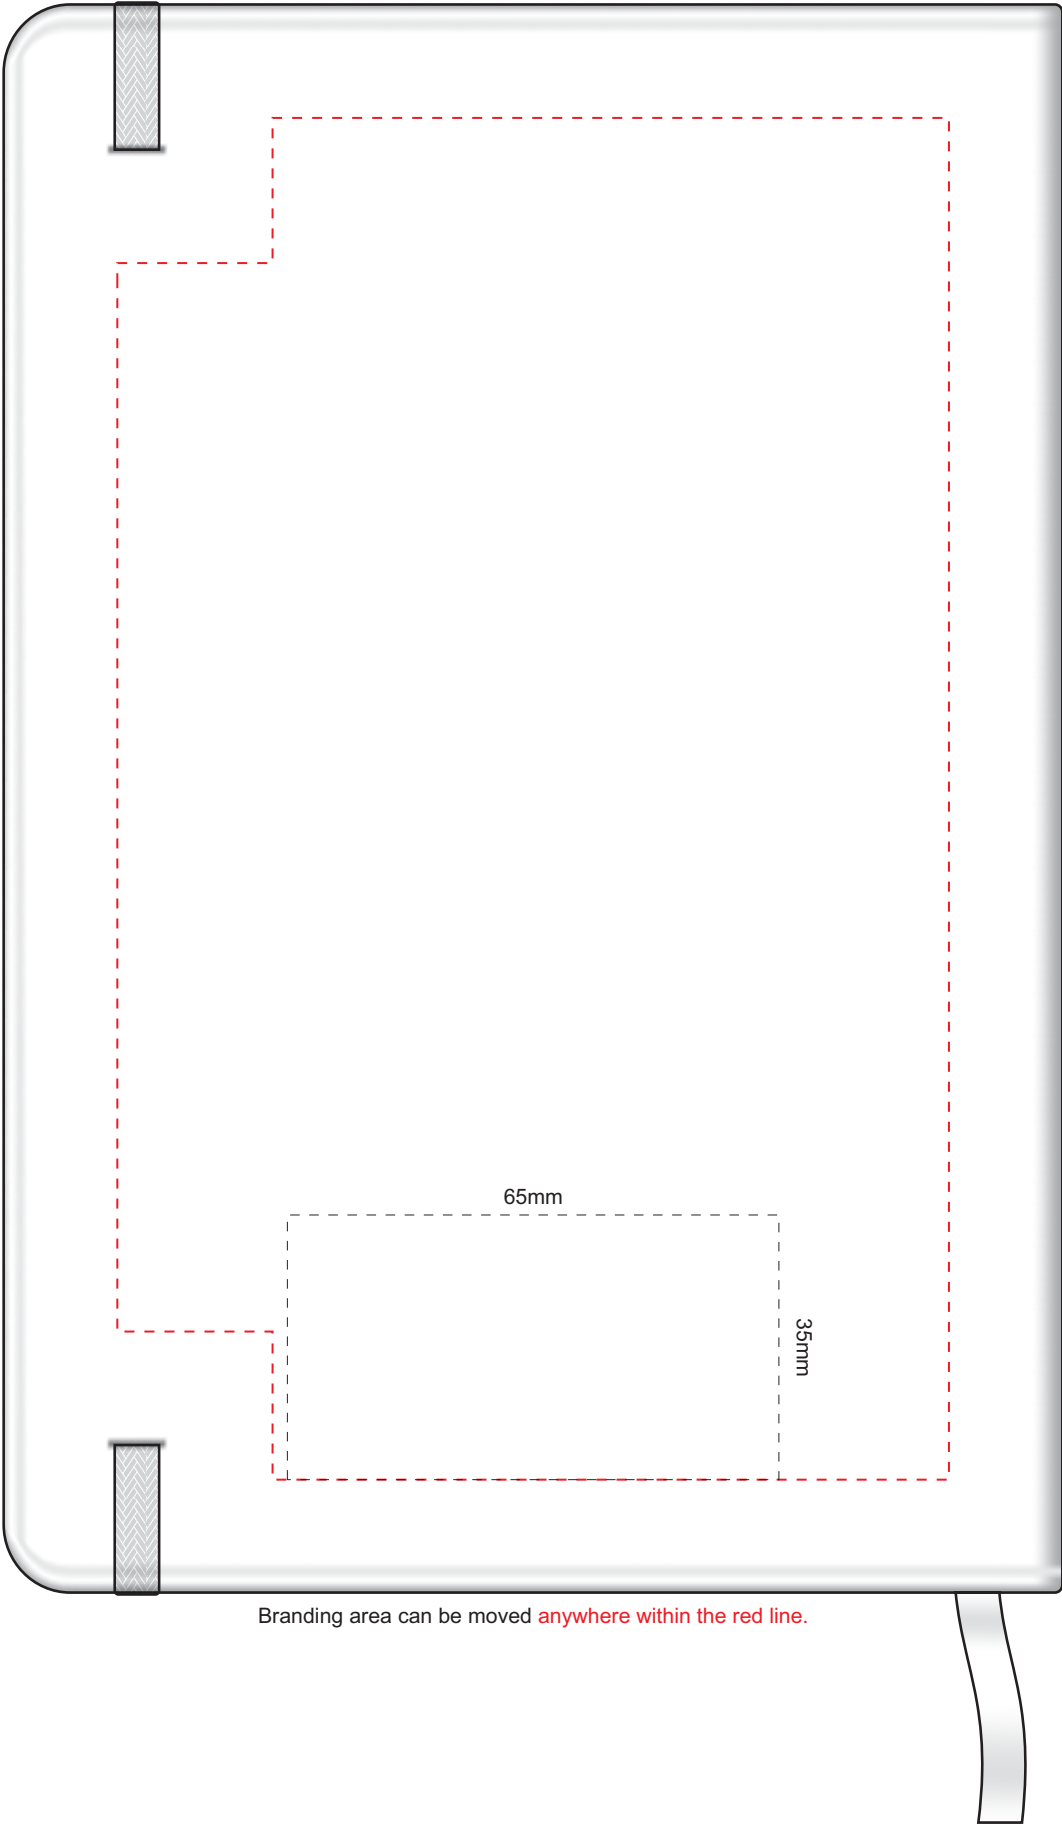

100% of Actual Size
Pad Print

Branding area can be moved **anywhere within the red line.**

100% of Actual Size
Pad Print BACK

Branding area can be moved **anywhere within the red line.**

100% of Actual Size
Pad Print

Branding area can be moved **anywhere within the red line.**

100% of Actual Size
Pad Print BACK

Branding area can be moved **anywhere within the red line.**

100% of Actual Size
Screen Print (one colour)

100% of Actual Size
Screen Print (one colour) BACK

100% of Actual Size
Direct Digital