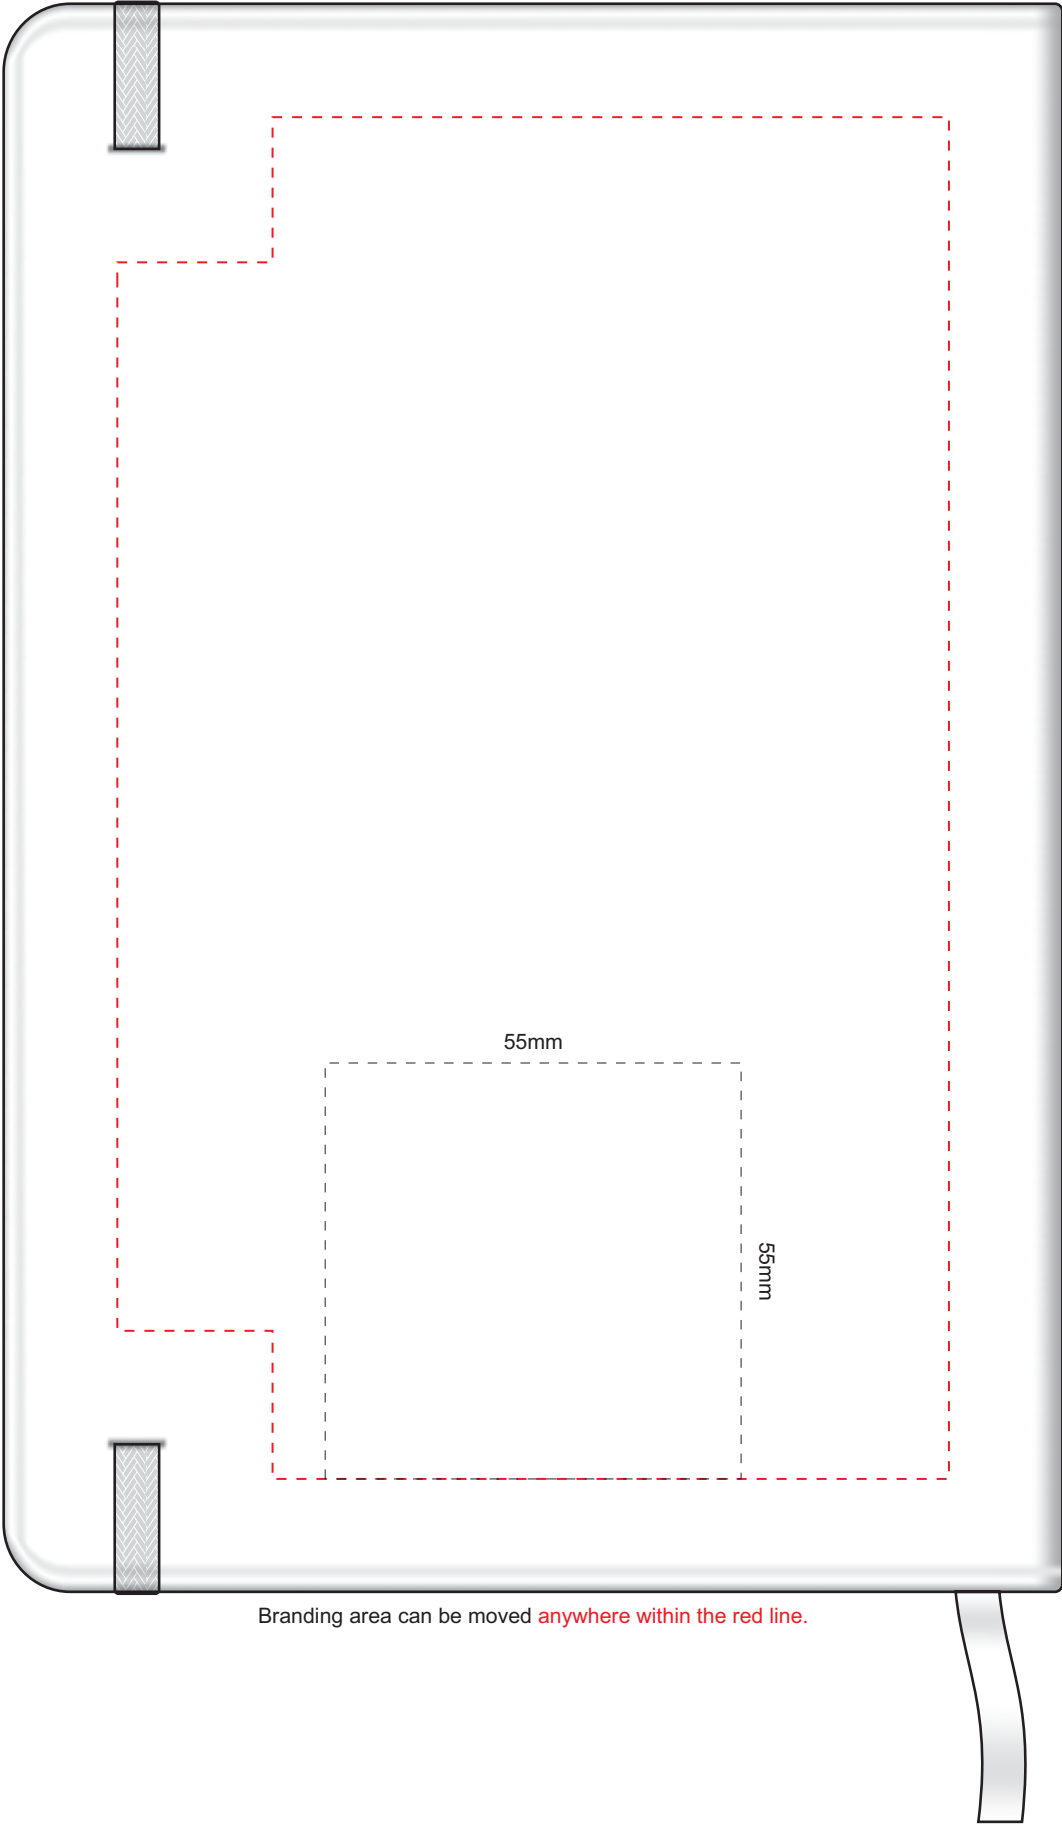

100% of Actual Size
Pad Print

Branding area can be moved **anywhere within the red line.**

100% of Actual Size
Pad Print BACK

Branding area can be moved **anywhere within the red line.**

100% of Actual Size
Pad Print

Branding area can be moved **anywhere within the red line.**

100% of Actual Size
Pad Print BACK

Branding area can be moved **anywhere within the red line.**

100% of Actual Size
Screen Print (one colour)

100% of Actual Size
Screen Print (one colour) BACK

100% of Actual Size
Direct Digital