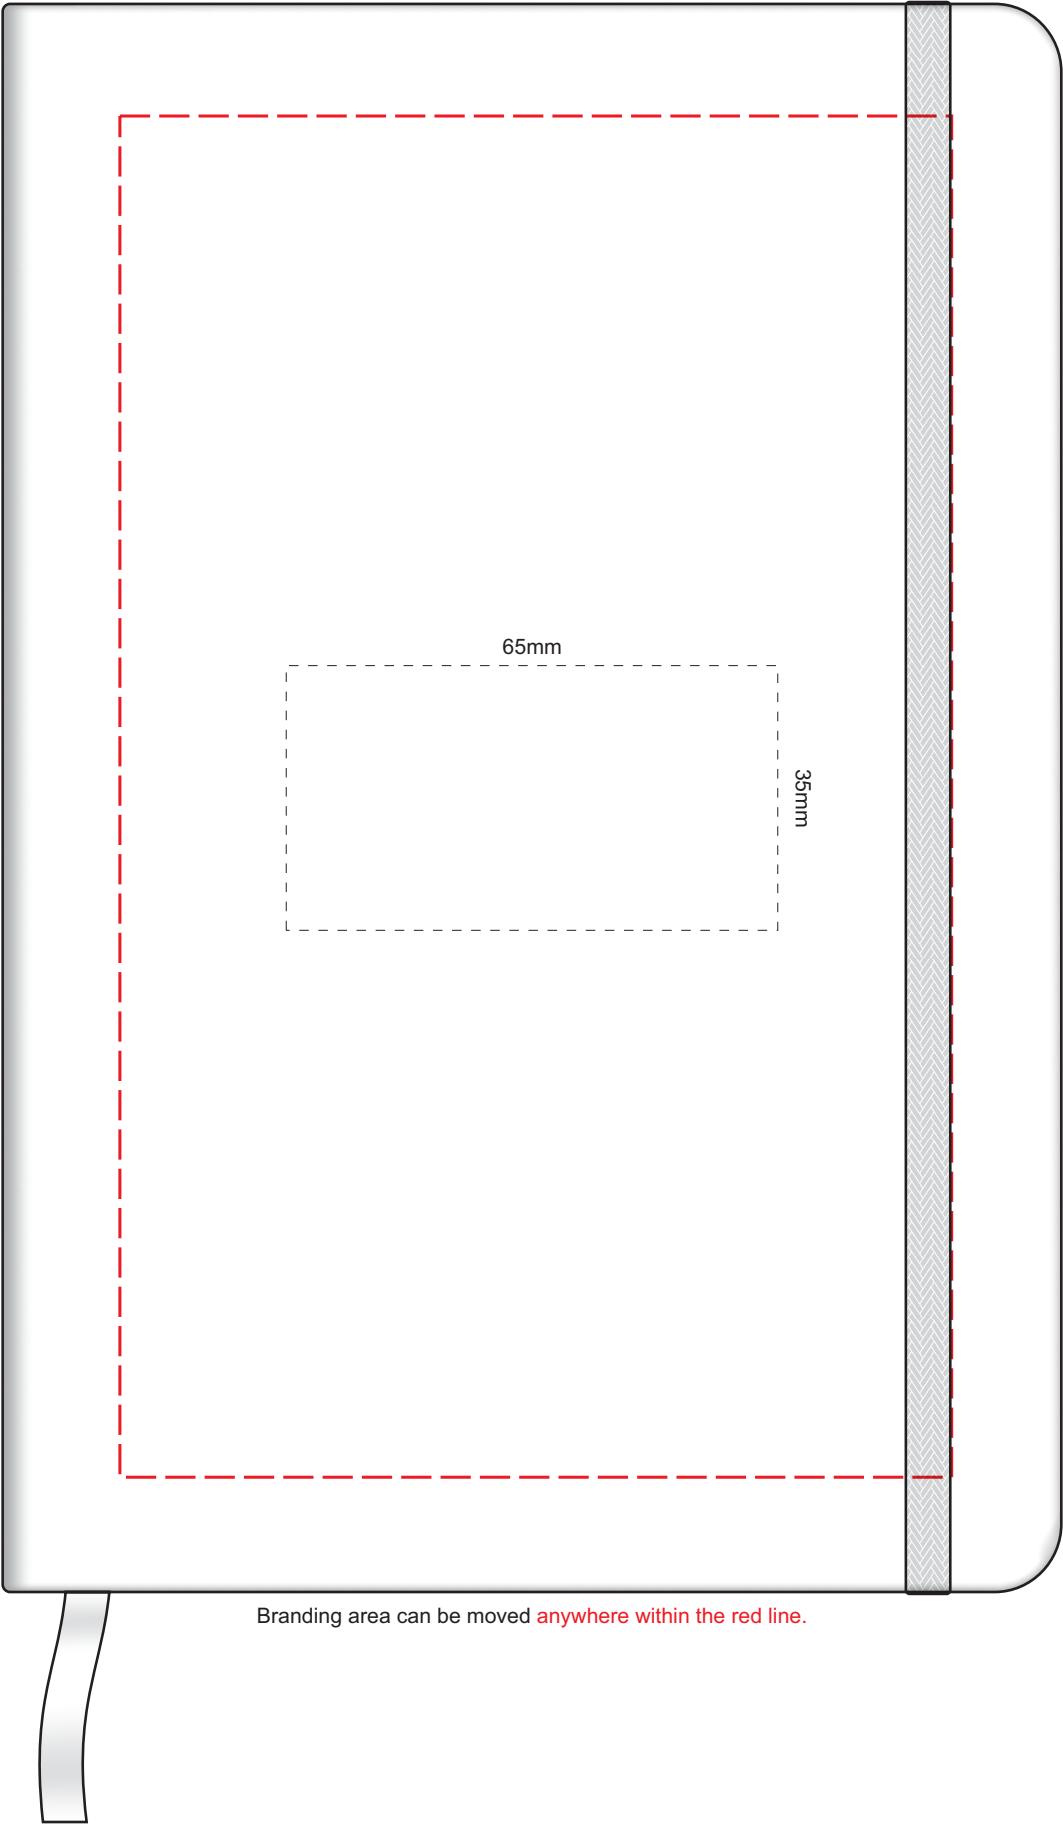

100% of Actual Size
Pad Print

Branding area can be moved **anywhere within the red line.**

100% of Actual Size
Pad Print BACK

Branding area can be moved **anywhere within the red line.**

100% of Actual Size
Pad Print

Branding area can be moved **anywhere within the red line.**

100% of Actual Size
Pad Print BACK

Branding area can be moved **anywhere within the red line.**

100% of Actual Size
Screen Print (one colour)

100% of Actual Size
Screen Print (one colour) BACK

100% of Actual Size
Direct Digital