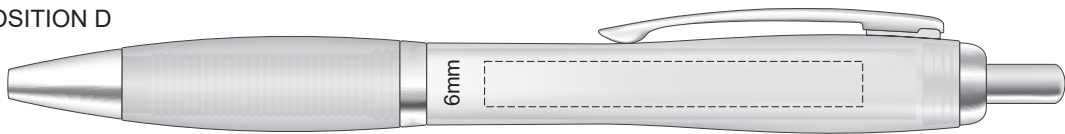

100% of Actual Size
Pad Print

POSITION D

32mm

POSITION E

32mm

8mm

POSITION D

50mm

POSITION E

50mm

6mm

100% of Actual Size
Direct Digital

POSITION D

30mm

POSITION E

30mm

7mm

POSITION D

50mm

POSITION E

50mm

5mm