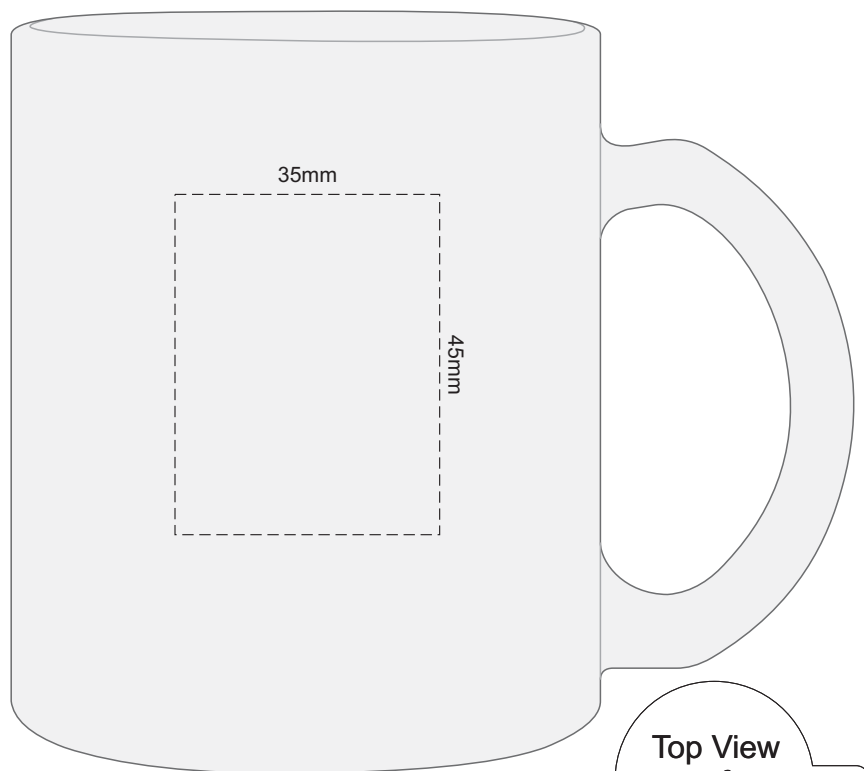

100% of Actual Size  
Pad Print  
Imitation Etch

100% of Actual Size  
Pad Print  
Imitation Etch

100% of Actual Size  
Laser Engraving

Laser Engraves to a Natural Finish