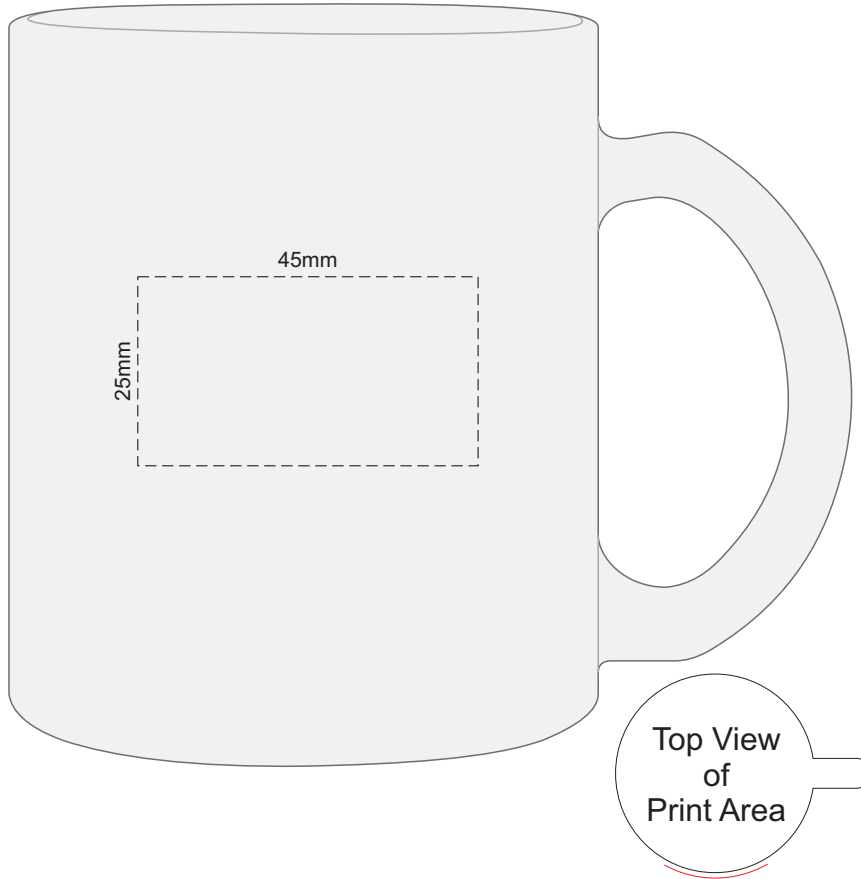

100% of Actual Size  
Pad Print  
Imitation Etch

100% of Actual Size  
Pad Print  
Imitation Etch

100% of Actual Size  
Laser Engraving

Laser Engraves to a Natural Finish